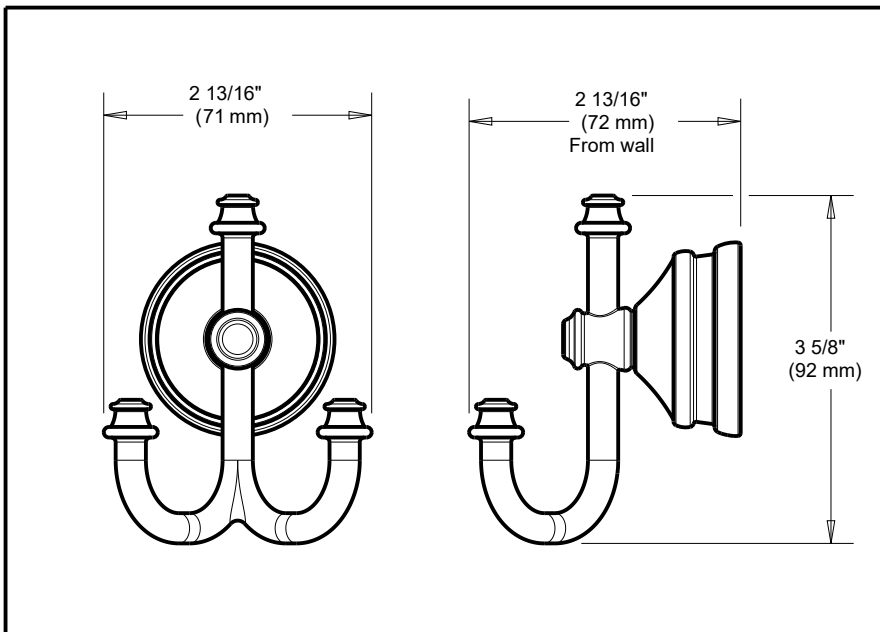

DELTA[®] ACCESSORIES

- Mylan Bath Collection
- Towel Hook

Submitted Model No.: _____

Specific Features: _____

STANDARD SPECIFICATIONS:

- Mounting hardware and mounting template included with product.

Delta reserves the right (1) to make changes in specifications and materials, and (2) to change or discontinue models, both without notice or obligation. Dimensions are for reference only. See current full-line price book or www.deltafaucet.com for finish options and product availability.