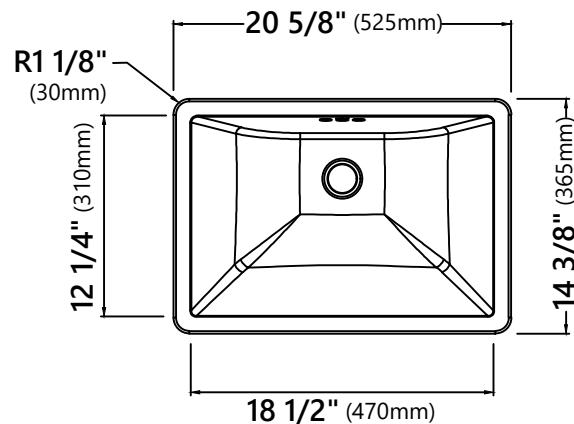

KCU-241

Undermount Ceramic Bathroom Sink

Sink Dimensions

Overall Dimensions: 20 5/8" x 14 3/8" x 8 1/8"

Bowl Dimensions: 18 1/2" x 12 1/4"

Sink Depth: 6 1/8"

Features

- Vitreous China
- Rectangular Vessel Sink
- 1 3/4" Drain Hole Size
- With Overflow

Available Colors

- Gloss White

Accessories Included

- Mounting Hardware
- Template

Optional Accessories

- Pop-Up Drain PU-11 & PU-16

CODES/STANDARDS:

Product Certification

cUPC

ADA

NOTE: Each sink may have a 3% dimension tolerance. Please measure the sink prior to installation.

Warranty

Kraus Limited Lifetime Warranty

see website for details www.kraususa.com