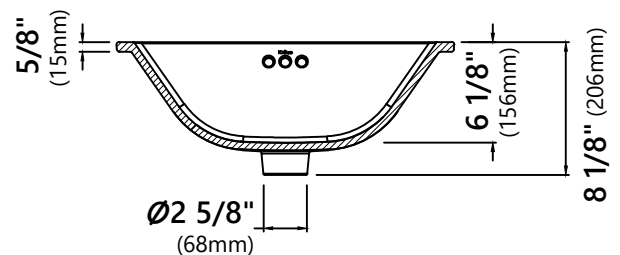

KCU-241

Undermount Ceramic Bathroom Sink

Sink Dimensions

Overall Dimensions: 20 5/8" x 14 3/8" x 8 1/8"

Bowl Dimensions: 18 1/2" x 12 1/4"

Sink Depth: 6 1/8"

Features

- Vitreous China
- Rectangular Vessel Sink
- 1 3/4" Drain Hole Size
- With Overflow

cUPC

ADA

NOTE: Each sink may have a 3% dimension tolerance. Please measure the sink prior to installation.

Warranty

Kraus Limited Lifetime Warranty

see website for details www.kraususa.com