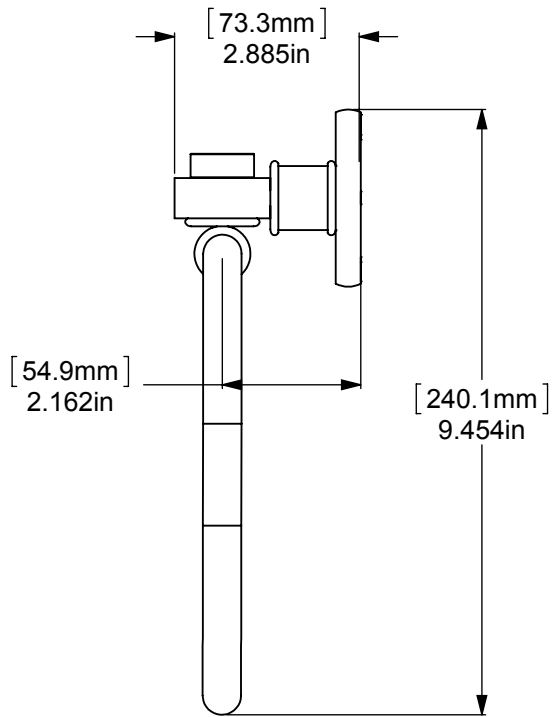

ITEM NO.	PART NUMBER	DESCRIPTION	QTY.
1	RGSMT	CONNECTOR	1
2	Card-1	END LOCK	1
3	BPRD	BASE	1
4	TU1-1	TUBE	1
5	CRRD-1	RING	3
6	HOVBR	HUB	1
7	TROV	END LOOP	1

NOTE:  
1. UNIT IS IN INCHES

UNLESS OTHERWISE STATED	
.X	±.3mm
.XX	±.15mm
.XXX	±.008mm

COPYRIGHT © Allied Brass 2017

THIRD ANGLE PROJECTION

DRAWN	6/20/2017	I.M	MATERIAL:	BRASS	FINISH	TBD
CHECKED	6/20/2017	P.D	DESCRIPTION:		QUANTITY	TBD
APPROVED	6/20/2017	R.A	<b>Continental Collection Towel Ring</b>		DRAWING No.	REV
					2016	0
				SCALE	1:3	SHEET: 01 A4