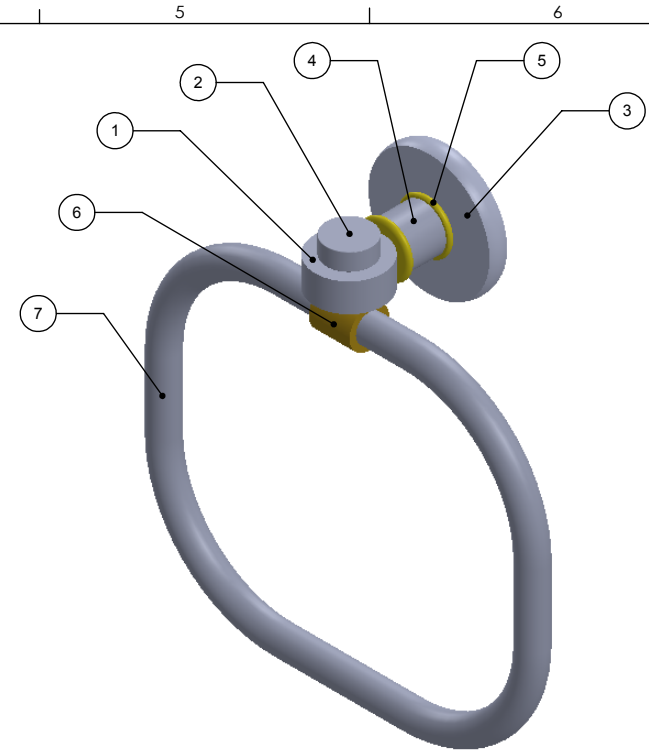

ITEM NO.	PART NUMBER	DESCRIPTION	QTY.
1	RGSMT	CONNECTOR	1
2	Card-1	END LOCK	1
3	BPRD	BASE	1
4	TU1-1	TUBE	1
5	CRRD-1	RING	3
6	HOVBR	HUB	1
7	TROV	END LOOP	1

NOTE:  
1. UNIT IS IN INCHES

UNLESS OTHERWISE STATED	
.X	±.3mm
.XX	±.15mm
.XXX	±.008mm

COPYRIGHT © Allied Brass 2017

THIRD ANGLE PROJECTION

DRAWN	6/20/2017	I.M	MATERIAL:	BRASS	FINISH	TBD
CHECKED	6/20/2017	P.D	DESCRIPTION:		QUANTITY	TBD
APPROVED	6/20/2017	R.A	<b>Continental Collection Towel Ring</b>		DRAWING No.	REV
					2016	0
				SCALE	1:3	SHEET: 01 A4