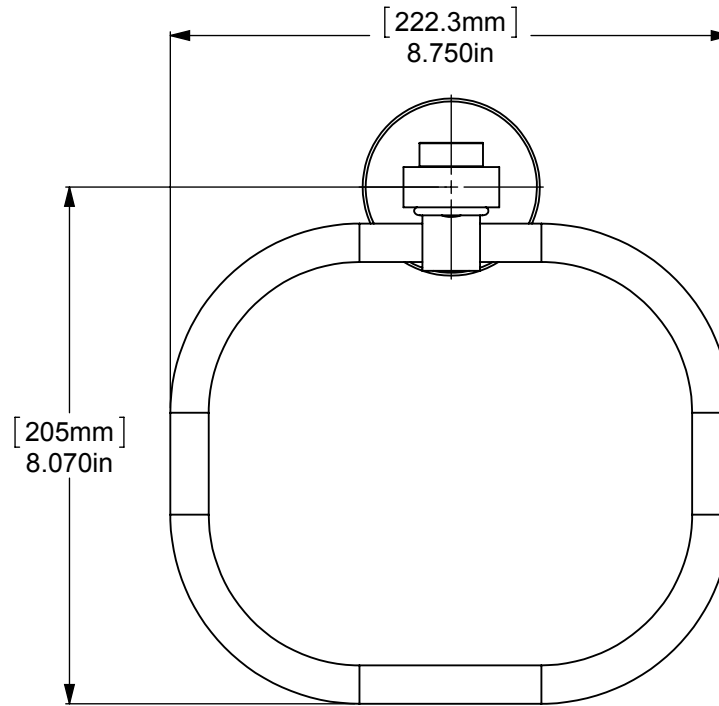

ITEM NO.	PART NUMBER	DESCRIPTION	QTY.
1	RGSMT	CONNECTOR	1
2	Card-1	END LOCK	1
3	BPRD	BASE	1
4	TU1-1	TUBE	1
5	CRRD-1	RING	3
6	HOVBR	HUB	1
7	TROV	END LOOP	1

NOTE:  
1. UNIT IS IN INCHES

UNLESS OTHERWISE STATED	
.X	±.3mm
.XX	±.15mm
.XXX	±.008mm

COPYRIGHT © Allied Brass 2017

THIRD ANGLE PROJECTION

DRAWN	6/20/2017	I.M	MATERIAL:	BRASS	FINISH	TBD
CHECKED	6/20/2017	P.D	DESCRIPTION:		QUANTITY	TBD
APPROVED	6/20/2017	R.A	<b>Continental Collection Towel Ring</b>		DRAWING No.	REV
					2016	0
				SCALE	1:3	SHEET: 01 A4