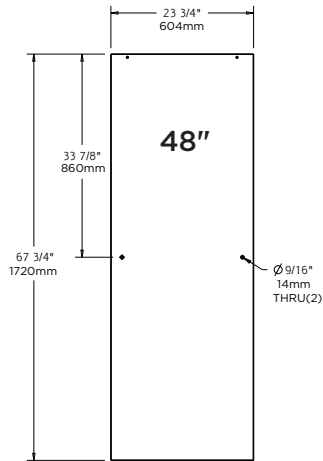

TECHNICAL DATA

Shower Door

SLIDING SHOWER 48" & 60" GLASS PANELS

MATERIALS:

1/4" (6mm) Tempered Glass Panel.

INSTALLATION:

Detailed Instructions and Hardware Included for Easy Installation.

UNIQUE FEATURE:

Spot Guard Easy Clean Coating.

Traditional:

48": Fits Doors with an Opening min/max of 43 3/8" - 47 3/8" (110cm-120cm), with a Height of 70" (178cm).

60": Fits doors with an opening min/max of 50 1/8" - 59 3/8" (127cm-151cm), with a Height of 70" (178cm).

Contemporary:

48": Fits Doors with an Opening min/max of 43 3/8" - 47 3/8" (110cm-120cm), with a Height of 71" (180cm).

60": Fits Doors with an Opening min/max of 50 1/8" - 58 1/2" (127cm-149cm), with a Height of 71" (180cm).

WARRANTY:

5 Year Limited Warranty.

see what Delta can do™