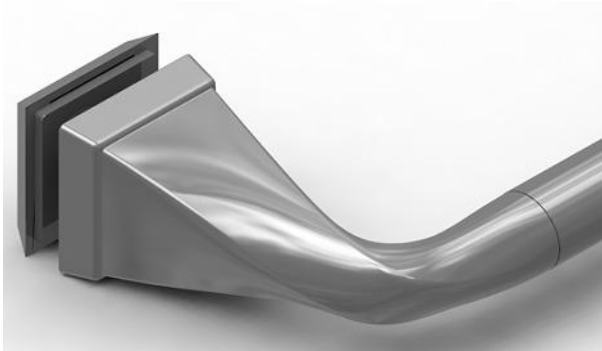

# EVERLY™ HANDLE

**MATERIALS:** Zinc Posts for all  
 Aluminum Bar: Brushed Nickel, Oil Rubbed Bronze and Matte Black.  
 Stainless Steel Bar: Polished Chrome.

**INSTALLATION:** Detailed Instructions and Hardware Included for Easy Installation.