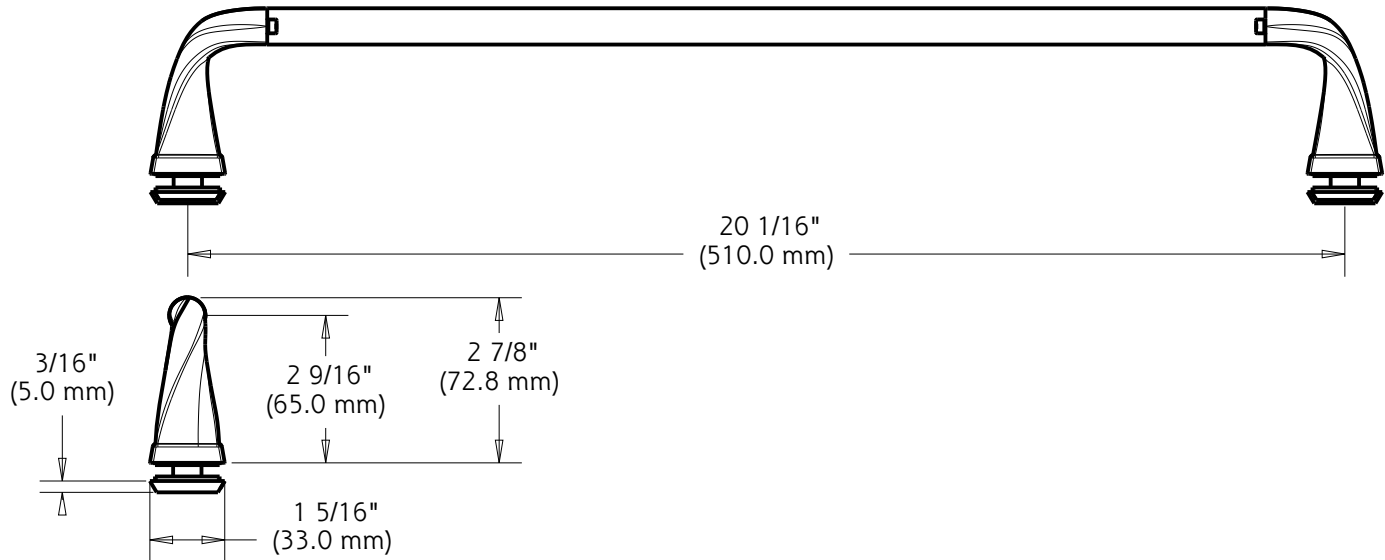

Shower Door

EVERLY™ HANDLE

MATERIALS: Zinc Posts for all
Aluminum Bar: Brushed Nickel, Oil Rubbed Bronze and Matte Black.
Stainless Steel Bar: Polished Chrome.

INSTALLATION: Detailed Instructions and Hardware Included for Easy Installation.

UNIQUE FEATURE: Coordinates with Delta® Faucets and Bath Hardware.
Compatible with All Delta® Sliding Bathtub or Shower Doors.

WARRANTY: 5 Year Limited Warranty.

see what Delta can do