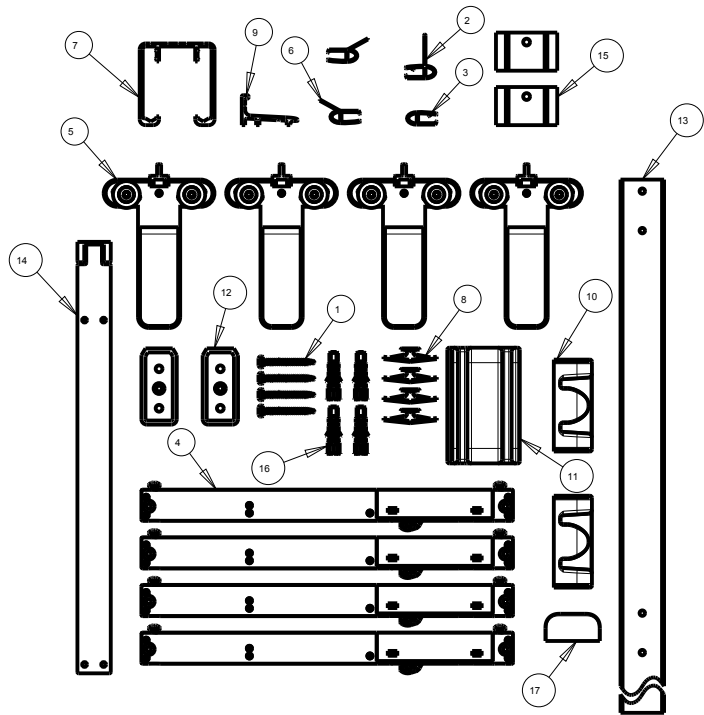

# SHOWER DOOR

# SLIDING MOD STYLE SHOWER TRACK 48-60"

ID	DESCRIPTION	QTY	MATERIAL
1	#8-18 X 1.5" LONG PHILLIPS HEAD	4	SS
2	6mm Blade Seal	1	PVC
3	6mm Bumper Seal	1	PVC
4	6mm Damper	4	ASSEMBLY
5	6mm Door Roller Assembly	4	ASSEMBLY
6	6mm Outer Angle Blade Seal	2	PVC
7	6mm Top Track	1	AL6463
8	Acrylic Wall Anchor	4	NYLON
9	Bottom Track	1	AL6463
10	Bumper	2	PVC
11	Center Divider	1	NYLON
12	Collar Bracket	2	ZINC_DIE_CAST
13	Collar Bracket Template	1	AL6063
14	Damper Drilling Template	1	NYLON
15	Retention Plate	2	NYLON
16	Tile Wall Anchors	4	PVC
17	Trim Cap	1	PVC

**UNIQUE FEATURE:** Constructed of Corrosion Resistant Anodized Aluminum.  
48" - 60" Track Assembly Kit  
Fits 48" Shower Doors with an Opening min/max of 43 3/8" - 47 3/8" (110cm-120cm),  
with a Height of 71 1/2" (182cm).  
Fits 60" Shower Doors with an Opening min/max of 50 1/8" - 58 1/2" (127cm-149cm),  
with a Height of 71 1/2" (182cm).

**NOTE:** Height of 74" (188cm) Required for installation  
Compatible with all 1/4 inch (6mm) Delta Shower Glass

**WARRANTY:** 5 Year Limited Warranty.

see what Delta can do