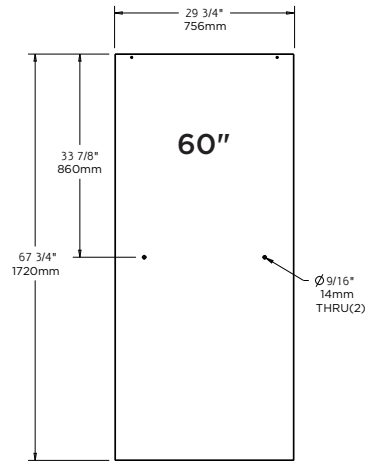

TECHNICAL DATA

Shower Door

SLIDING SHOWER 48" & 60" GLASS PANELS

MATERIALS:

1/4" (6mm) Tempered Glass Panel.

INSTALLATION:

Detailed Instructions and Hardware Included for Easy Installation.

UNIQUE FEATURE:

Spot Guard Easy Clean Coating.

Traditional:

48": Fits Doors with an Opening min/max of 43 3/8" - 47 3/8" (110cm-120cm), with a Height of 70" (178cm).

60": Fits doors with an opening min/max of 50 1/8" - 59 3/8" (127cm-151cm), with a Height of 70" (178cm).

Contemporary:

48": Fits Doors with an Opening min/max of 43 3/8" - 47 3/8" (110cm-120cm), with a Height of 71" (180cm).

60": Fits Doors with an Opening min/max of 50 1/8" - 58 1/2" (127cm-149cm), with a Height of 71" (180cm).

WARRANTY:

5 Year Limited Warranty.

see what Delta can do™