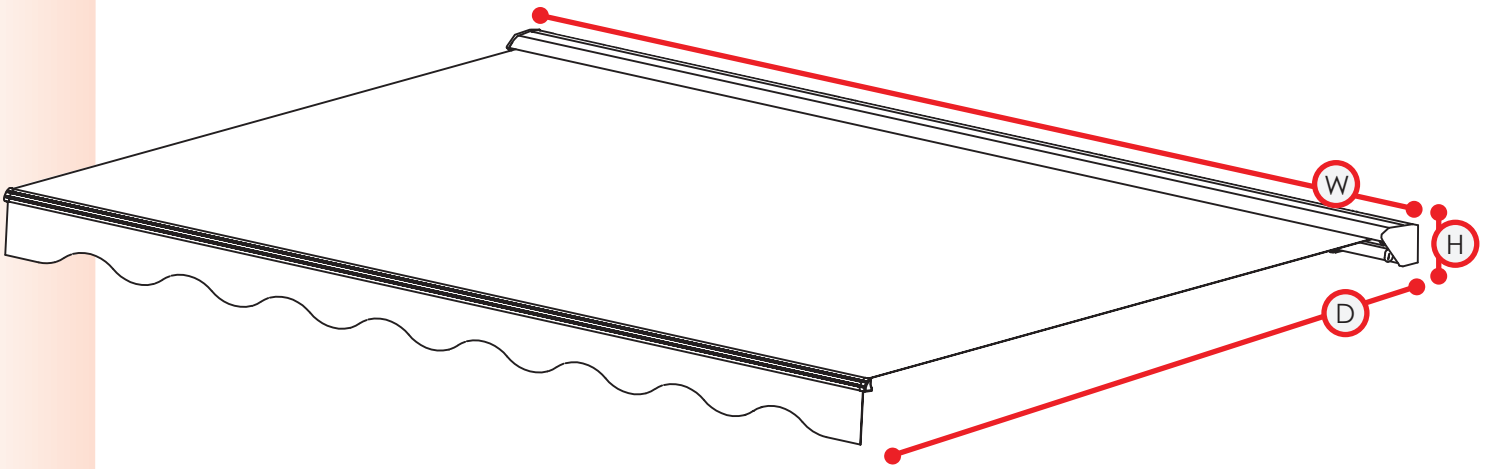

Classic Series Retractable Awning Dimensions

Operation Type	Size	DxWxH	T1	T2	F1	F2	Weight	Bracket Qty
Manual	8' x 7'	79" x 98" x 8.9"	3.3"	3.3"	6.5"	8"	58 lbs	2
	10' x 8'	98" x 118" x 8.9"	4"	4"	7"	8.5"	68 lbs	2
	12' x 10'	118" x 144" x 8.9"	5.3"	5.3"	8.5"	9.8"	83 lbs	3
	13' x 10'	118" x 157" x 8.9"	11.8"	11.8"	15.2"	16.5"	87 lbs	3
Electric	8' x 7'	79" x 98" x 8.9"	3.3"	3.3"	6.5"	8"	66 lbs	2
	10' x 8'	98" x 118" x 8.9"	4"	4"	7"	8.5"	76 lbs	2
	12' x 10'	118" x 144" x 8.9"	5.3"	5.3"	9"	9.4"	90 lbs	3
	13' x 10'	118" x 157" x 8.9"	11.8"	11.8"	14.6"	16.7"	95 lbs	3
	16' x 10'	118" x 197" x 8.9"	23.8"	23.8"	26.6"	28.7"	115 lbs	3