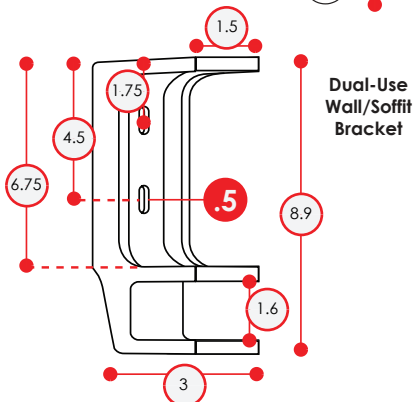

Operation Type	Size	DxWxH	T1	T2	F1	F2	Weight	Bracket Qty
Manual	8' x 7'	79" x 98" x 8.9"	3.3"	3.3"	6.5"	8"	58 lbs	2
	10' x 8'	98" x 118" x 8.9"	4"	4"	7"	8.5"	68 lbs	2
	12' x 10'	118" x 144" x 8.9"	5.3"	5.3"	8.5"	9.8"	83 lbs	3
	13' x 10'	118" x 157" x 8.9"	11.8"	11.8"	15.2"	16.5"	87 lbs	3
Electric	8' x 7'	79" x 98" x 8.9"	3.3"	3.3"	6.5"	8"	66 lbs	2
	10' x 8'	98" x 118" x 8.9"	4"	4"	7"	8.5"	76 lbs	2
	12' x 10'	118" x 144" x 8.9"	5.3"	5.3"	9"	9.4"	90 lbs	3
	13' x 10'	118" x 157" x 8.9"	11.8"	11.8"	14.6"	16.7"	95 lbs	3
	16' x 10'	118" x 197" x 8.9"	23.8"	23.8"	26.6"	28.7"	115 lbs	3

For general reference only - always consult with a professional installer. Note Deviation/Error ±5-7%

Listed measurements are provided in inches unless otherwise specified.