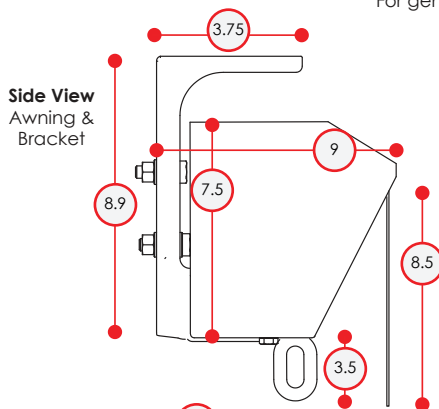

Operation Type	Size	DxWxH	T1	T2	F1	F2	Weight	Bracket Qty
Manual	8' x 7'	79" x 98" x 8.9"	3.3"	3.3"	6.5"	8"	58 lbs	2
	10' x 8'	98" x 118" x 8.9"	4"	4"	7"	8.5"	68 lbs	2
	12' x 10'	118" x 144" x 8.9"	5.3"	5.3"	8.5"	9.8"	83 lbs	3
	13' x 10'	118" x 157" x 8.9"	11.8"	11.8"	15.2"	16.5"	87 lbs	3
Electric	8' x 7'	79" x 98" x 8.9"	3.3"	3.3"	6.5"	8"	66 lbs	2
	10' x 8'	98" x 118" x 8.9"	4"	4"	7"	8.5"	76 lbs	2
	12' x 10'	118" x 144" x 8.9"	5.3"	5.3"	9"	9.4"	90 lbs	3
	13' x 10'	118" x 157" x 8.9"	11.8"	11.8"	14.6"	16.7"	95 lbs	3
	16' x 10'	118" x 197" x 8.9"	23.8"	23.8"	26.6"	28.7"	115 lbs	3

For general reference only - always consult with a professional installer. Note Deviation/Error ±5-7%

Listed measurements are provided in inches unless otherwise specified.