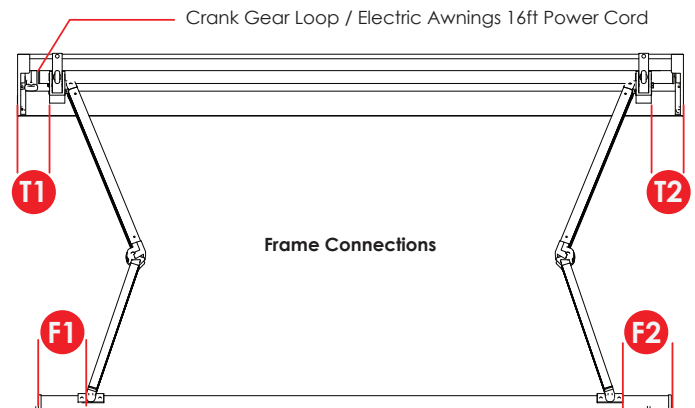

Operation Type	Size	DxWxH	T1	T2	F1	F2	Weight	Bracket Qty
Manual	8' x 7'	79" x 98" x 8.9"	3.3"	3.3"	6.5"	8"	58 lbs	2
	10' x 8'	98" x 118" x 8.9"	4"	4"	7"	8.5"	68 lbs	2
	12' x 10'	118" x 144" x 8.9"	5.3"	5.3"	8.5"	9.8"	83 lbs	3
	13' x 10'	118" x 157" x 8.9"	11.8"	11.8"	15.2"	16.5"	87 lbs	3
Electric	8' x 7'	79" x 98" x 8.9"	3.3"	3.3"	6.5"	8"	66 lbs	2
	10' x 8'	98" x 118" x 8.9"	4"	4"	7"	8.5"	76 lbs	2
	12' x 10'	118" x 144" x 8.9"	5.3"	5.3"	9"	9.4"	90 lbs	3
	13' x 10'	118" x 157" x 8.9"	11.8"	11.8"	14.6"	16.7"	95 lbs	3
	16' x 10'	118" x 197" x 8.9"	23.8"	23.8"	26.6"	28.7"	115 lbs	3

For general reference only - always consult with a professional installer. Note Deviation/Error ±5-7%

Listed measurements are provided in inches unless otherwise specified.