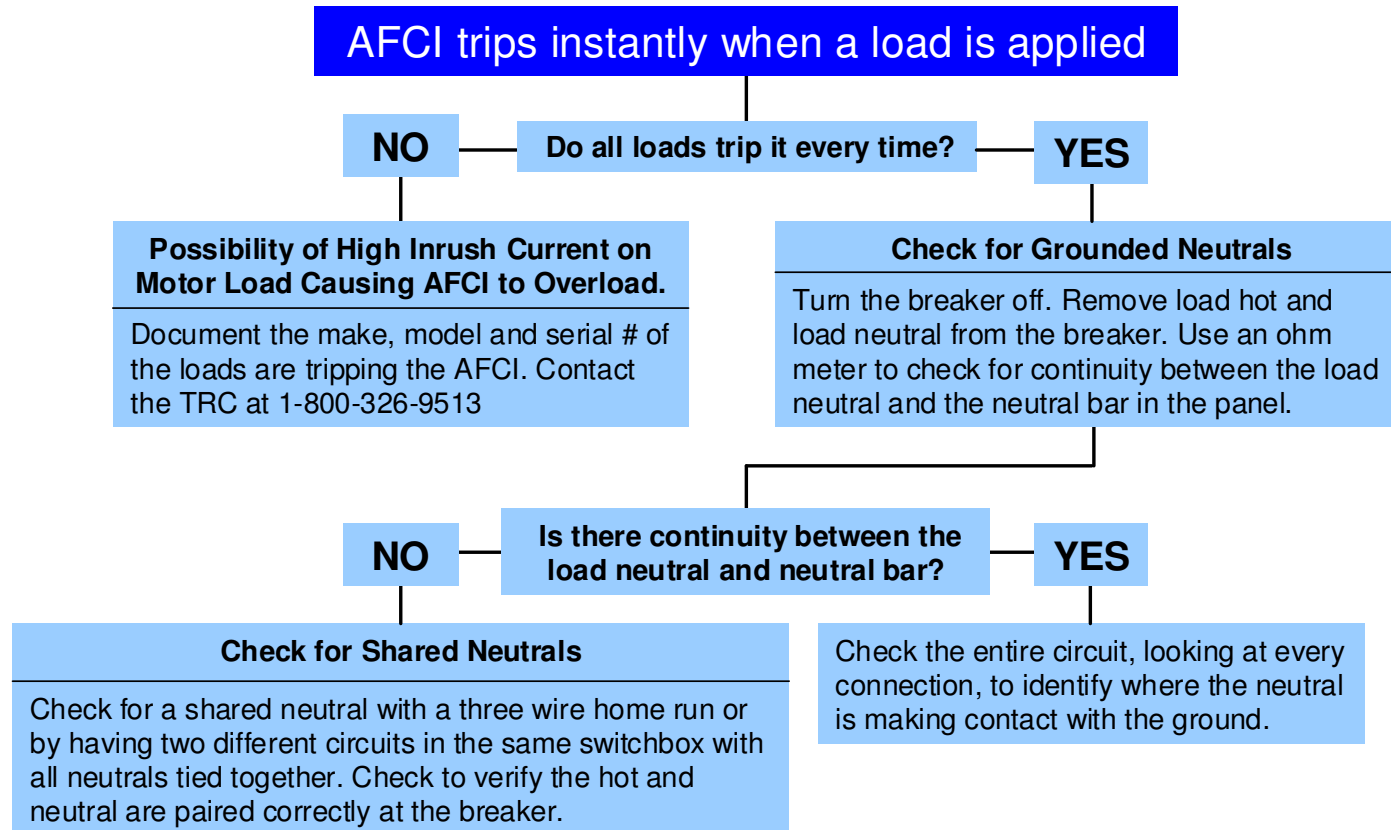

AFCI Troubleshooting Guide