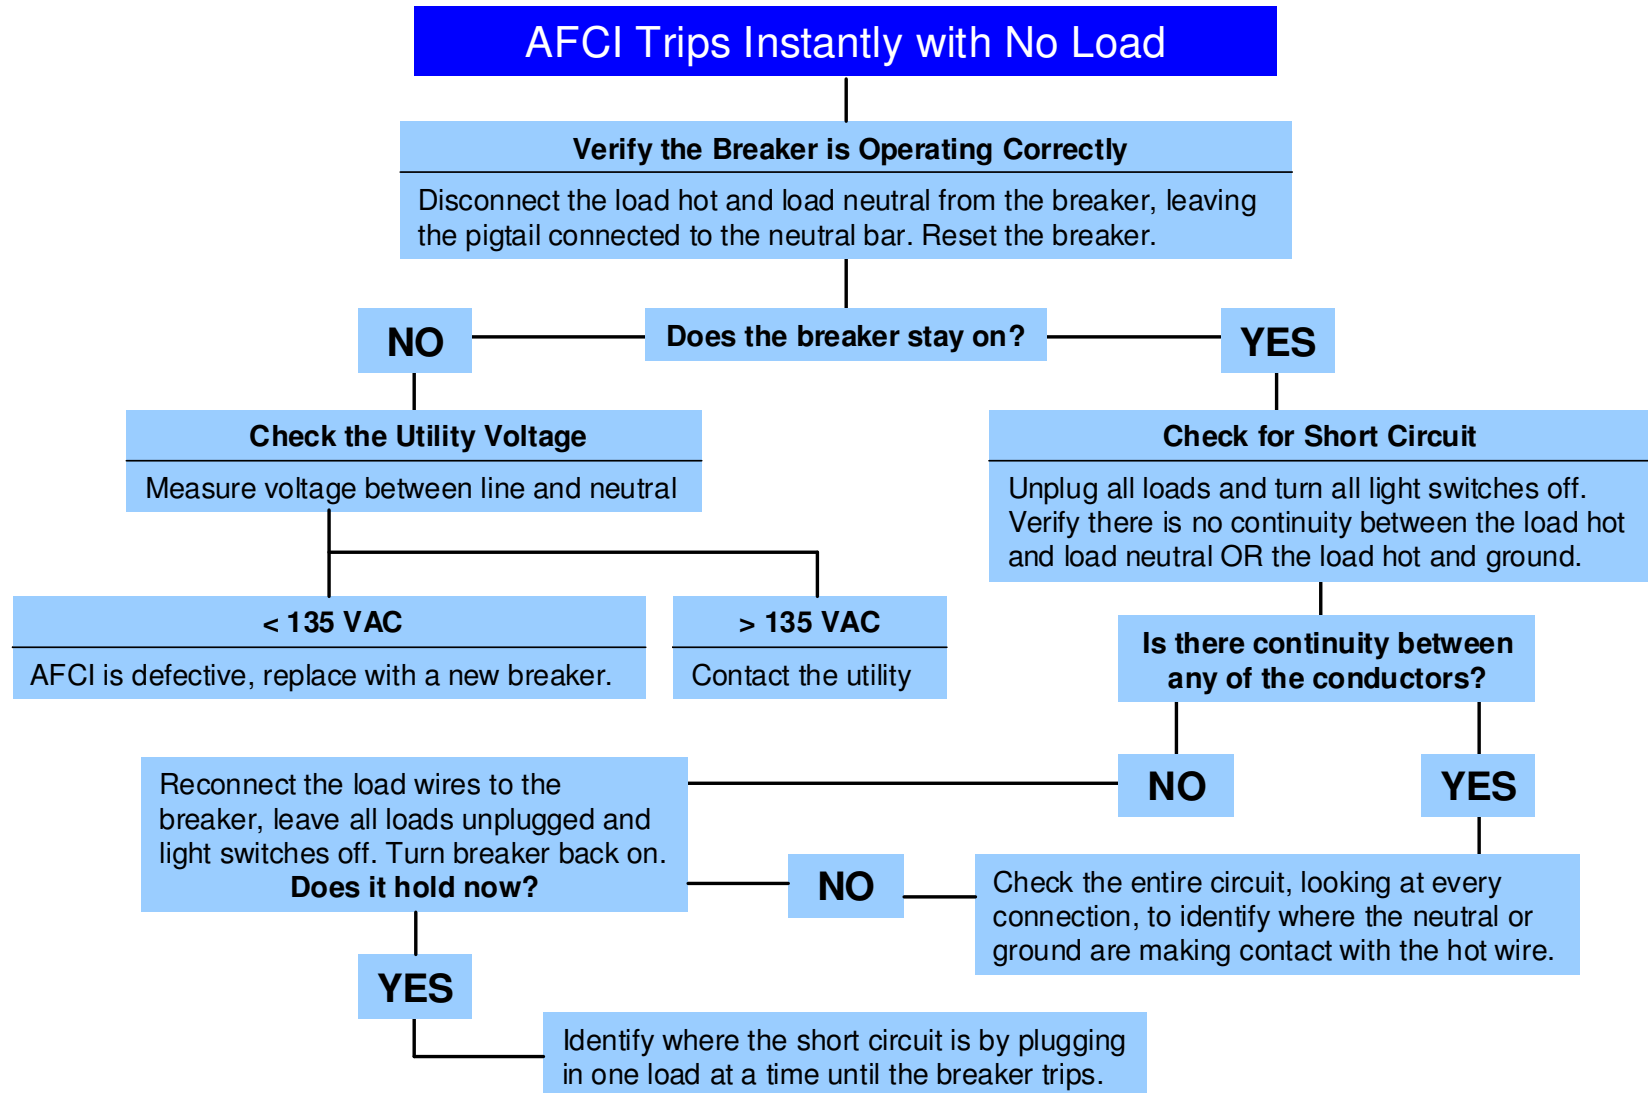

AFCI Troubleshooting Guide