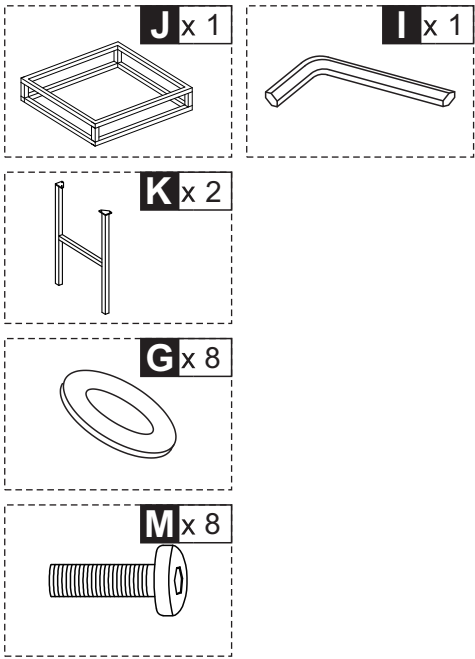

US CA C200108

864-001

ASSEMBLY INSTRUCTION

D x 2

G x 8

H x 8

I x 1

E x 1

G x 4

H x 4

I x 1

F x 1

done

x4

x4

08

done

x4

09

done

PACKING DETAILS: TOTAL 2 BOXES

BOX-1/2

| NO. | PARTS | QTY |
|-----|------------------------------------------------------------------------------------|-----|
| J |  | 4 |
| L |  | 8 |
| K |  | 8 |