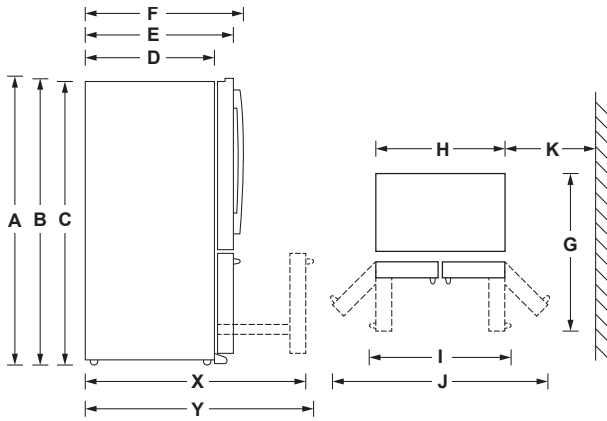

CAPACITY

Total capacity (cubic feet)	23.1 cu. ft.
Fresh food capacity	15.9 cu. ft.
Freezer capacity	7.2 cu. ft.

WEIGHTS & DIMENSIONS

Overall depth	31-1/4 in.
Overall height	69-7/8 in.
Overall width	35-3/4 in.
Case depth without door	24-3/8 in.
Depth with door open 90°	43-3/8 in.
Depth without handle	28-3/4 in.
Height to top of case	69 in.
Width with door open 90° including handle	44-3/4 in.
Approximate shipping weight	363 lb.
Net weight	333 lb.

DIMENSIONS

Height to top of door (in.) A	70-1/2
Height to top of hinge (in.) B	69-7/8
Height to top of case (in.) C	69
Case depth without door (in.) D	24-3/8
Case depth less door handle (in.) E	28-3/4
Case depth with door handle (in.) F	31-1/4
Depth with fresh food door open 90° (in.) G	43-3/8
Width (in.) H	35-3/4
Width with door open 90° with door handle (in.) I	44-3/4
Width with doors open fully (in.) J	61-5/8
Min distance between side of case and wall, in either direction, to allow doors to open fully (in.) K	13-1/8
Depth with FZ door completely open (w/o handle) (in.) X	44-1/4
Depth with FZ door completely open (w/ handle) (in.) Y	46-3/4