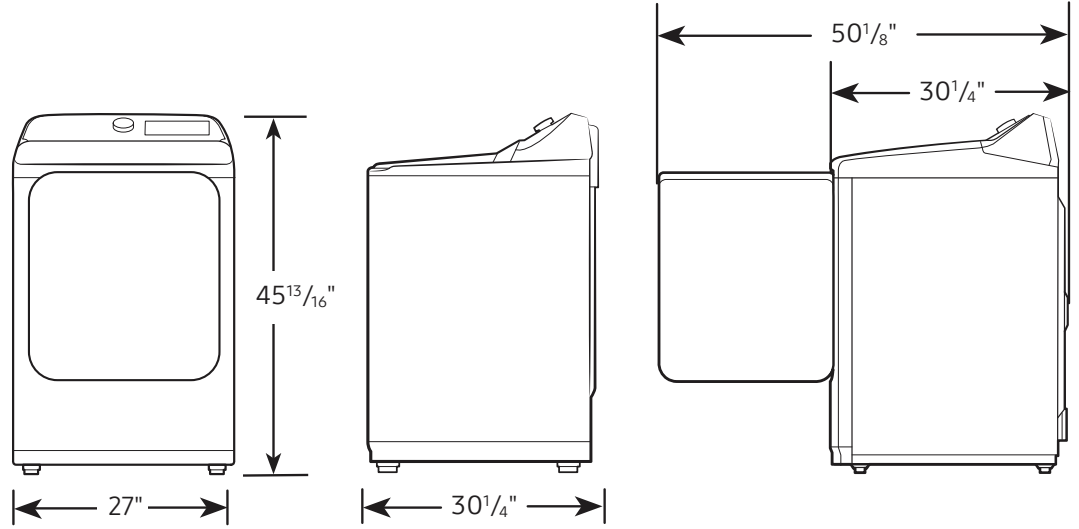

Shipping Dimensions & Weight (WxHxD)

Dimensions: 29⁹/₁₆" x 48⁵/₈" x 31³/₁₆"
Weight: 125.7 lbs

| Electric Dryer | Model # | UPC Code |
|----------------------|-------------|--------------|
| Brushed Black | DVE55A7700V | 887276557762 |
| Gas Dryer | | |
| Brushed Black | DVG55A7700V | 887276557847 |
| Matching Washer | | |
| Brushed Black | WA55A7700AV | 887276552927 |
| Optional Accessories | | |
| Vent Kit | DV-2A | 887276146416 |

Dimensions

Required dimensions for installation:

Installation Specifications – Side-by-Side

If the washer and dryer are installed together or the dryer alone, the closet front must have two unobstructed air openings for a combined minimum total area of 72-inch². Your washer alone does not require a specific air opening.