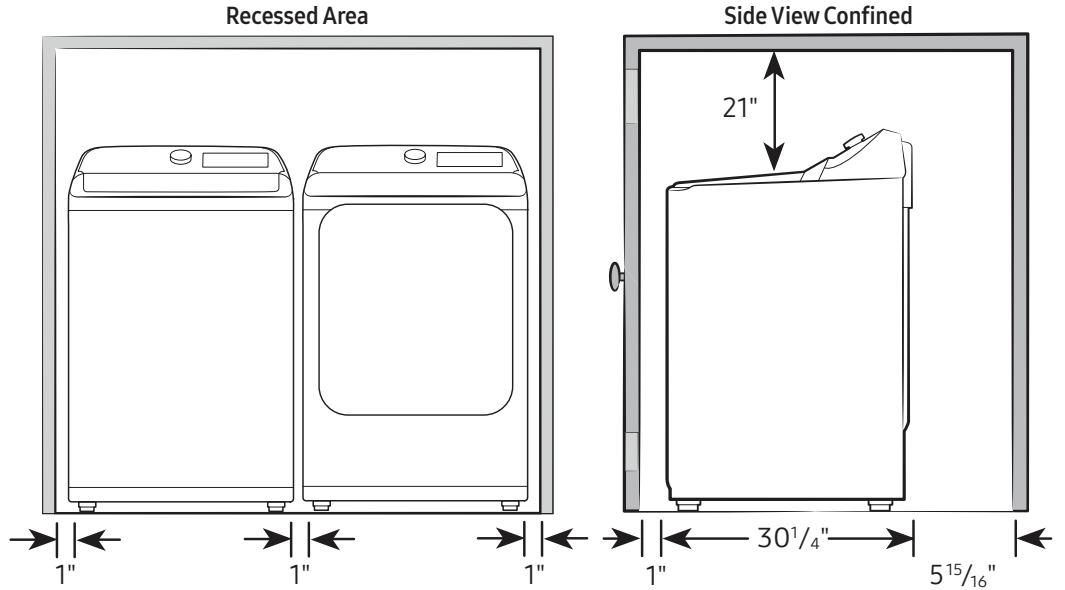

Dimensions

Required dimensions for installation:

Installation Specifications – Side-by-Side

If the washer and dryer are installed together or the dryer alone, the closet front must have two unobstructed air openings for a combined minimum total area of 72-inch². Your washer alone does not require a specific air opening.

Alcove or closet installation
Minimum clearance for closet and alcove installations:

Connection Dimensions

Back and Side View of Electric Dryer

LEGEND:

● Cold Water Connection

Actual color may vary. Design, specifications, and color availability are subject to change without notice. Non-metric weights and measurements are approximate.