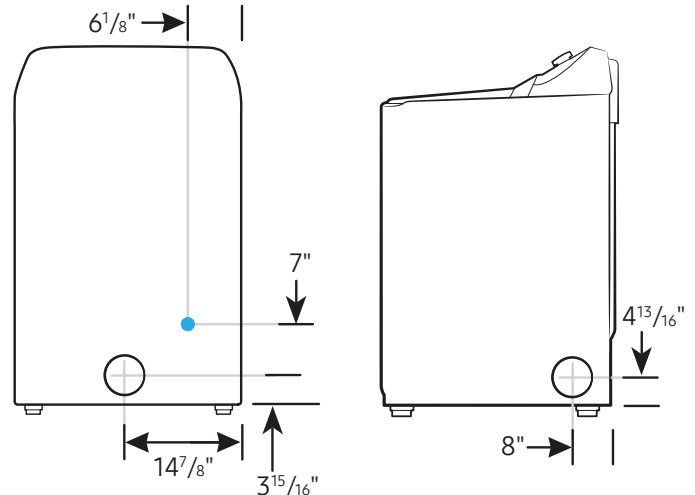

Dimensions

Required dimensions for installation:

Installation Specifications – Side-by-Side

If the washer and dryer are installed together or the dryer alone, the closet front must have two unobstructed air openings for a combined minimum total area of 72-inch². Your washer alone does not require a specific air opening.

Alcove or closet installation
Minimum clearance for closet and alcove installations:

Connection Dimensions

Back and Side View of Electric Dryer

LEGEND:

● Cold Water Connection

Actual color may vary. Design, specifications, and color availability are subject to change without notice. Non-metric weights and measurements are approximate.