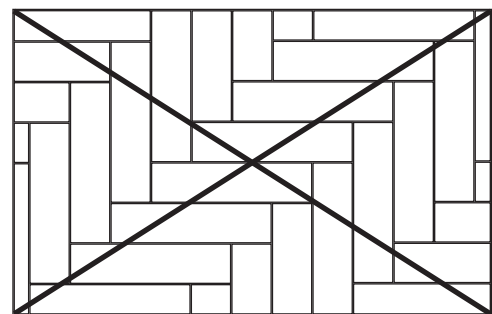

INSTALLATION IDEAS

6 in. x 24 in.
Locking Porcelain Tile

Photo features QuicTile™ River Wood in 6 in. x 24 in.

We recommend purchasing 10 percent overage for cuts and patterns.

33% Offset Staggered

1/5 Offset

50% Offset

33% Offset Brick Joint

NOT RECOMMENDED
Straight Grid

NOT RECOMMENDED
Herringbone