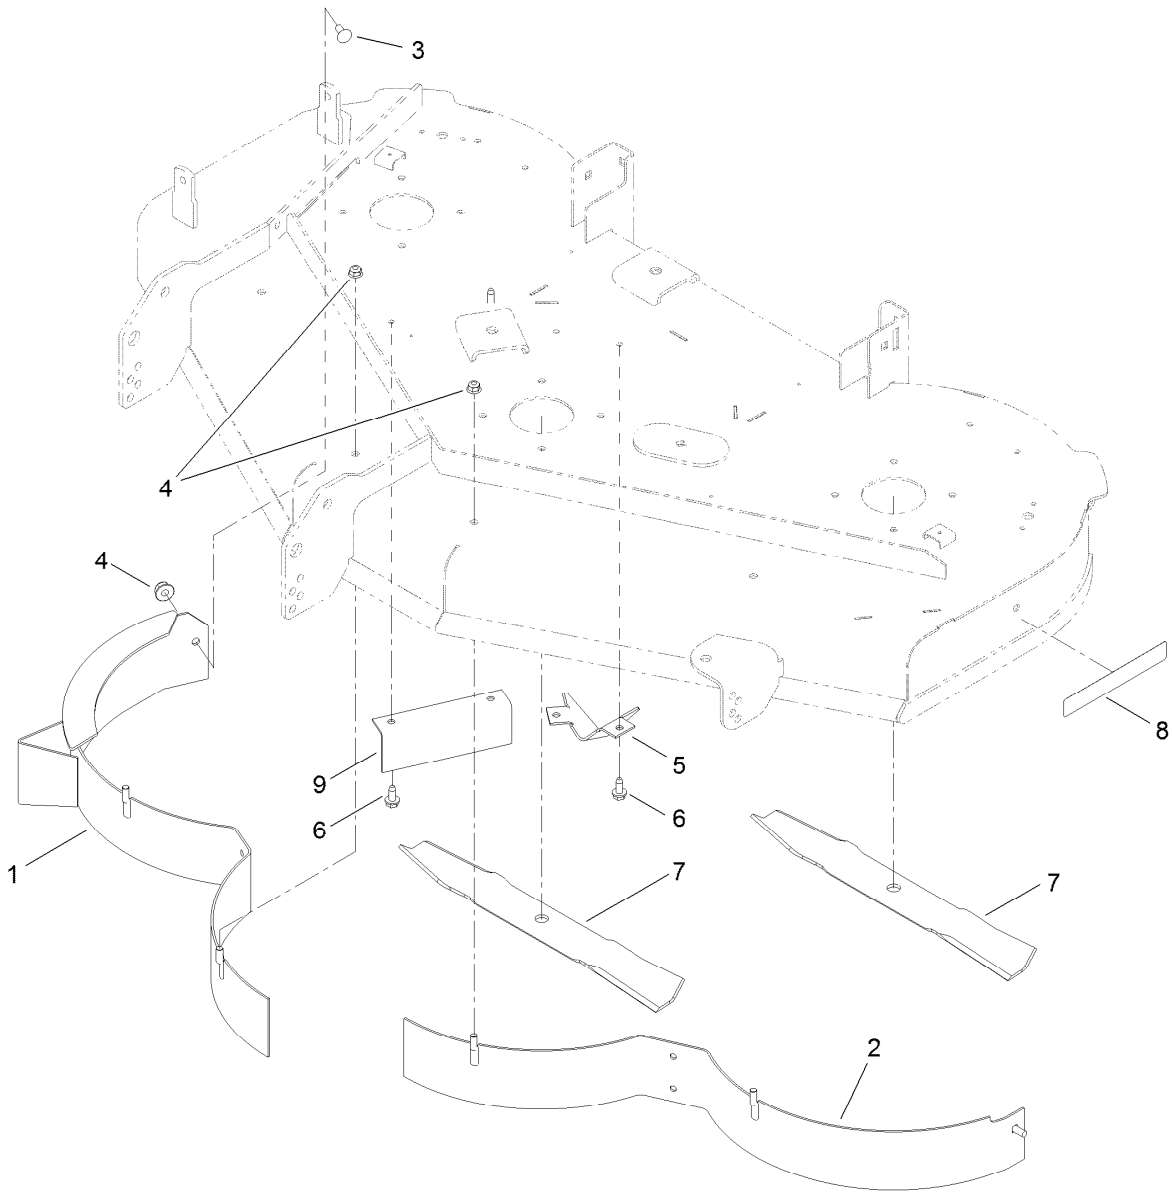

Count on it.

Parts Catalog

50in Recycler® Kit

TimeCutter® MX Series Riding Mower

Model No. 79024

50 Inch Recycler Kit Assembly

<i>Ref.</i>	<i>Part Number</i>	<i>Qty.</i>	<i>Description</i>
1	121-0719-03	1	Baffle-RH
2	121-0720-03	1	Baffle-LH
3	3230-1	1	Bolt-CARR
4	104-8300	6	Nut-Flange, NI
5	119-3389-03	3	Kicker-Flanged
6	32144-70	8	Screw-HWHTF
7	115-5062-03	3	Blade-Mulch, 17.50 Inch
8	119-2368	1	Decal-Recycler
9	121-5665-03	1	Bracket-Recycler