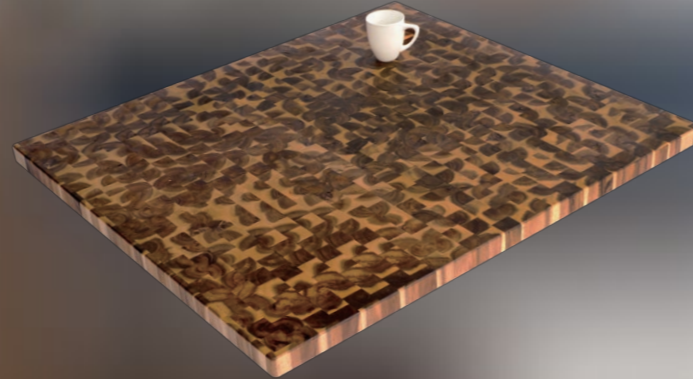

Model # CPB08003
Dimensions: 32" x 25" x 1.5"
813 x 648 x 40mm
Wood Species: Acacia
Finish: Brown
Construction: Butcher Block

Model # CPB10003
Dimensions: 40" x 36" x 1.5"
1016 x 914 x 40mm
Wood Species: Acacia
Finish: Brown
Construction: Butcher Block