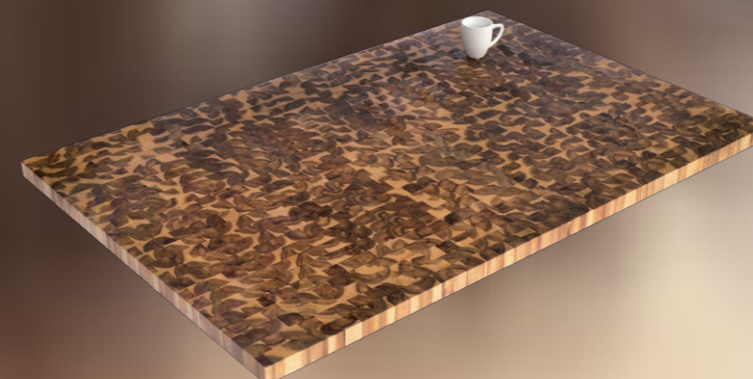

Model # CPB10015
Dimensions: 40" x 36" x 1.5"
1016 x 914 x 40mm
Wood Species: Acacia
Finish: Light Oak
Construction: Butcher Block

Model # CPB06004
Dimensions: 60" x 39" x 1.5"
1500 x 1000 x 40mm
Wood Species: Acacia
Finish: Golden Teak
Construction: Butcher Block