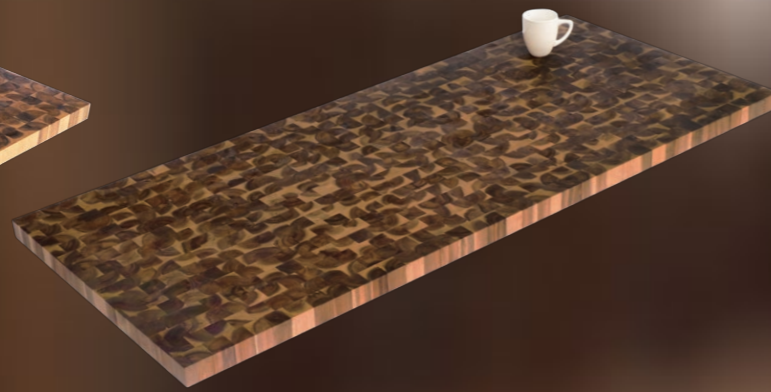

Model # CPB10003
Dimensions: 40" x 36" x 1.5"
1016 x 914 x 40mm
Wood Species: Acacia
Finish: Brown
Construction: Butcher Block

Model # CPB07003
Dimensions: 60" x 25.5" x 1.5"
1500 x 648 x 40mm
Wood Species: Acacia
Finish: Brown
Construction: Butcher Block