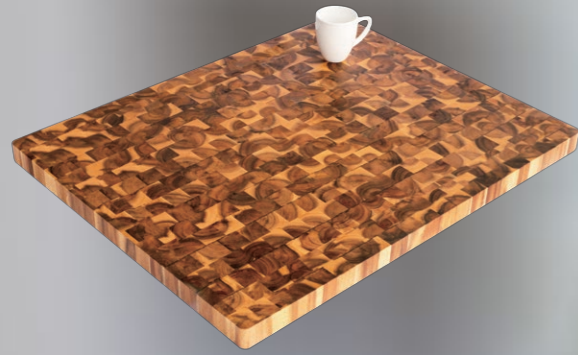

Model # CPB08004
Dimensions: 32" x 25" x 1.5"
813 x 648 x 40mm
Wood Species: Acacia
Finish: Golden Teak
Construction: Butcher Block