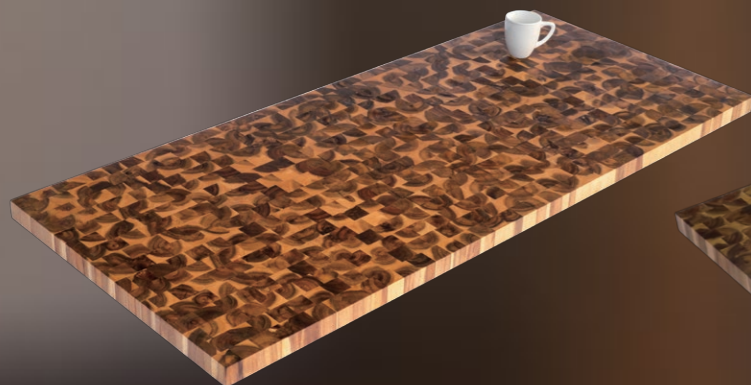

Model # CPB10004
Dimensions: 40" x 36" x 1.5"
1016 x 914 x 40mm
Wood Species: Acacia
Finish: Golden Teak
Construction: Butcher Block

Model # CPB07004
Dimensions: 60" x 25.5" x 1.5"
1500 x 648 x 40mm
Wood Species: Acacia
Finish: Golden Teak
Construction: Butcher Block