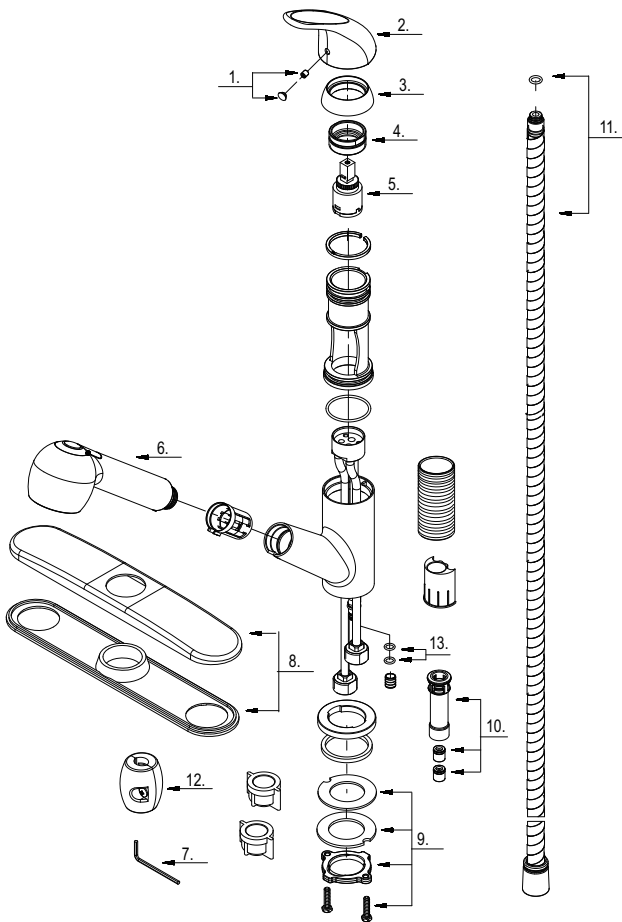

CERAMIC

KITCHEN

Features:

- Metal lever handle
- Ceramic cartridge
- Pull-out spray
- 1 or 3 hole installation
- Water saving aerator
- 8" center distance

10307
Chrome Finish
With Pull-out Spray

10308
Brushed Nickel Finish
With Pull-out Spray

1	Index Button - Hot/Cold
2	Metal Handle
3	Trim Cap
4	Locking Nut
5	Ceramic Disc Cartridge
6	Spray Head
7	Hex Wrench (H2.5 * 19 mm L * 53 mm L)
8	Cover Plate & Putty Plate
9	Mounting Hardware Assembly
10	Shank Adaptor Assembly
11	Spray Hose
12	Weight
13	O-Ring Set(1/4" ID * 3/8" OD)