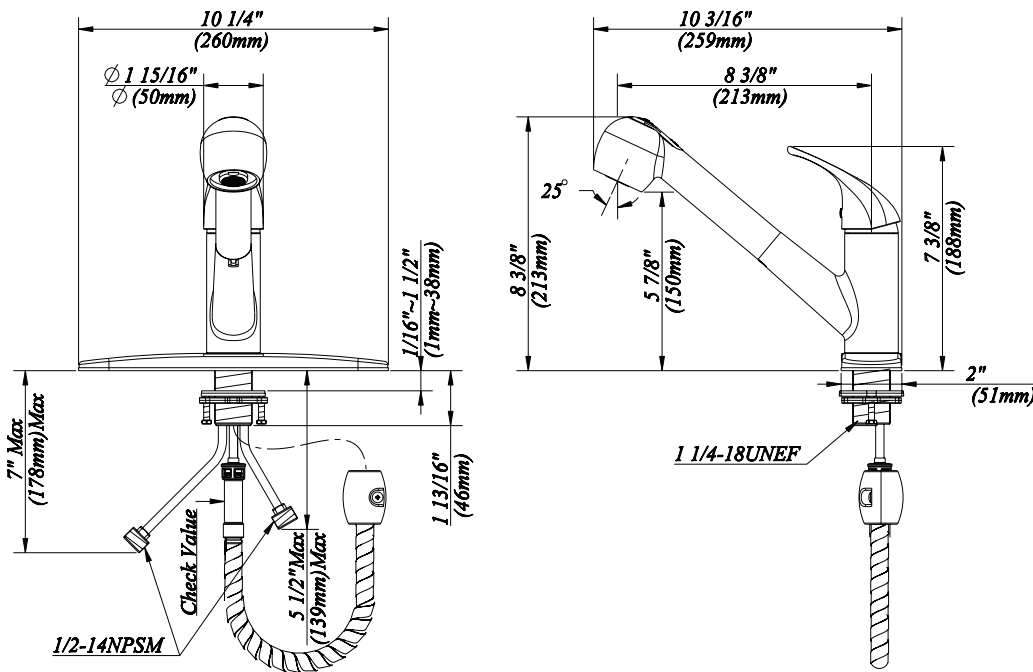

CERAMIC

KITCHEN

Features:

- Metal lever handle
- Ceramic cartridge
- Pull-out spray
- 1 or 3 hole installation
- Water saving aerator
- 8" center distance

10307
Chrome Finish
With Pull-out Spray

10308
Brushed Nickel Finish
With Pull-out Spray

1	Index Button - Hot/Cold
2	Metal Handle
3	Trim Cap
4	Locking Nut
5	Ceramic Disc Cartridge
6	Spray Head
7	Hex Wrench (H2.5 * 19 mm L * 53 mm L)
8	Cover Plate & Putty Plate
9	Mounting Hardware Assembly
10	Shank Adaptor Assembly
11	Spray Hose
12	Weight
13	O-Ring Set(1/4" ID * 3/8" OD)