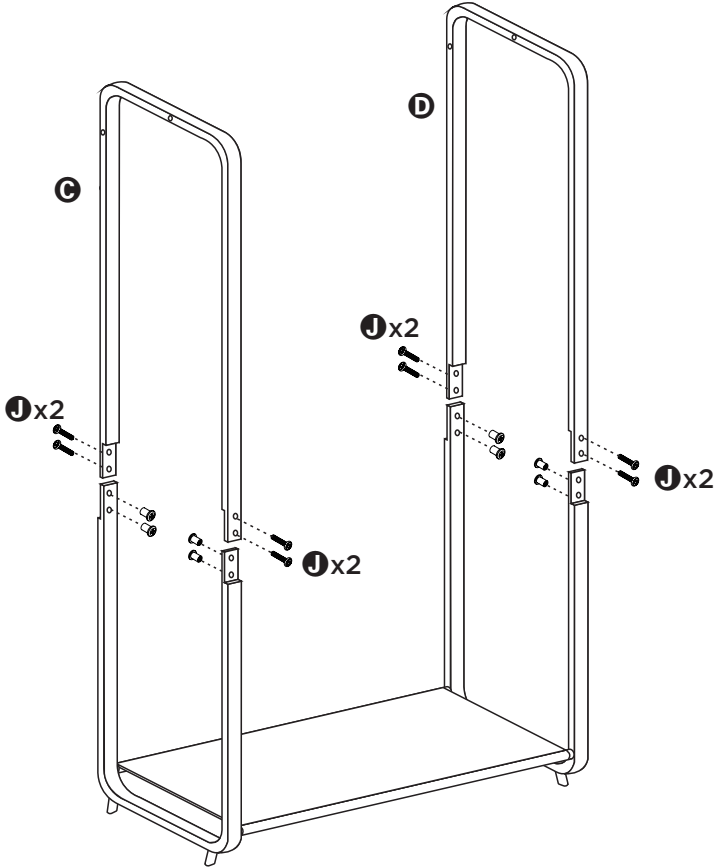

GAR-09063

elevated basics
bamboo & canvas
garment rack

12.99 in L x 36.02 in W x 65.94 in H

PARTS LIST

PART/ILLUSTRATION	(QTY)	DESCRIPTION
A 	(1)	bottom support
B 	(1)	bottom support
C 	(1)	top support
D 	(1)	top support
E 	(2)	base poles = .59 in
F 	(1)	canvas shelf
G 	(2)	top poles = .78 in
H 	(2)	side supports
I 	(2)	back supports

PARTS LIST

PART/ILLUSTRATION	(QTY)	DESCRIPTION
J 	(8)	screw and bolts
K 	(12)	long screw
L 	(4)	short screws
M 	(1)	hex wrench

ASSEMBLY

1

ASSEMBLY

2

ASSEMBLY

3