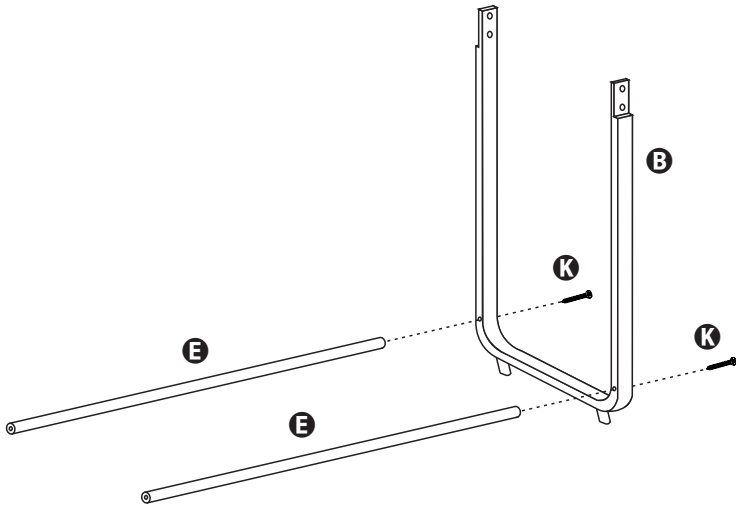

GAR-09063

elevated basics
bamboo & canvas
garment rack

12.99 in L x 36.02 in W x 65.94 in H

PARTS LIST

PART/ILLUSTRATION	(QTY)	DESCRIPTION
A 	(1)	bottom support
B 	(1)	bottom support
C 	(1)	top support
D 	(1)	top support
E 	(2)	base poles = .59 in
F 	(1)	canvas shelf
G 	(2)	top poles = .78 in
H 	(2)	side supports
I 	(2)	back supports

PARTS LIST

PART/ILLUSTRATION	(QTY)	DESCRIPTION
J 	(8)	screw and bolts
K 	(12)	long screw
L 	(4)	short screws
M 	(1)	hex wrench

ASSEMBLY

1

ASSEMBLY

2

ASSEMBLY

3