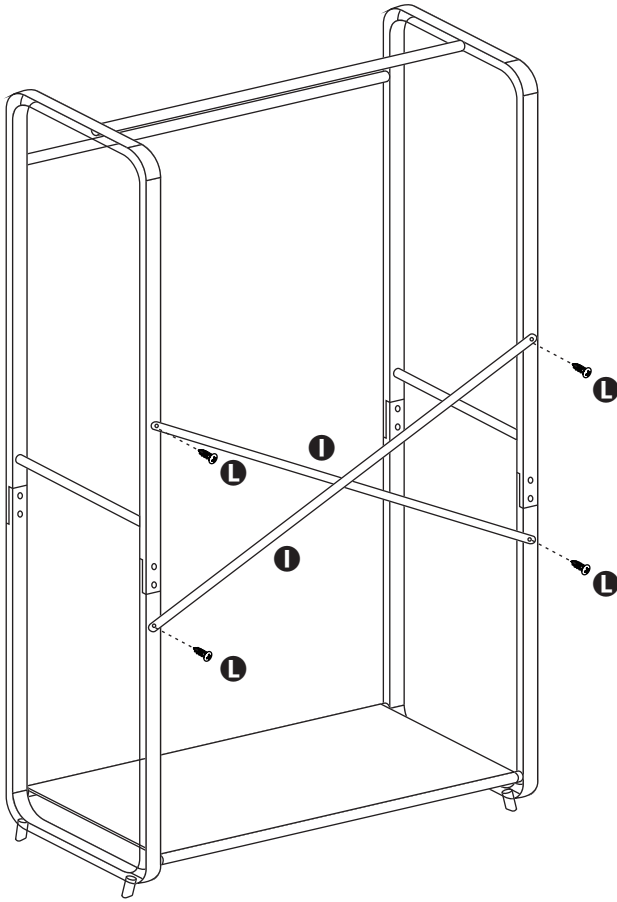

5

YOUR SOURCE FOR
ORGANIZATION,
STORAGE & STYLE

Honey-Can-Do International

5300 St. Charles Road, Berkeley, IL 60163 USA

877.242.2636 | honeycando.com | customerservice@honeycando.com

©2020 Honey-Can-Do International, LLC | All Rights Reserved

Visit [youtube.com/myhoneycando](https://www.youtube.com/myhoneycando) to watch our assembly videos.