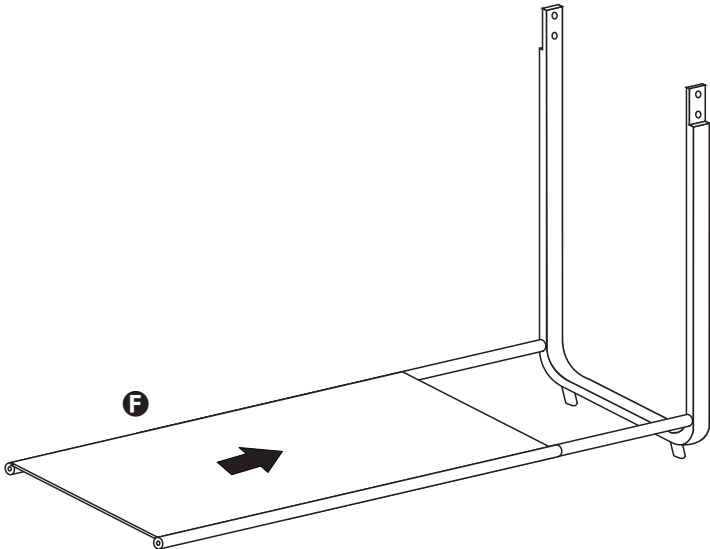

GAR-09063

elevated basics
bamboo & canvas
garment rack

12.99 in L x 36.02 in W x 65.94 in H

PARTS LIST

PART/ILLUSTRATION	(QTY)	DESCRIPTION
A 	(1)	bottom support
B 	(1)	bottom support
C 	(1)	top support
D 	(1)	top support
E 	(2)	base poles = .59 in
F 	(1)	canvas shelf
G 	(2)	top poles = .78 in
H 	(2)	side supports
I 	(2)	back supports

PARTS LIST

PART/ILLUSTRATION	(QTY)	DESCRIPTION
J 	(8)	screw and bolts
K 	(12)	long screw
L 	(4)	short screws
M 	(1)	hex wrench

ASSEMBLY

1

ASSEMBLY

2

ASSEMBLY

3