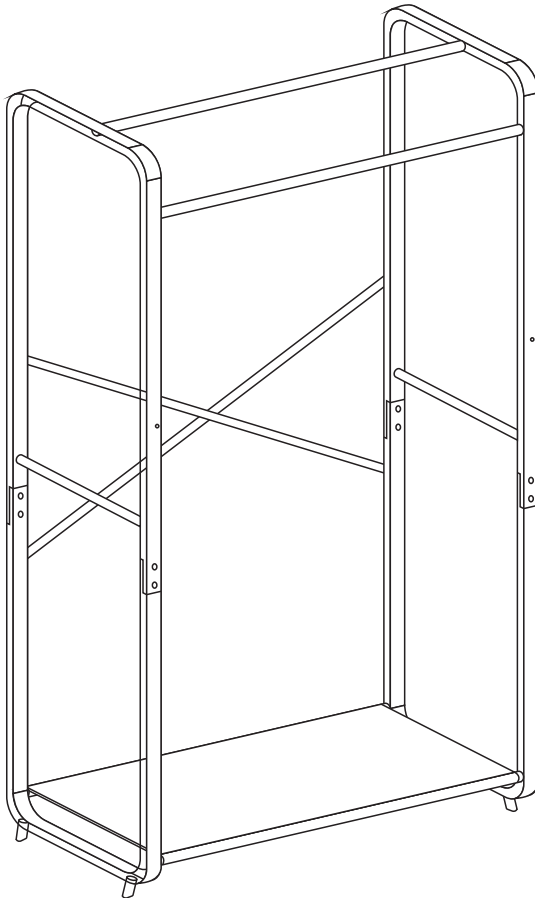

GAR-09063

elevated basics
bamboo & canvas
garment rack

12.99 in L x 36.02 in W x 65.94 in H

PARTS LIST

PART/ILLUSTRATION	(QTY)	DESCRIPTION
A 	(1)	bottom support
B 	(1)	bottom support
C 	(1)	top support
D 	(1)	top support
E 	(2)	base poles = .59 in
F 	(1)	canvas shelf
G 	(2)	top poles = .78 in
H 	(2)	side supports
I 	(2)	back supports

PARTS LIST

PART/ILLUSTRATION	(QTY)	DESCRIPTION
J 	(8)	screw and bolts
K 	(12)	long screw
L 	(4)	short screws
M 	(1)	hex wrench

ASSEMBLY

1

ASSEMBLY

2

ASSEMBLY

3