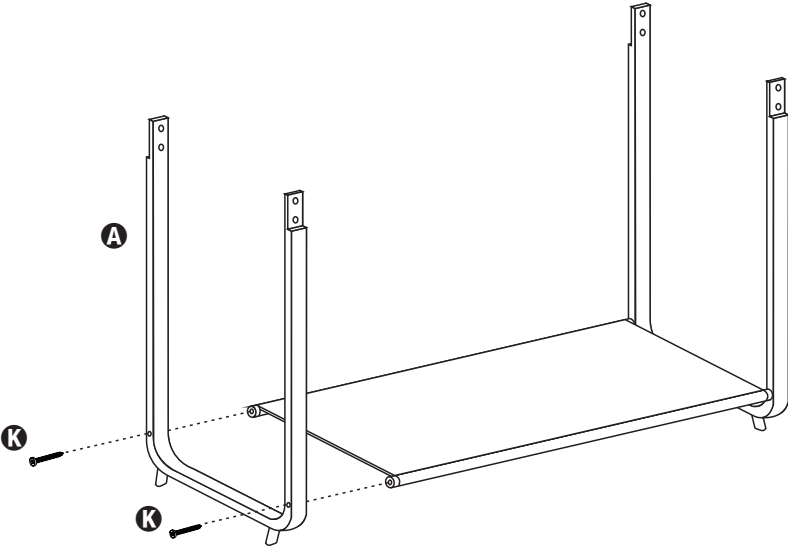

GAR-09063

elevated basics
bamboo & canvas
garment rack

12.99 in L x 36.02 in W x 65.94 in H

PARTS LIST

PART/ILLUSTRATION	(QTY)	DESCRIPTION
A 	(1)	bottom support
B 	(1)	bottom support
C 	(1)	top support
D 	(1)	top support
E 	(2)	base poles = .59 in
F 	(1)	canvas shelf
G 	(2)	top poles = .78 in
H 	(2)	side supports
I 	(2)	back supports

PARTS LIST

PART/ILLUSTRATION	(QTY)	DESCRIPTION
J 	(8)	screw and bolts
K 	(12)	long screw
L 	(4)	short screws
M 	(1)	hex wrench

ASSEMBLY

1

ASSEMBLY

2

ASSEMBLY

3