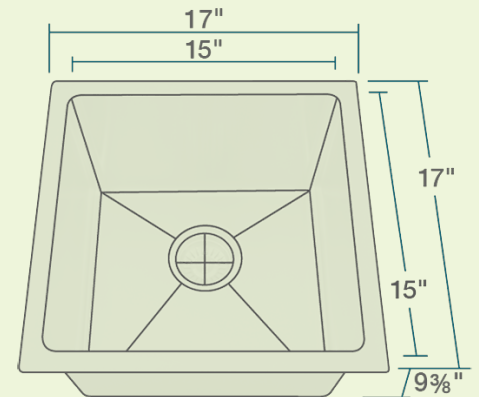

1717 Single Bowl 3/4" Sink

- 17" x 17" x 9 3/8"
- 18" Minimum Cabinet Size
- 14-, 16- or 18-Gauge Steel Available
- Certified High-Quality 304 Stainless Steel
- Brushed Satin Finish
- Offset Drain
- Thick Sound Dampener Rubber Pad
- Fully Insulated
- Cardboard Cutout Template Included
- Installation Hardware Included
- Lifetime Warranty

Accessories

*Accessories not included

Features

Undermount Installation 	18" Minimum Cabinet Size 	18, 16 or 14 Gauge Available 14G 16G 18G	Cold Rolled Stainless Steel 	Brushed Satin Finish 	Offset Drain 3 1/2"
Sound Dampening 	Fully Insulated 	Cutout Template 	Hardware Included 	Limited Lifetime Warranty 	