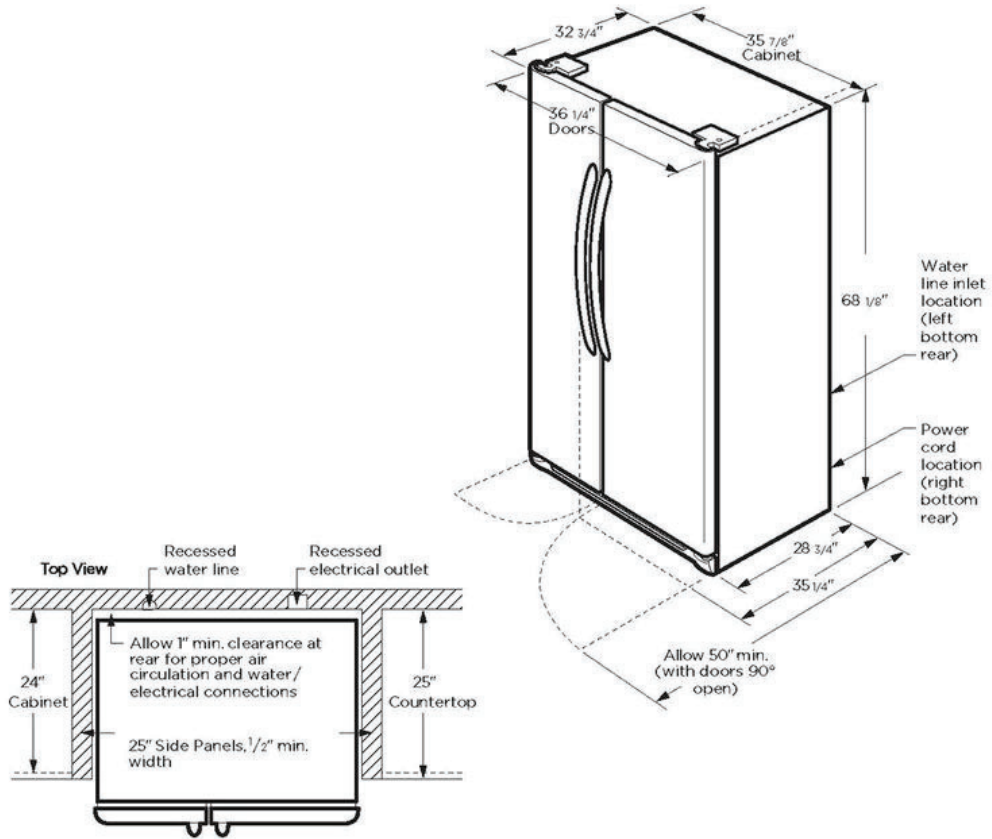

FRIGIDAIRE

FRSS2623AS
FRSS2623AW
FRSS2623AB
FRSS2623AD

Side-By-Side Refrigerator

25.6 Cu.Ft. 36" Standard Depth Side by Side Refrigerator

Available Colors : Stainless Steel, White, Black, Black Stainless Steel

Version : 07/19

Product Specifications

Certifications & Approvals

CSA Listed	No
NSF® Certified	Yes
UL Listed	Yes
cUL Listed	Yes

Refrigerator

Air Filter	Ready
Crisper Color	Clear
Dairy Bin	Yes
Door Bin Color	Clear
Humidity Controls	No
Interior Lighting	LED
Number of Adjustable 2 Liter Door Bins	2
Number of Adjustable Gallon Door Bins	2
Number of Adjustable Shelves	3
Number of Crispers	2
Shelf Material	Glass
Total Number of Door Bins	4
Total Number of Shelves	3
Water Filter	Yes

Freezer

Automatic Defrost	Yes
Baskets / Bins Color	Clear
Door Bin Color	Clear
Interior Lighting	LED
Number of Adjustable Door Bins	4
Number of Baskets / Bins	1
Number of Fixed Shelves	2
Shelf Material	Wire
Total Number of Door Bins	4
Total Number of Shelves	2

Controls

Air Filter Indicator	Yes
Control Lock	No
Control Type	Capacitive Touch
Door Ajar Alarm	Yes
High Temp Alarm	Yes
Ice Maker On/Off	Manual
Power Failure Alarm	Yes
Power On/Off	No
Sabbath Mode	No
Vacation Mode	No
Water Filter Indicator	Yes

Electrical Specifications

Amps @ 120 Volts	2.3
Minimum Circuit Required (Amps)	15
Power Cord Length (Feet)	6.5
Power Cord Location	Rear Bottom

General Specifications

Leveling Legs	Yes
Refrigerant Type	R600a

Exterior

Front Rollers	Yes
Rear Rollers	No
Water Inlet Location	Rear Bottom Right

Dispenser

Crushed Ice	Yes
Cube Ice	Yes
Dispenser	Yes
Dispenser Height (Inches)	9
Water	Yes

Dimensions and Volume

Depth With Door	32 3/4
Depth With Door 90° Open	50
Depth With Door and Handle	35 2/8
Depth of Cabinet	28 3/4
Freezer (Cu. Ft.)	9
Fresh Food Capacity (Cu. Ft.)	16.6
Height With Hinge	69 7/8
Height Without Hinge	68 1/8
Total Capacity (Cu. Ft.)	25.6
Width	36 1/4
Width of Cabinet	35 7/8
Height (Top of Door)	70

Ice Maker

Ice Maker	Yes
Ice Shape	Pyramidal

FRSS2623AS
FRSS2623AW
FRSS2623AB
FRSS2623AD

Side-By-Side Refrigerator

25.6 Cu.Ft. 36" Standard Depth Side by Side Refrigerator

Available Colors : Stainless Steel, White, Black, Black Stainless Steel

Version : 07/19

Installation Drawing