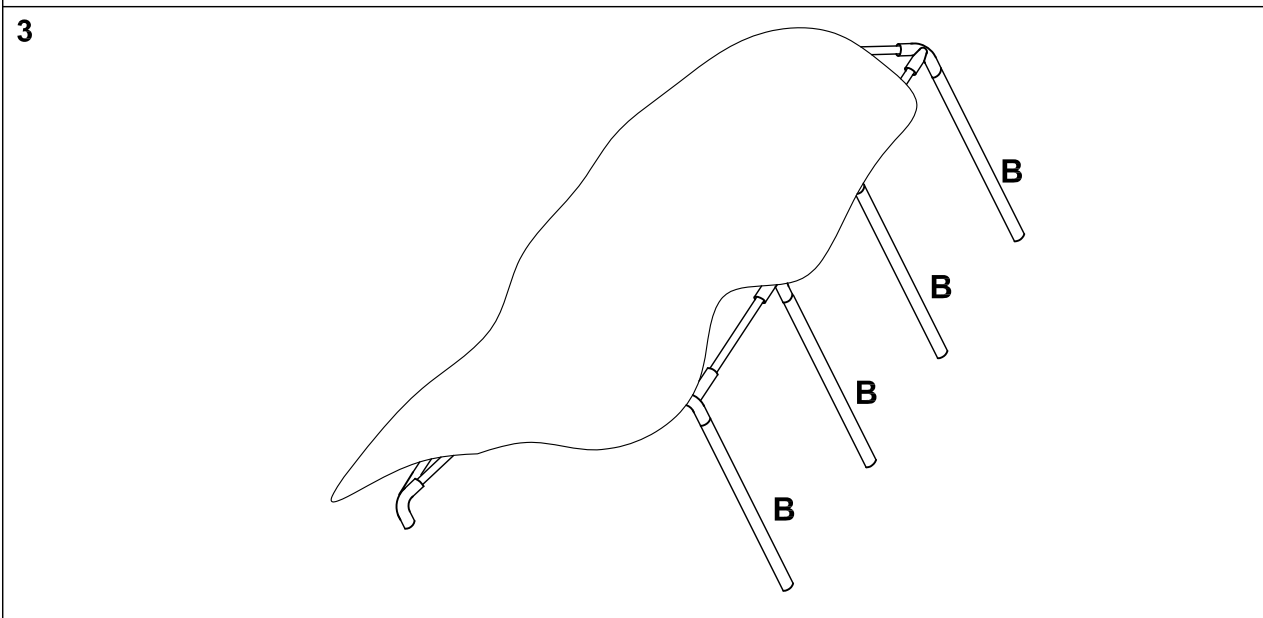

12' x 20' Car Canopy

-Parts List-

| Quantity | | Description |
|----------|---|--------------------|
| 17 | A  | Apex and eave pole |
| 8 | B  | Leg |
| 8 |  | Base plate |
| 6 |  | 3 way joint |
| 6 |  | 4 way joint |
| 8 |  | Nut and bolt |
| 4 |  | Guy lines |
| 50 |  | Bungee |
| 12 |  | Long Peg |
| 2 |  | End panel |
| 2 |  | Wall panel |
| 1 |  | Roof |