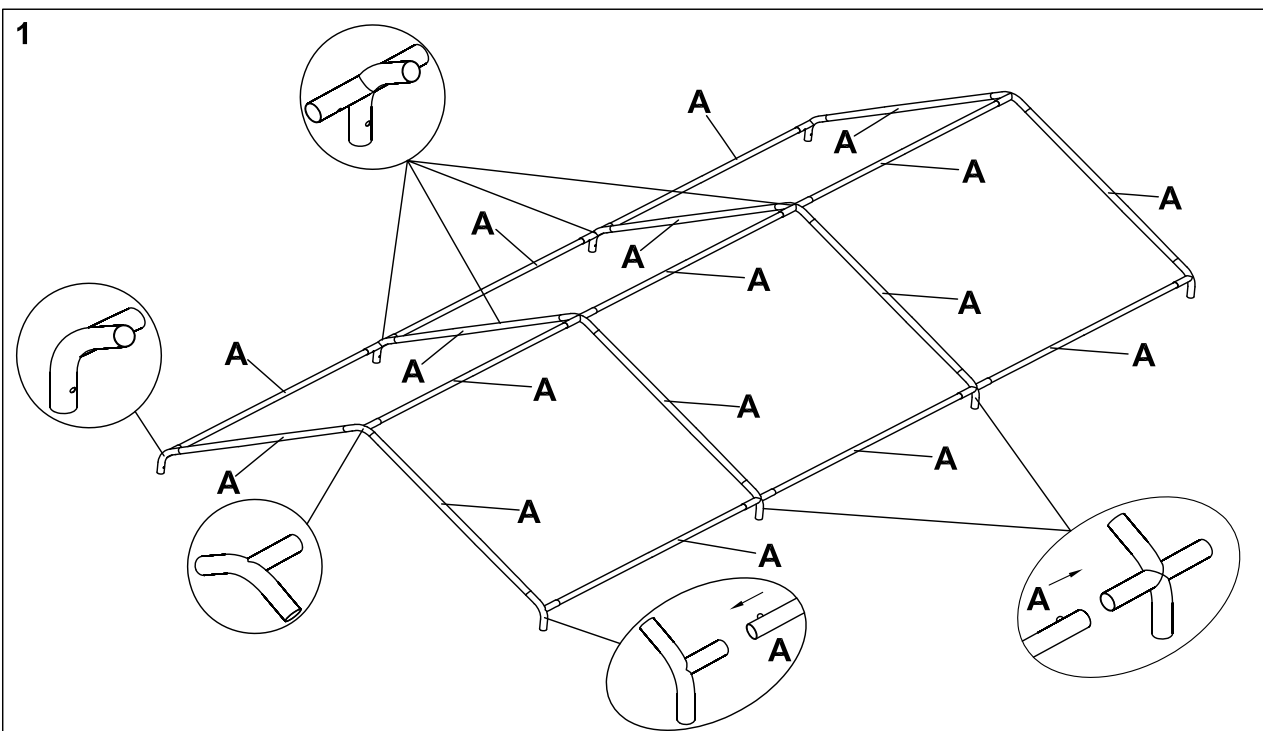

12' x 20' Car Canopy

-Parts List-

| Quantity | | Description |
|----------|---|--------------------|
| 17 | A  | Apex and eave pole |
| 8 | B  | Leg |
| 8 |  | Base plate |
| 6 |  | 3 way joint |
| 6 |  | 4 way joint |
| 8 |  | Nut and bolt |
| 4 |  | Guy lines |
| 50 |  | Bungee |
| 12 |  | Long Peg |
| 2 |  | End panel |
| 2 |  | Wall panel |
| 1 |  | Roof |