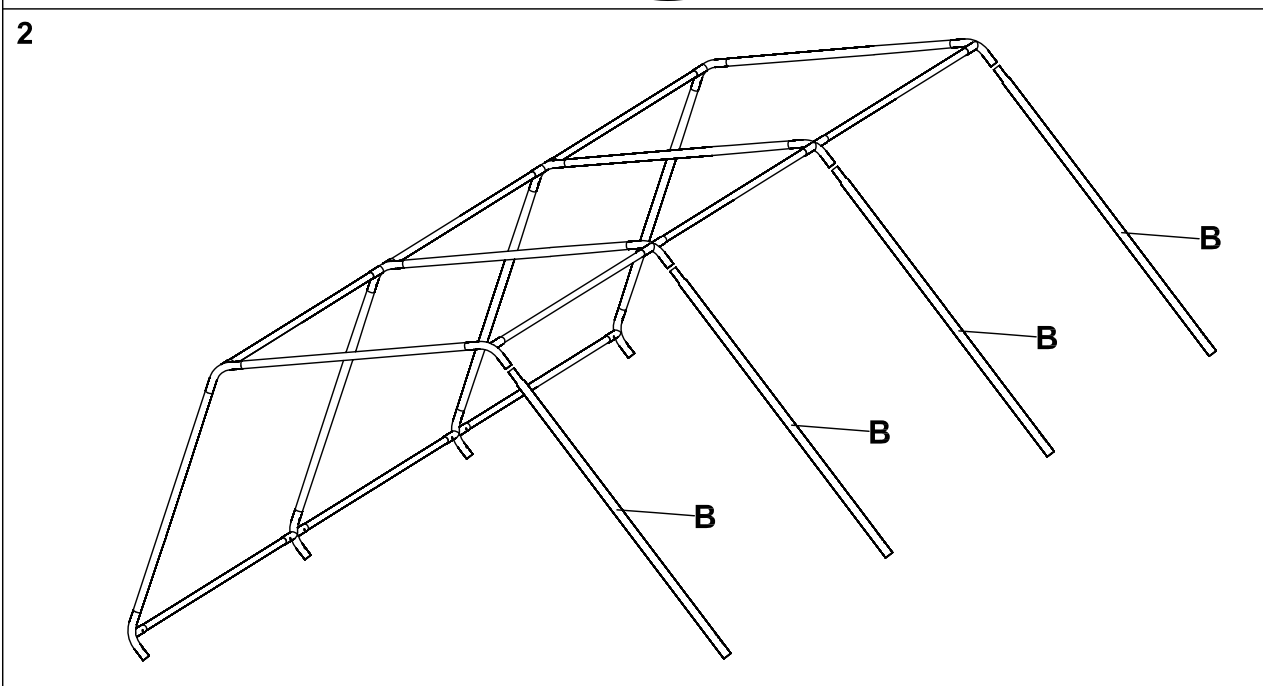

12' x 20' Car Canopy

-Parts List-

| Quantity | | Description |
|----------|---|--------------------|
| 17 | A  | Apex and eave pole |
| 8 | B  | Leg |
| 8 |  | Base plate |
| 6 |  | 3 way joint |
| 6 |  | 4 way joint |
| 8 |  | Nut and bolt |
| 4 |  | Guy lines |
| 50 |  | Bungee |
| 12 |  | Long Peg |
| 2 |  | End panel |
| 2 |  | Wall panel |
| 1 |  | Roof |