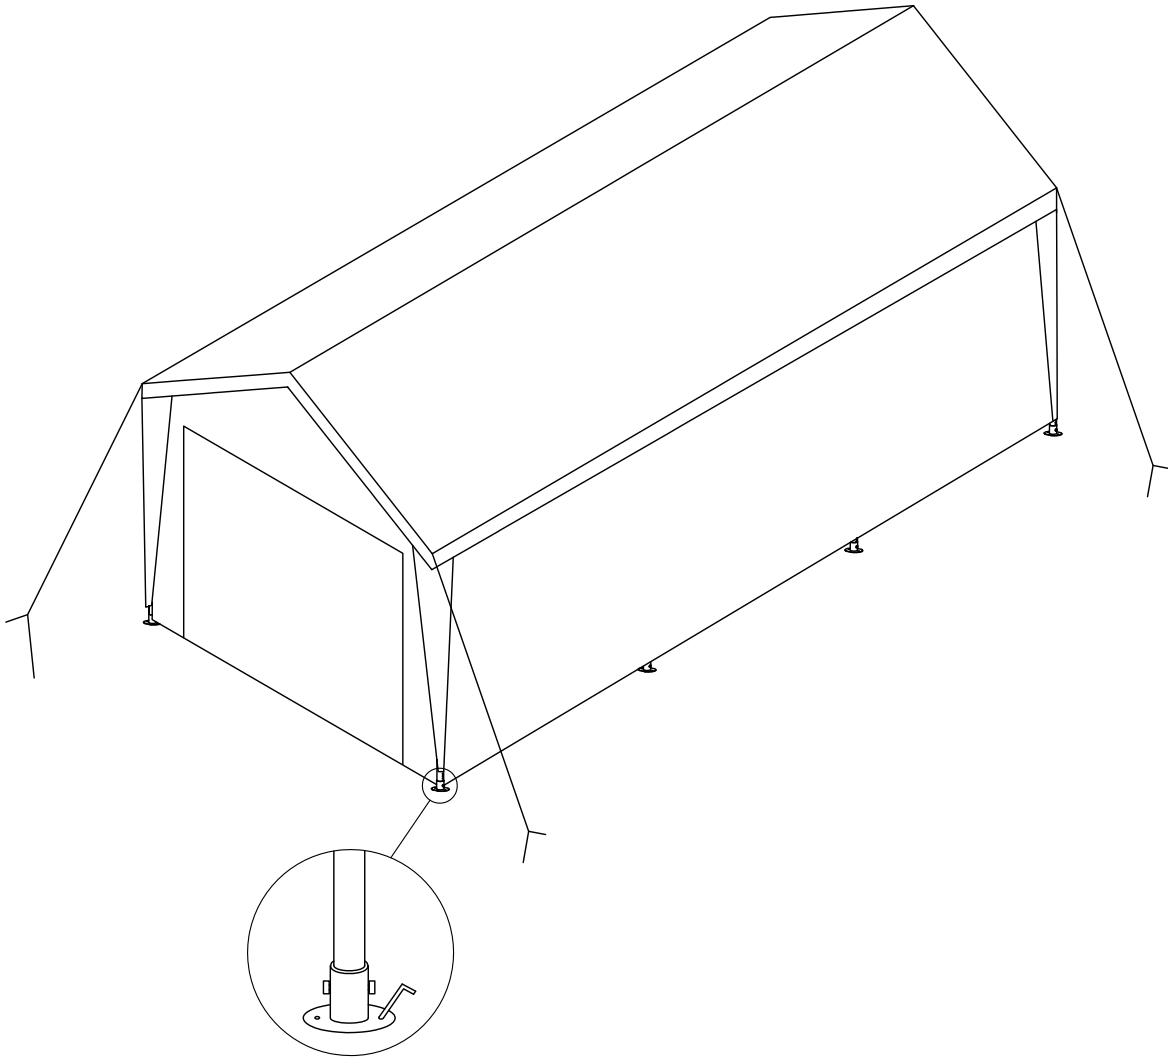

Thanks for choosing Abba Patio products.

We'd love to hear your thoughts and comments.

If you are satisfied with our products and service, please let us know.

If you have questions or feedbacks, we're here to help!

service@abbapatio.com (We will give you a reply within 24 hours.)

Phone: 833-597-5944

Also be sure to follow us on Facebook for promotions and special offers.

<http://www.facebook.com/abbapatio>