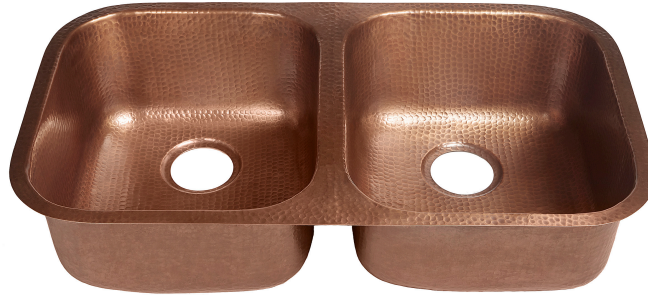

Kandinsky Undermount Copper Sink

Model # [SK205-32AC](#)

32.25" x 18.5" x 8"

Features

- + Undermount
- + Handmade 16 Gauge Copper
- + Hammered Copper Finish
- + Lifetime Warranty

[SK205-32AC](#)

[SK205-32AC](#)

Product Pairing Suggestions

Antique Kitchen Strainer Drain

Model # [TB35-01](#)

Kitchen Sink ISE Disposal Flange

Model # [TD35-01](#)

Sidekick Sponge Assistant

Model # [SA-MULTI-102AC](#)

Deluxe Copper Armor Care Kit

Model # [SAMOR-201](#)

Why Sinkology?

We design our unique copper sinks and tubs with the highest-grade, solid, pure copper with durability to last a lifetime. With Sinkology, a simple thing like a copper sink or tub can transform your kitchen or bathroom without busting your budget.

Kandinsky Undermount Copper Sink

Technical Specifications

- + Outer - 32.25" x 18.5" x 8"
- + Inner - 14.5" x 16.5" x 8"
- + Drain - Standard Kitchen Drain
- + Thickness - 16 Gauge

FRONT VIEW

TOP VIEW

Lifetime Warranty