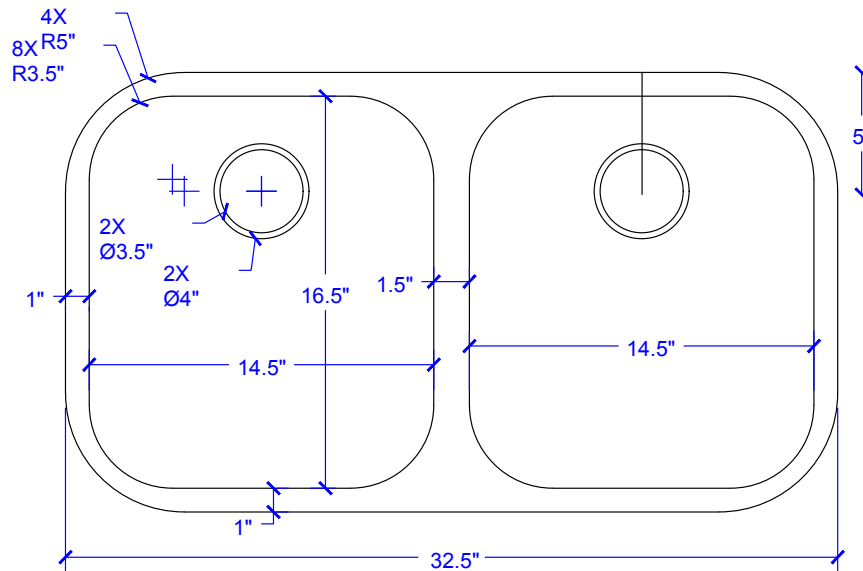

Kandinsky Undermount Copper Sink

Model # [SK205-32AC](#)

32.25" x 18.5" x 8"

Features

- + Undermount
- + Handmade 16 Gauge Copper
- + Hammered Copper Finish
- + Lifetime Warranty

[SK205-32AC](#)

[SK205-32AC](#)

Kandinsky Undermount Copper Sink

Technical Specifications

- + Outer - 32.25" x 18.5" x 8"
- + Inner - 14.5" x 16.5" x 8"
- + Drain - Standard Kitchen Drain
- + Thickness - 16 Gauge

FRONT VIEW

TOP VIEW

Lifetime Warranty