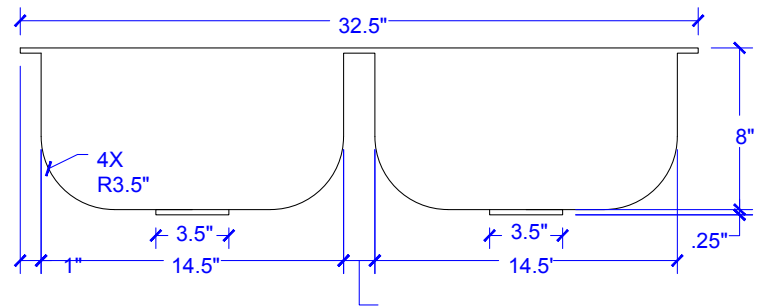

Kandinsky Undermount Copper Sink

Model # [SK205-32AC](#)

32.25" x 18.5" x 8"

Features

- + Undermount
- + Handmade 16 Gauge Copper
- + Hammered Copper Finish
- + Lifetime Warranty

[SK205-32AC](#)

[SK205-32AC](#)

Kandinsky Undermount Copper Sink

Technical Specifications

- + Outer - 32.25" x 18.5" x 8"
- + Inner - 14.5" x 16.5" x 8"
- + Drain - Standard Kitchen Drain
- + Thickness - 16 Gauge

FRONT VIEW

TOP VIEW

Lifetime Warranty