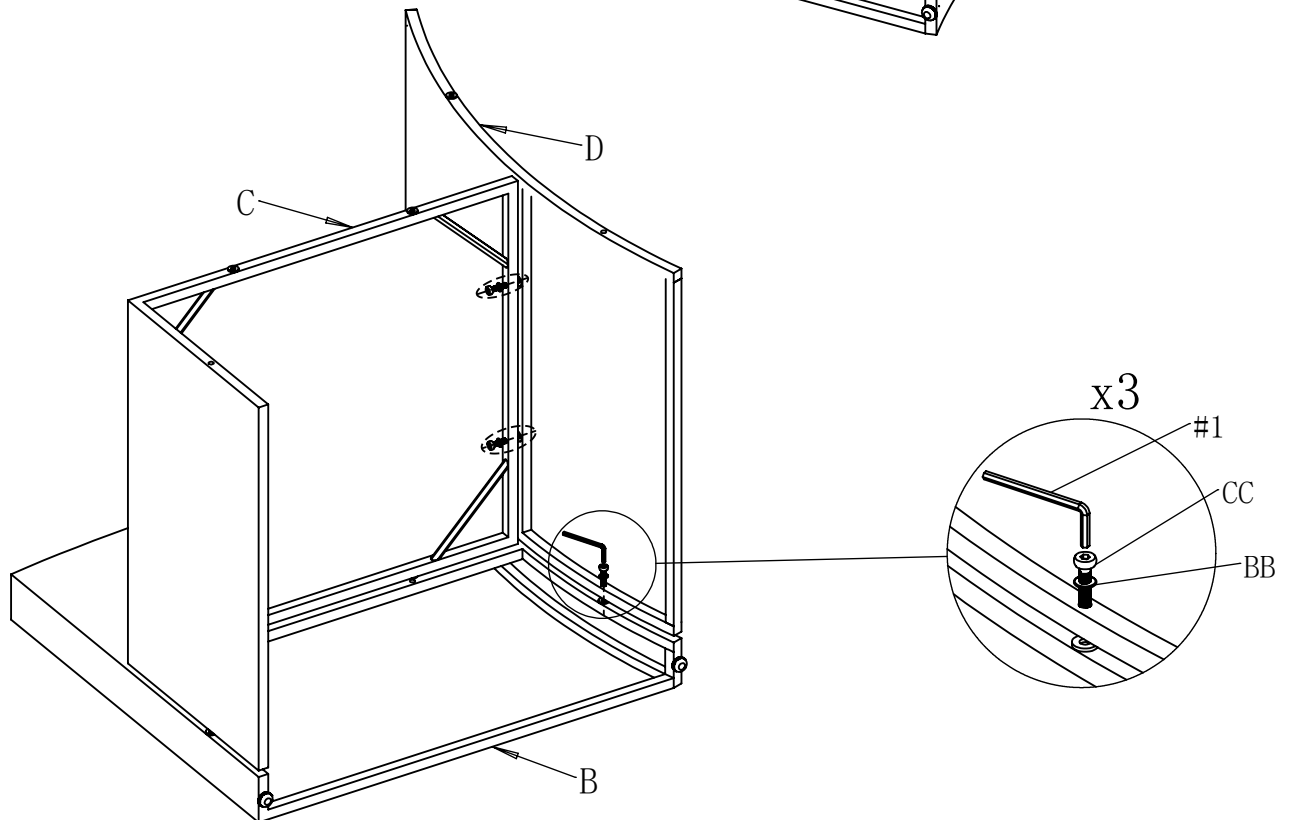

AA

BB

CC

DD

EE

Part	Description	Quantity	Part	Description	Quantity
#1	Allen Wrench	3	BB	Washer	75
#2	Ratchet Wrench	1	CC	M6*30 Bolt	71
#3	Phillips Screwdriver	1	DD	M6*20 Bolt	4
AA	Pin	8	EE	Philip's Head Screw	8

PACKAGE CONTENTS

Part	Description	Image	Quantity	Part	Description	Image	Quantity
A	Left Armrest		4	M	Coffee Table Top		1
B	Right Armrest		4	N	Coffee Table Bottom Panel		1
C	Single Chair Seat		2	O	Side Table Front Panel		1
D	Single Chair Back		2	P	Side Table Back Panel		1
E	Loveseat Seat		1	Q	Side Table Left Panel		1
F	Loveseat Back		1	R	Side Table Right Panel		1
G	3-seat Sofa Seat		1	S	Side Table Top		1
H	3-seat Sofa Back		1	T	Side Table Bottom Panel		1
I	Coffee Table Front Side Panel		1	U	Seat Cushion		7
J	Coffee Table Back Side Panel		1	V	Back Cushion		7
K	Coffee Table Left Side Panel		1	W	Coffee Table Inner Cover		1
L	Coffee Table Right Side Panel		1	X	Side Table Inner Cover		1