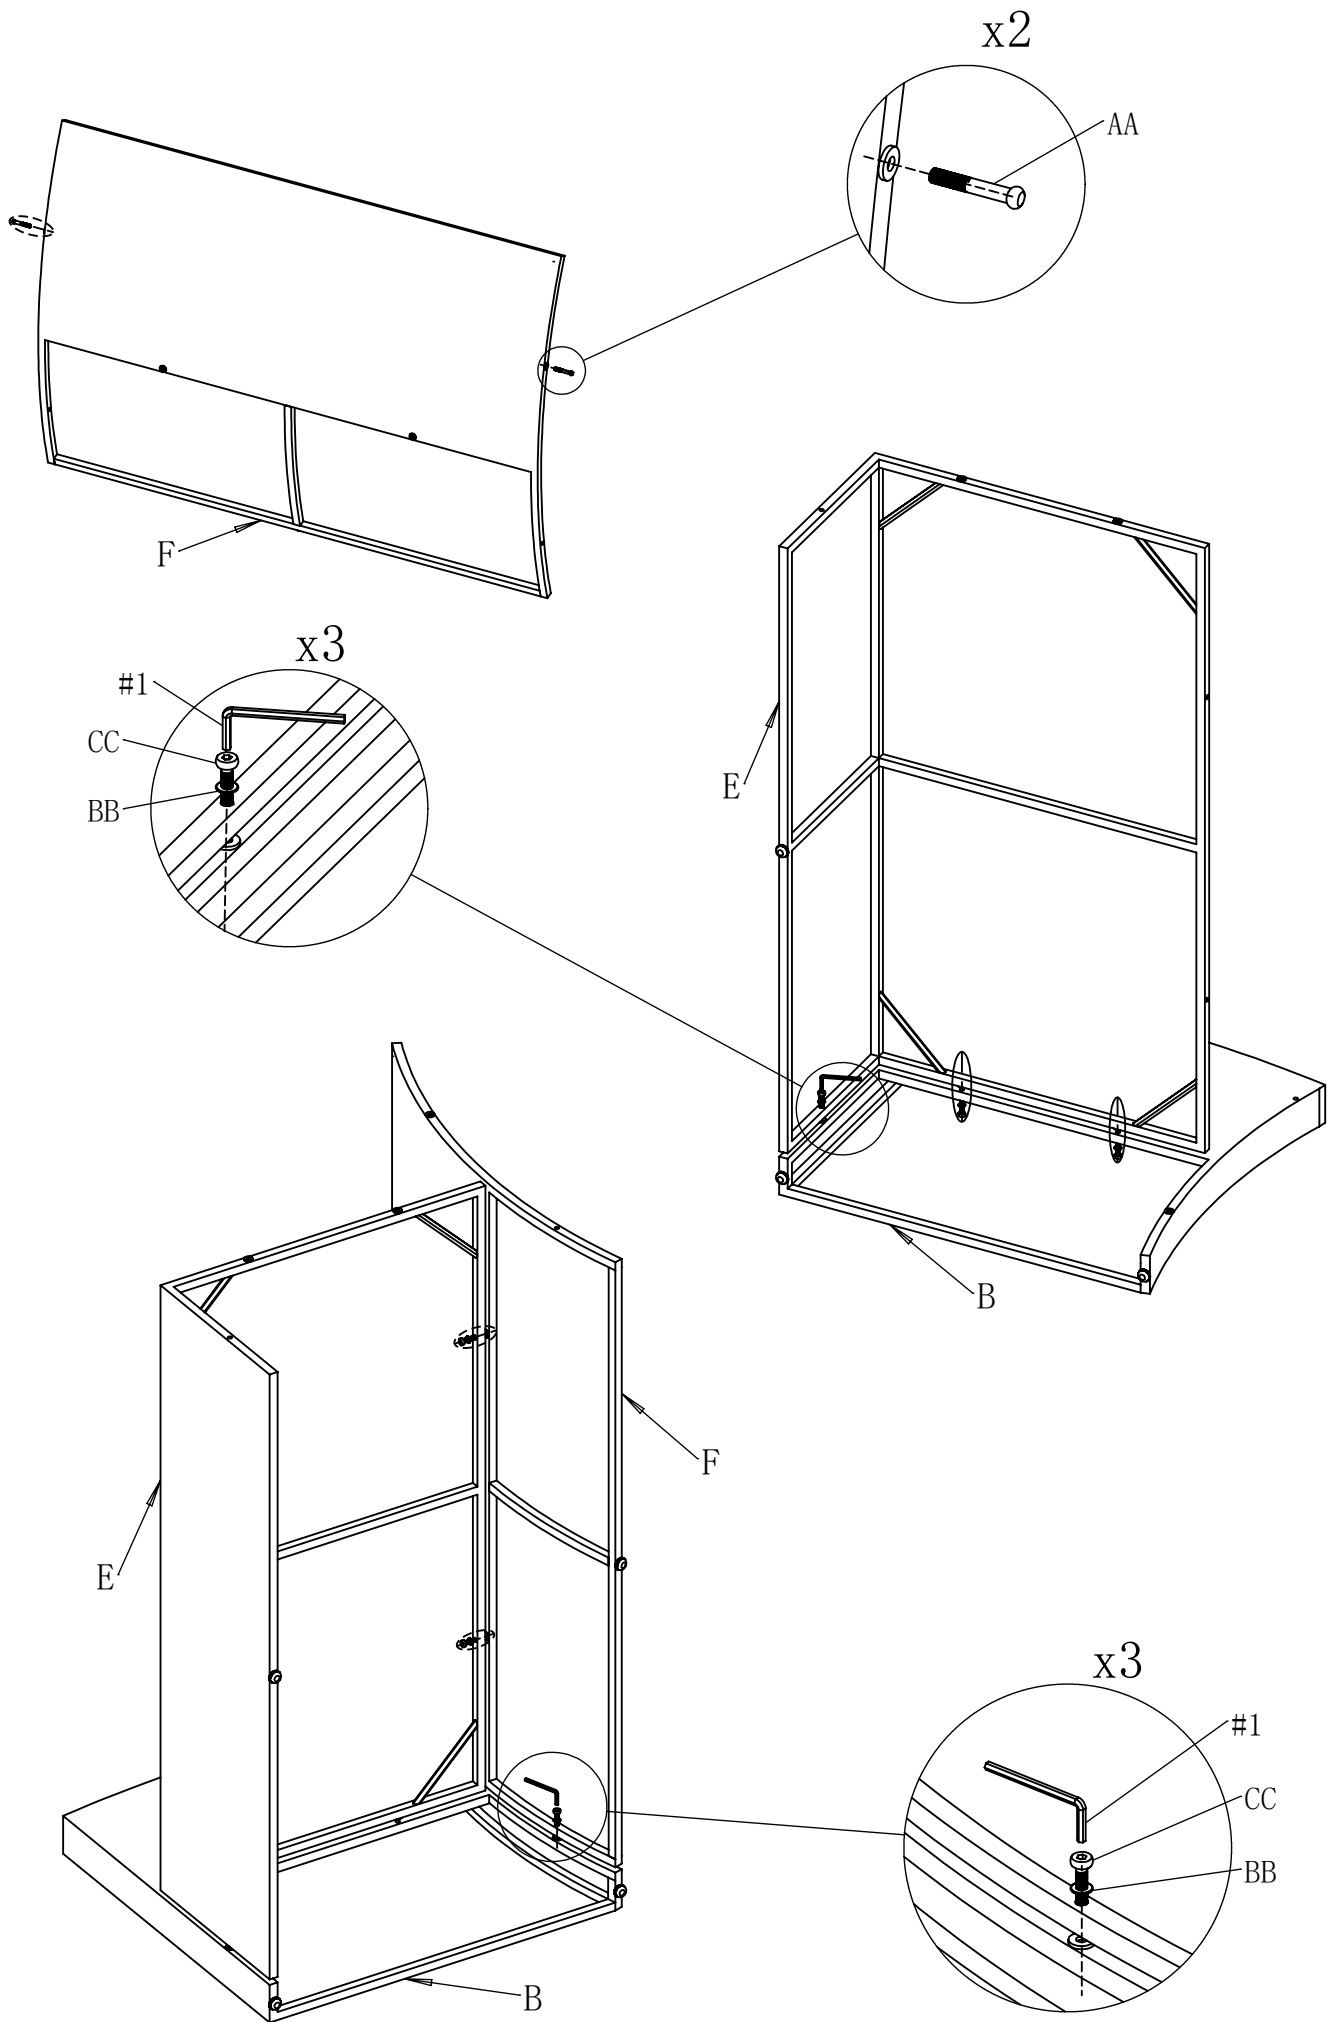

item # CY2503

Assembly Instructions

6 Pieces Outdoor Wicker
Sectional Conversation Set

1	Single Sofa	4	Coffee Table
2	Loveseat Sofa	5	Side Table
3	Three Seater Sofa		

HARDWARE INCLUDED

#1

#2

#3

AA

BB

CC

DD

EE

Part	Description	Quantity	Part	Description	Quantity
#1	Allen Wrench	3	BB	Washer	75
#2	Ratchet Wrench	1	CC	M6*30 Bolt	71
#3	Phillips Screwdriver	1	DD	M6*20 Bolt	4
AA	Pin	8	EE	Philip's Head Screw	8

PACKAGE CONTENTS

Part	Description	Image	Quantity	Part	Description	Image	Quantity
A	Left Armrest		4	M	Coffee Table Top		1
B	Right Armrest		4	N	Coffee Table Bottom Panel		1
C	Single Chair Seat		2	O	Side Table Front Panel		1
D	Single Chair Back		2	P	Side Table Back Panel		1
E	Loveseat Seat		1	Q	Side Table Left Panel		1
F	Loveseat Back		1	R	Side Table Right Panel		1
G	3-seat Sofa Seat		1	S	Side Table Top		1
H	3-seat Sofa Back		1	T	Side Table Bottom Panel		1
I	Coffee Table Front Side Panel		1	U	Seat Cushion		7
J	Coffee Table Back Side Panel		1	V	Back Cushion		7
K	Coffee Table Left Side Panel		1	W	Coffee Table Inner Cover		1
L	Coffee Table Right Side Panel		1	X	Side Table Inner Cover		1