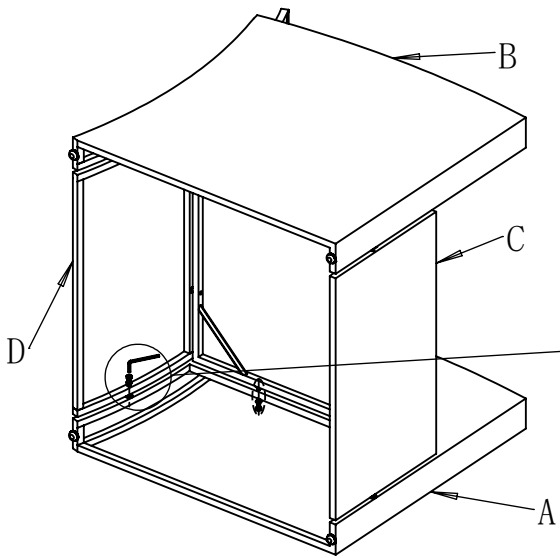

AA

BB

CC

DD

EE

Part	Description	Quantity	Part	Description	Quantity
#1	Allen Wrench	3	BB	Washer	75
#2	Ratchet Wrench	1	CC	M6*30 Bolt	71
#3	Phillips Screwdriver	1	DD	M6*20 Bolt	4
AA	Pin	8	EE	Philip's Head Screw	8

PACKAGE CONTENTS

Part	Description	Image	Quantity	Part	Description	Image	Quantity
A	Left Armrest		4	M	Coffee Table Top		1
B	Right Armrest		4	N	Coffee Table Bottom Panel		1
C	Single Chair Seat		2	O	Side Table Front Panel		1
D	Single Chair Back		2	P	Side Table Back Panel		1
E	Loveseat Seat		1	Q	Side Table Left Panel		1
F	Loveseat Back		1	R	Side Table Right Panel		1
G	3-seat Sofa Seat		1	S	Side Table Top		1
H	3-seat Sofa Back		1	T	Side Table Bottom Panel		1
I	Coffee Table Front Side Panel		1	U	Seat Cushion		7
J	Coffee Table Back Side Panel		1	V	Back Cushion		7
K	Coffee Table Left Side Panel		1	W	Coffee Table Inner Cover		1
L	Coffee Table Right Side Panel		1	X	Side Table Inner Cover		1