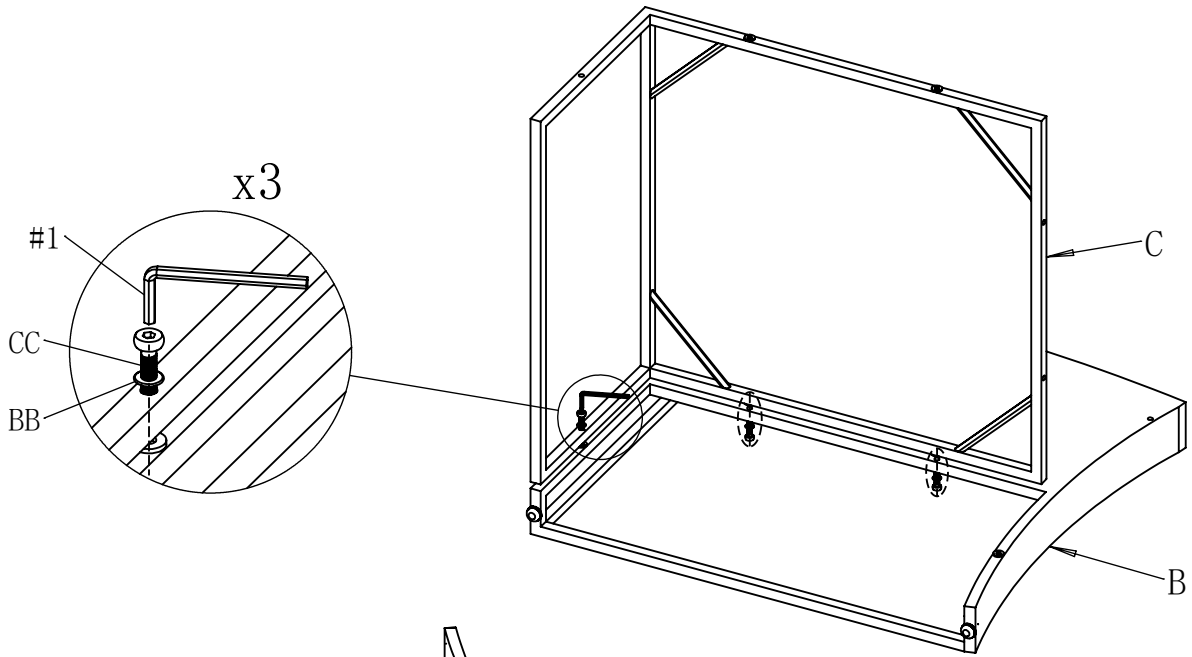

AA

BB

CC

DD

EE

Part	Description	Quantity	Part	Description	Quantity
#1	Allen Wrench	3	BB	Washer	75
#2	Ratchet Wrench	1	CC	M6*30 Bolt	71
#3	Phillips Screwdriver	1	DD	M6*20 Bolt	4
AA	Pin	8	EE	Philip's Head Screw	8

PACKAGE CONTENTS

Part	Description	Image	Quantity	Part	Description	Image	Quantity
A	Left Armrest		4	M	Coffee Table Top		1
B	Right Armrest		4	N	Coffee Table Bottom Panel		1
C	Single Chair Seat		2	O	Side Table Front Panel		1
D	Single Chair Back		2	P	Side Table Back Panel		1
E	Loveseat Seat		1	Q	Side Table Left Panel		1
F	Loveseat Back		1	R	Side Table Right Panel		1
G	3-seat Sofa Seat		1	S	Side Table Top		1
H	3-seat Sofa Back		1	T	Side Table Bottom Panel		1
I	Coffee Table Front Side Panel		1	U	Seat Cushion		7
J	Coffee Table Back Side Panel		1	V	Back Cushion		7
K	Coffee Table Left Side Panel		1	W	Coffee Table Inner Cover		1
L	Coffee Table Right Side Panel		1	X	Side Table Inner Cover		1