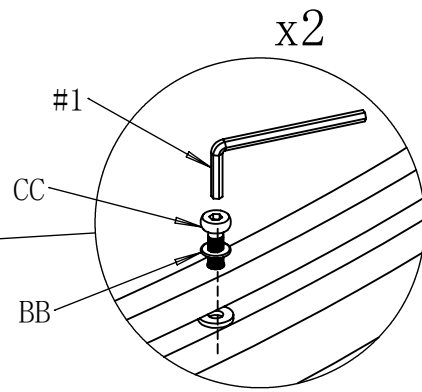

AA

BB

CC

DD

EE

Part	Description	Quantity	Part	Description	Quantity
#1	Allen Wrench	3	BB	Washer	75
#2	Ratchet Wrench	1	CC	M6*30 Bolt	71
#3	Phillips Screwdriver	1	DD	M6*20 Bolt	4
AA	Pin	8	EE	Philip's Head Screw	8

PACKAGE CONTENTS

Part	Description	Image	Quantity	Part	Description	Image	Quantity
A	Left Armrest		4	M	Coffee Table Top		1
B	Right Armrest		4	N	Coffee Table Bottom Panel		1
C	Single Chair Seat		2	O	Side Table Front Panel		1
D	Single Chair Back		2	P	Side Table Back Panel		1
E	Loveseat Seat		1	Q	Side Table Left Panel		1
F	Loveseat Back		1	R	Side Table Right Panel		1
G	3-seat Sofa Seat		1	S	Side Table Top		1
H	3-seat Sofa Back		1	T	Side Table Bottom Panel		1
I	Coffee Table Front Side Panel		1	U	Seat Cushion		7
J	Coffee Table Back Side Panel		1	V	Back Cushion		7
K	Coffee Table Left Side Panel		1	W	Coffee Table Inner Cover		1
L	Coffee Table Right Side Panel		1	X	Side Table Inner Cover		1