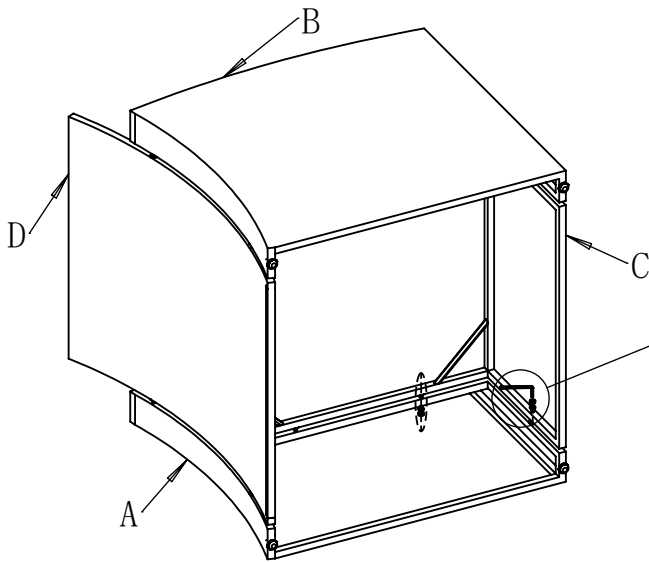

AA

BB

CC

DD

EE

Part	Description	Quantity	Part	Description	Quantity
#1	Allen Wrench	3	BB	Washer	75
#2	Ratchet Wrench	1	CC	M6*30 Bolt	71
#3	Phillips Screwdriver	1	DD	M6*20 Bolt	4
AA	Pin	8	EE	Philip's Head Screw	8

PACKAGE CONTENTS

Part	Description	Image	Quantity	Part	Description	Image	Quantity
A	Left Armrest		4	M	Coffee Table Top		1
B	Right Armrest		4	N	Coffee Table Bottom Panel		1
C	Single Chair Seat		2	O	Side Table Front Panel		1
D	Single Chair Back		2	P	Side Table Back Panel		1
E	Loveseat Seat		1	Q	Side Table Left Panel		1
F	Loveseat Back		1	R	Side Table Right Panel		1
G	3-seat Sofa Seat		1	S	Side Table Top		1
H	3-seat Sofa Back		1	T	Side Table Bottom Panel		1
I	Coffee Table Front Side Panel		1	U	Seat Cushion		7
J	Coffee Table Back Side Panel		1	V	Back Cushion		7
K	Coffee Table Left Side Panel		1	W	Coffee Table Inner Cover		1
L	Coffee Table Right Side Panel		1	X	Side Table Inner Cover		1