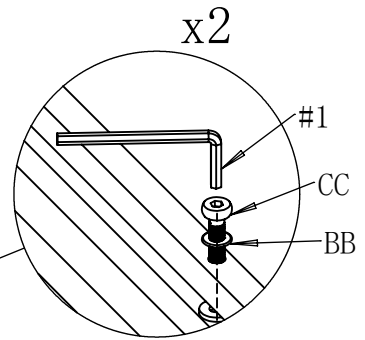

AA

BB

CC

DD

EE

Part	Description	Quantity	Part	Description	Quantity
#1	Allen Wrench	3	BB	Washer	75
#2	Ratchet Wrench	1	CC	M6*30 Bolt	71
#3	Phillips Screwdriver	1	DD	M6*20 Bolt	4
AA	Pin	8	EE	Philip's Head Screw	8

PACKAGE CONTENTS

Part	Description	Image	Quantity	Part	Description	Image	Quantity
A	Left Armrest		4	M	Coffee Table Top		1
B	Right Armrest		4	N	Coffee Table Bottom Panel		1
C	Single Chair Seat		2	O	Side Table Front Panel		1
D	Single Chair Back		2	P	Side Table Back Panel		1
E	Loveseat Seat		1	Q	Side Table Left Panel		1
F	Loveseat Back		1	R	Side Table Right Panel		1
G	3-seat Sofa Seat		1	S	Side Table Top		1
H	3-seat Sofa Back		1	T	Side Table Bottom Panel		1
I	Coffee Table Front Side Panel		1	U	Seat Cushion		7
J	Coffee Table Back Side Panel		1	V	Back Cushion		7
K	Coffee Table Left Side Panel		1	W	Coffee Table Inner Cover		1
L	Coffee Table Right Side Panel		1	X	Side Table Inner Cover		1