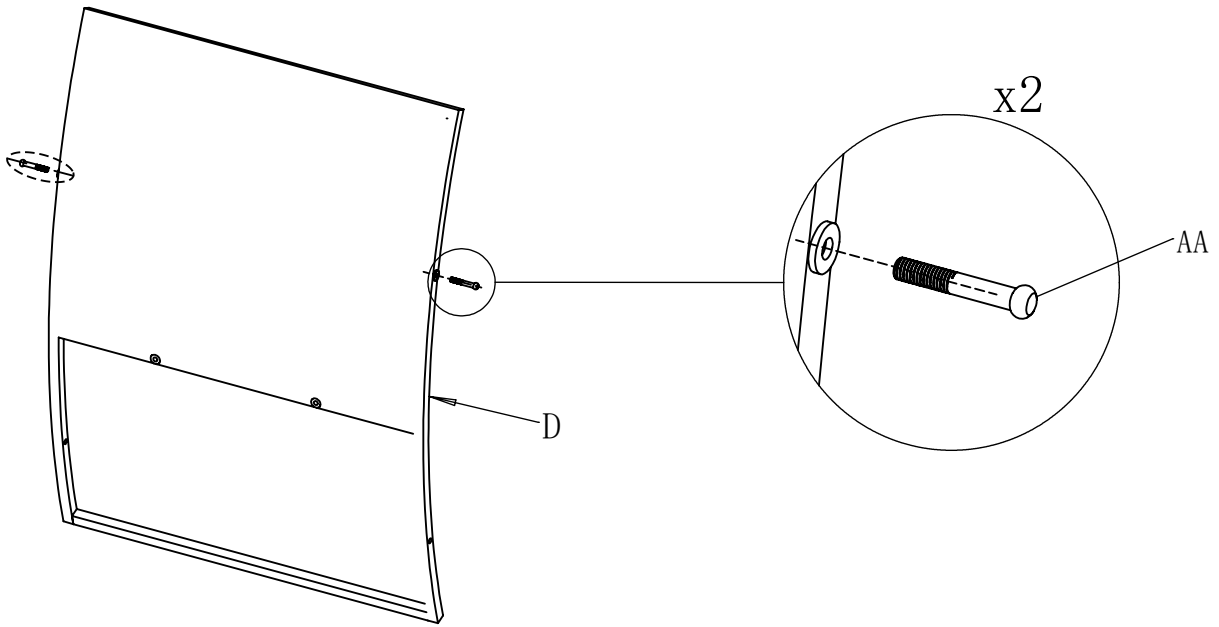

AA

BB

CC

DD

EE

Part	Description	Quantity	Part	Description	Quantity
#1	Allen Wrench	3	BB	Washer	75
#2	Ratchet Wrench	1	CC	M6*30 Bolt	71
#3	Phillips Screwdriver	1	DD	M6*20 Bolt	4
AA	Pin	8	EE	Philip's Head Screw	8

PACKAGE CONTENTS

Part	Description	Image	Quantity	Part	Description	Image	Quantity
A	Left Armrest		4	M	Coffee Table Top		1
B	Right Armrest		4	N	Coffee Table Bottom Panel		1
C	Single Chair Seat		2	O	Side Table Front Panel		1
D	Single Chair Back		2	P	Side Table Back Panel		1
E	Loveseat Seat		1	Q	Side Table Left Panel		1
F	Loveseat Back		1	R	Side Table Right Panel		1
G	3-seat Sofa Seat		1	S	Side Table Top		1
H	3-seat Sofa Back		1	T	Side Table Bottom Panel		1
I	Coffee Table Front Side Panel		1	U	Seat Cushion		7
J	Coffee Table Back Side Panel		1	V	Back Cushion		7
K	Coffee Table Left Side Panel		1	W	Coffee Table Inner Cover		1
L	Coffee Table Right Side Panel		1	X	Side Table Inner Cover		1