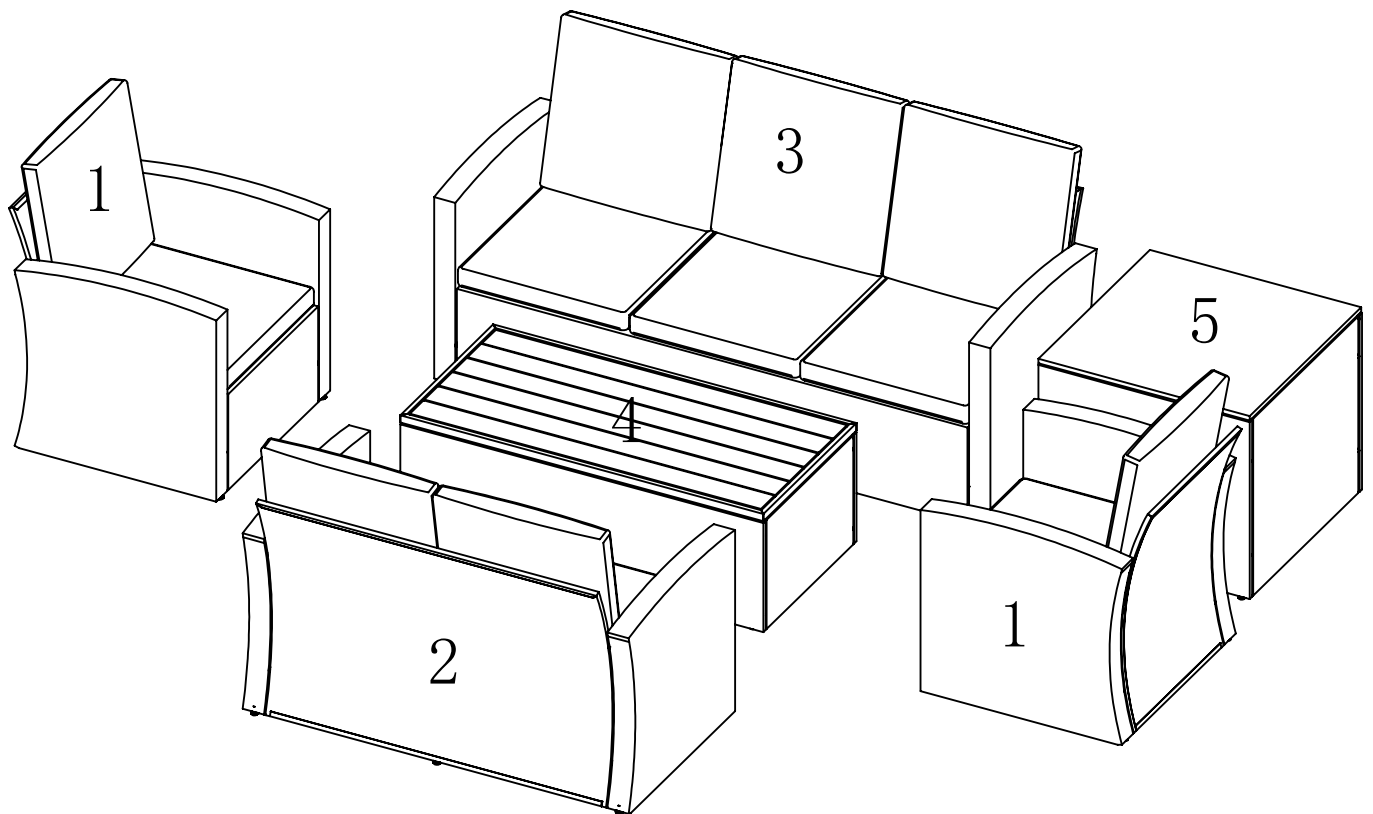

item # CY2503

Assembly Instructions

6 Pieces Outdoor Wicker
Sectional Conversation Set

1	Single Sofa	4	Coffee Table
2	Loveseat Sofa	5	Side Table
3	Three Seater Sofa		

HARDWARE INCLUDED

#1

#2

#3

AA

BB

CC

DD

EE

Part	Description	Quantity	Part	Description	Quantity
#1	Allen Wrench	3	BB	Washer	75
#2	Ratchet Wrench	1	CC	M6*30 Bolt	71
#3	Phillips Screwdriver	1	DD	M6*20 Bolt	4
AA	Pin	8	EE	Philip's Head Screw	8

PACKAGE CONTENTS

Part	Description	Image	Quantity	Part	Description	Image	Quantity
A	Left Armrest		4	M	Coffee Table Top		1
B	Right Armrest		4	N	Coffee Table Bottom Panel		1
C	Single Chair Seat		2	O	Side Table Front Panel		1
D	Single Chair Back		2	P	Side Table Back Panel		1
E	Loveseat Seat		1	Q	Side Table Left Panel		1
F	Loveseat Back		1	R	Side Table Right Panel		1
G	3-seat Sofa Seat		1	S	Side Table Top		1
H	3-seat Sofa Back		1	T	Side Table Bottom Panel		1
I	Coffee Table Front Side Panel		1	U	Seat Cushion		7
J	Coffee Table Back Side Panel		1	V	Back Cushion		7
K	Coffee Table Left Side Panel		1	W	Coffee Table Inner Cover		1
L	Coffee Table Right Side Panel		1	X	Side Table Inner Cover		1