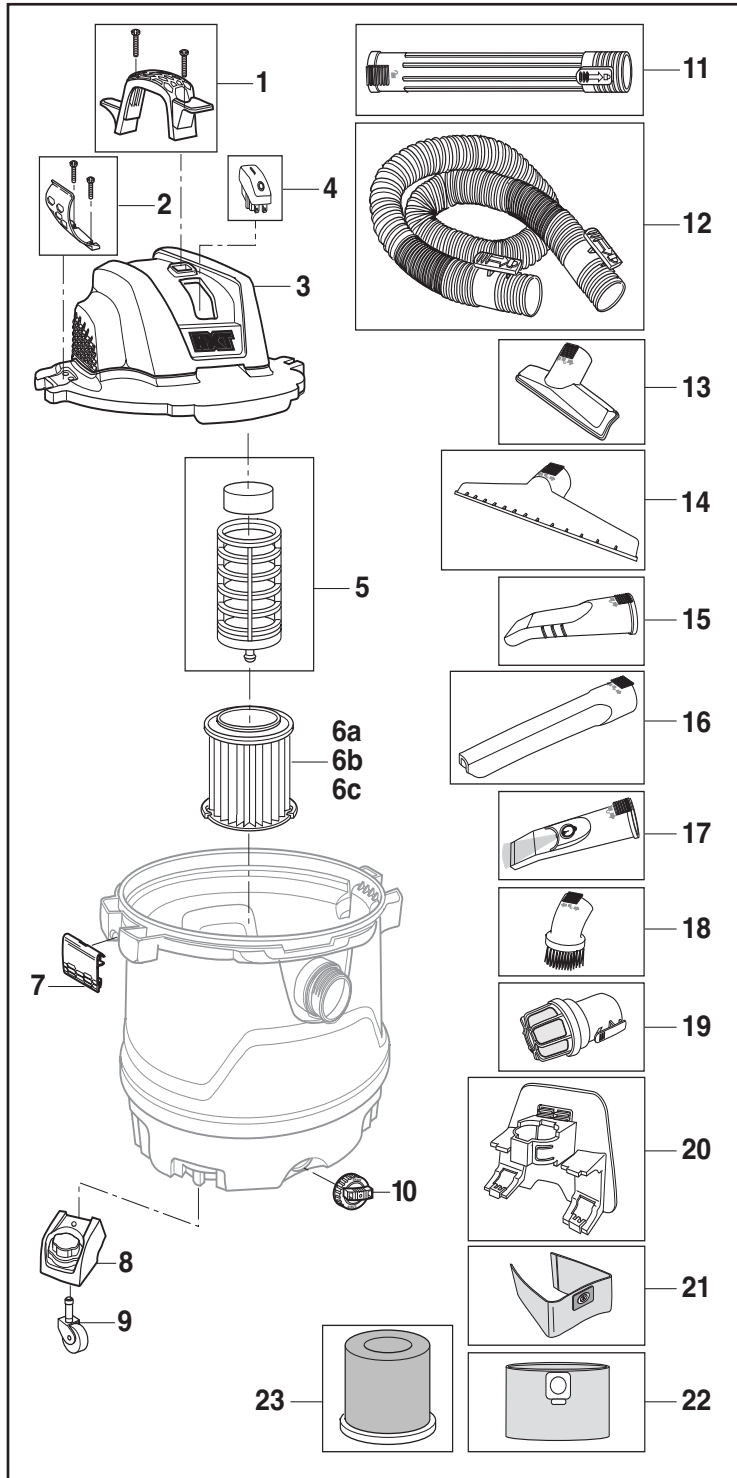

## Model Number HD14000 14 U.S. Gallon (53 Liter) Wet/Dry Vac

Always order by Part Number - Not by Key Number

Key Nos.	14 Gallon HD14000 Part Numbers	Description
1	510669	Carry Handle w/Hardware
2	510667	Hose Storage Clip w/Hardware
3	510670	Powerhead Assembly (Includes Key No. 3, 4 & 5)
4	841650	Rocker Switch
5	510668	Filter Cage & Float
6a	VF4000	†Qwik Lock™ Filter
6b	VF5000	†Qwik Lock™ Fine Dust Filter
6c	VF6000	†Qwik Lock™ HEPA Media Filter
7	841700	Drum Latch
8	841561	Caster Foot w/Storage
9	73102	Caster (2" Diameter)
10	73185	Drain Cap
11	LA2508	†Extension Wand
12	LA2520	†Tug-A-Long Positive Locking Hose w/Dual-Flex™
13	LA2509	†Utility Nozzle (2-1/2")
14	LA2510	†Wet Nozzle (2-1/2")
15	LA2503	Car Nozzle (2-1/2")
16	LA2502	†Crevice Tool (2-1/2")
17	LA2539	†Lighted Car Nozzle (2-1/2")
18	LA2501	†Dusting Brush (2-1/2")
19	LA2525	†Muffler Diffuser (2-1/2")
20	841803	Accessory Caddy
21	VF3502	†Dust Collection Bag
22	VF3602	†Premium Cyclonic Filter Bag with Locking Collar
23	VF7000	†Wet Filter