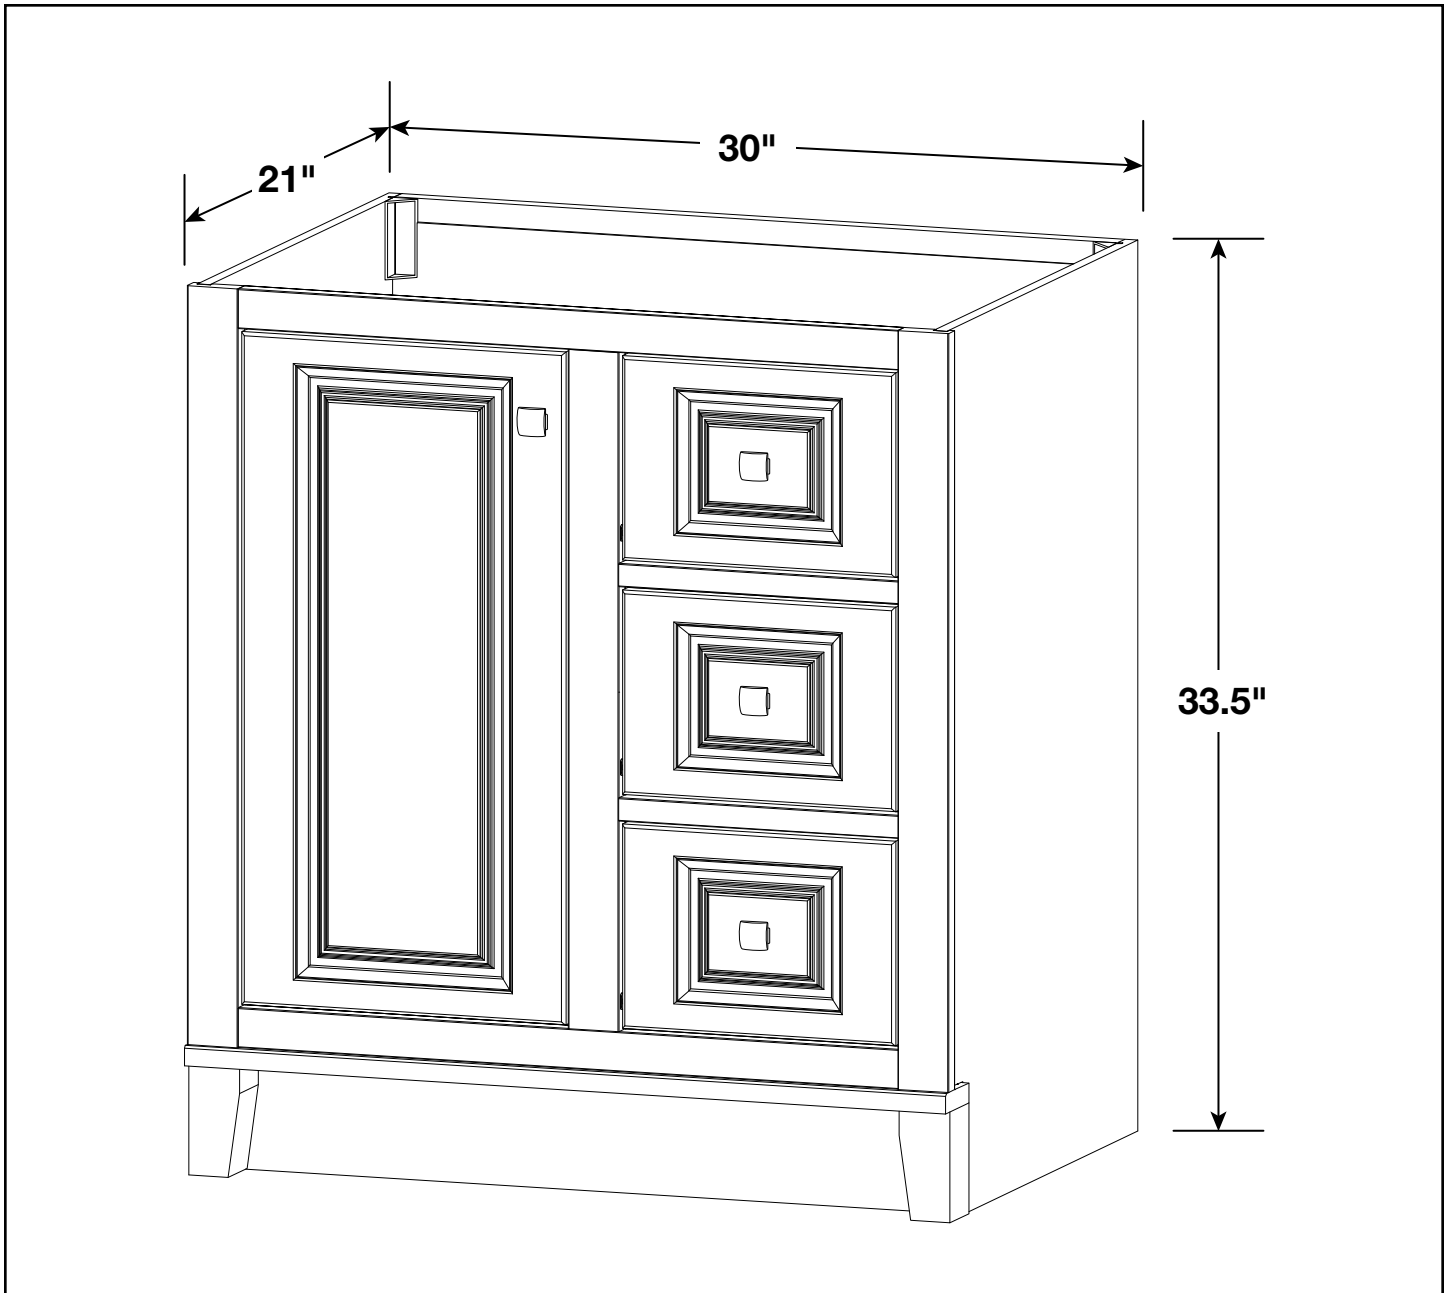

## KINGHURST SERIES - DOVE GRAY

**30" Vanity Cabinet  
KHDOV30D**

The information contained in this drawing is the sole property of RSI Home Products. Any reproduction in part or as a whole without the written permission of RSI Home Products is prohibited.