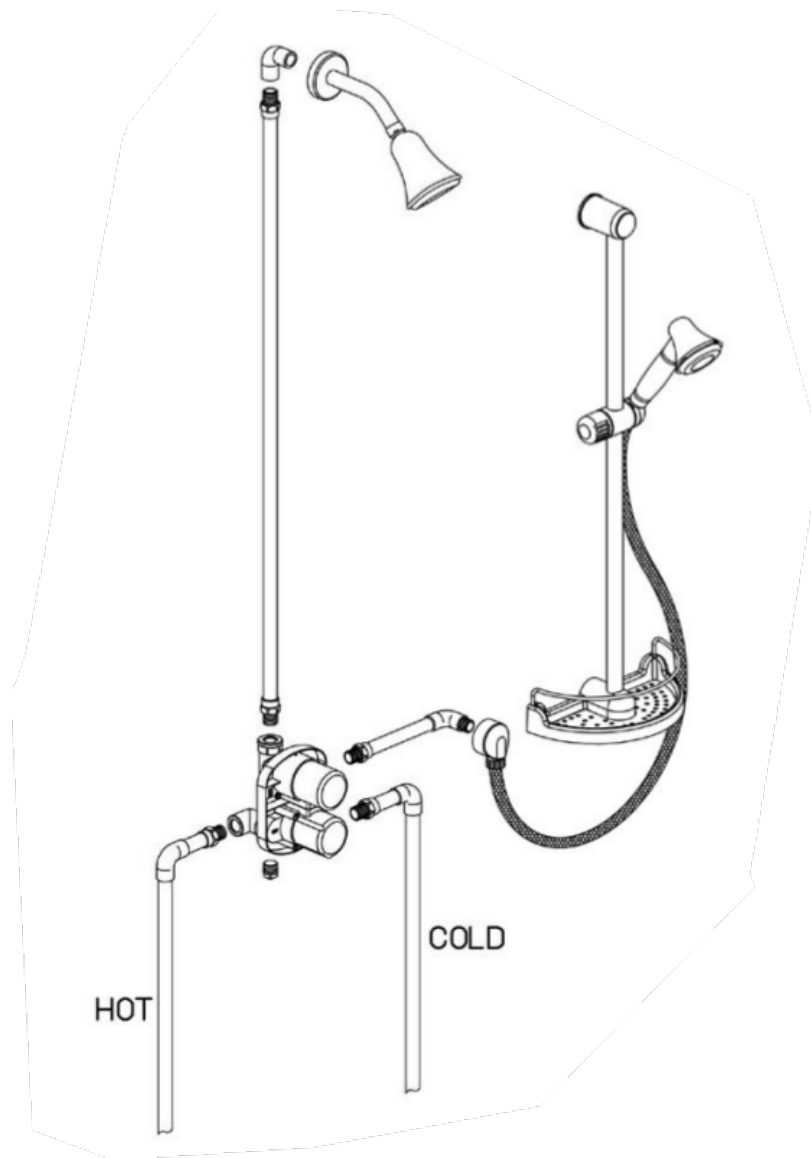

ORNELLAIA OPTION 2

Ornellaia thermostatic valve with 2-way
diverter volume control
3-function shower head with arm and a flange
Slide bar kit
Rough included.

Ornellaia Series

Shower Option 2

Traditional Styling

Features

	ORNELLAIA OPTION 2 CR	ORNELLAIA OPTION 2 PW	ORNELLAIA OPTION 2 TU
Solid Brass Construction	X	X	X
Meets NSF 61/9 Annex G Lead Requirements	X	X	X
ADA Compliant	X	X	X
Step-By-Step Installation Instructions	X	X	X
Limited Lifetime Warranty	X	X	X
2.0 GPM	X	X	X