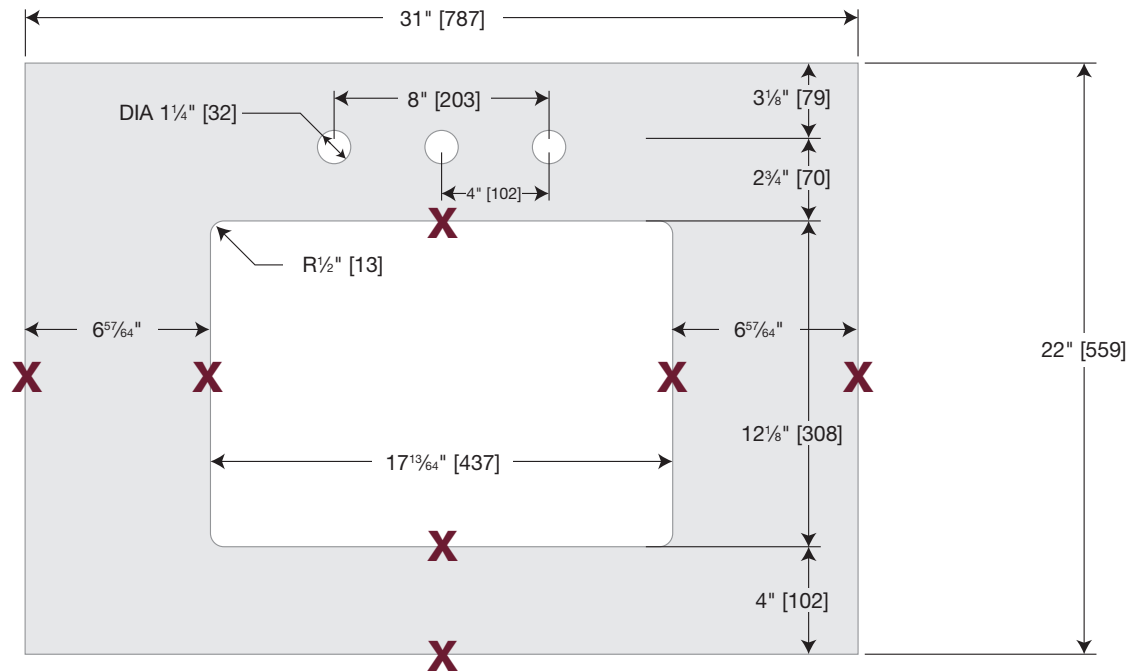

31" x 22" Vanity Top with Flat Edge Profile

Trough bowl and 8" faucet spread

Backsplash: 31" x 4" x 3/4"

Vanity Top: 31" x 22" x 3/4"