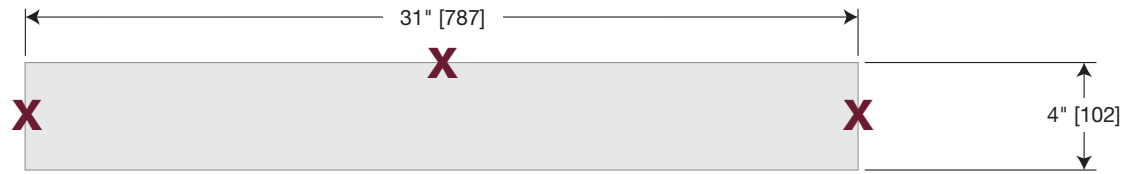

31" x 22" Vanity Top with Flat Edge Profile

Trough bowl and 8" faucet spread

Backsplash: 31" x 4" x 3/4"

Vanity Top: 31" x 22" x 3/4"