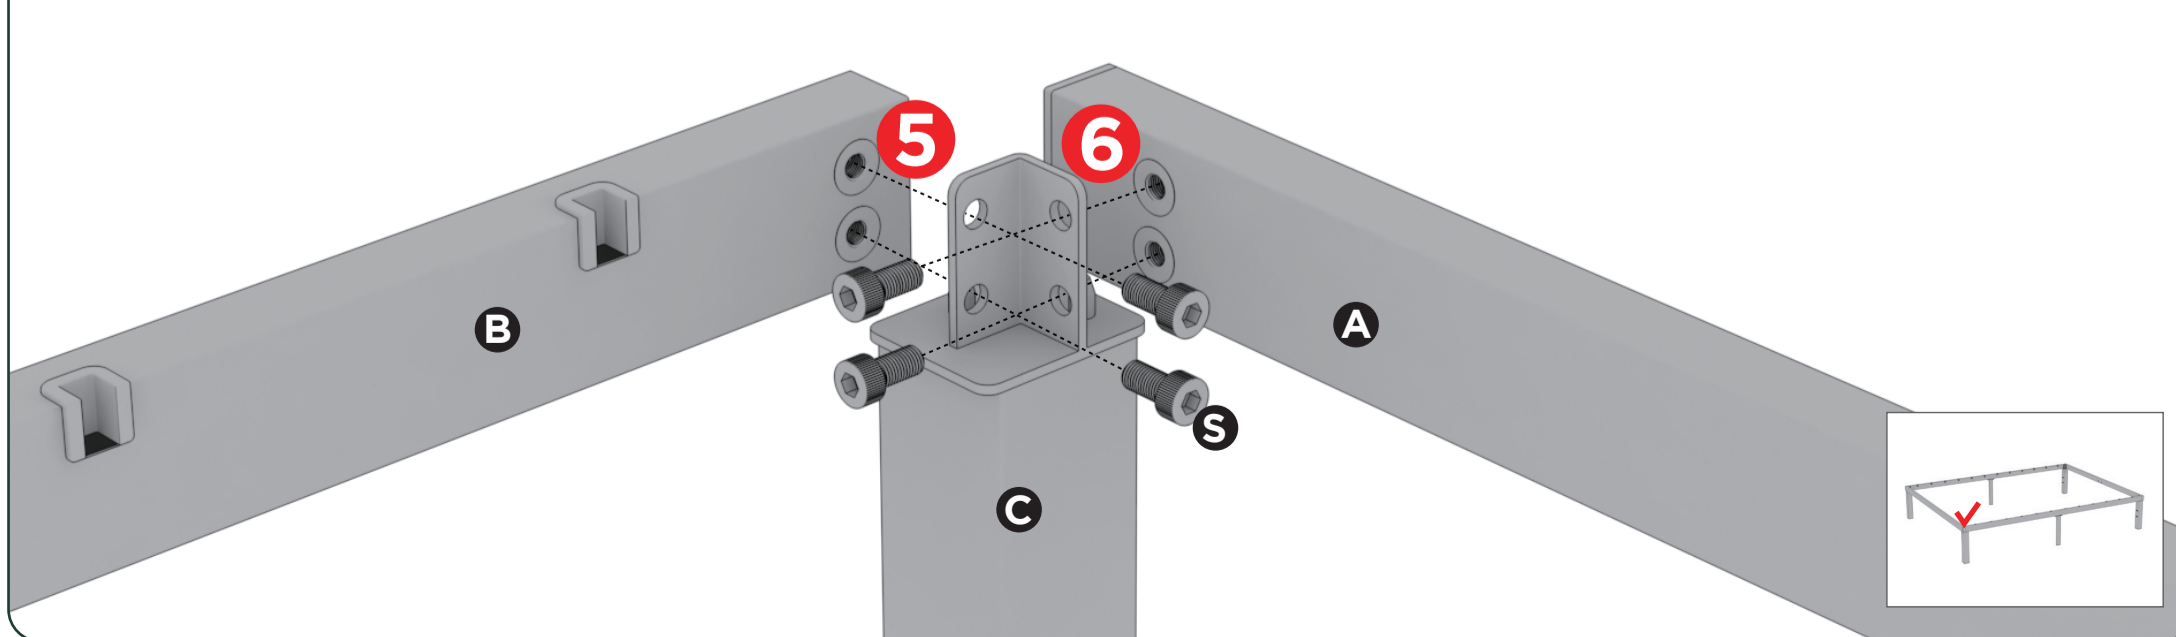

ZINUS®

Numbering System

Easy assembly by following 1,2,3...

Quick lock Metal Platform Bed

Available in Full, Queen, and King sizes

Components

-  **A** x2pcs
-  **B** x2pcs
-  **C** x1set
-  **D** x1set
-  **E** x1pc
-  **F** x2pcs
-  **G** x3pcs
-  **H** x12pcs
-  **S** x24pcs
-  **L** x3pcs
-  x3pcs
-  x1pc

Easy as 1 2 3

Assembly Instruction

Numbers must Match for Secure Assembly

1 2 3 ... 11

Quick lock
Metal Platform Bed
Available in Full, Queen, and King sizes

1-2

3-4

5-6