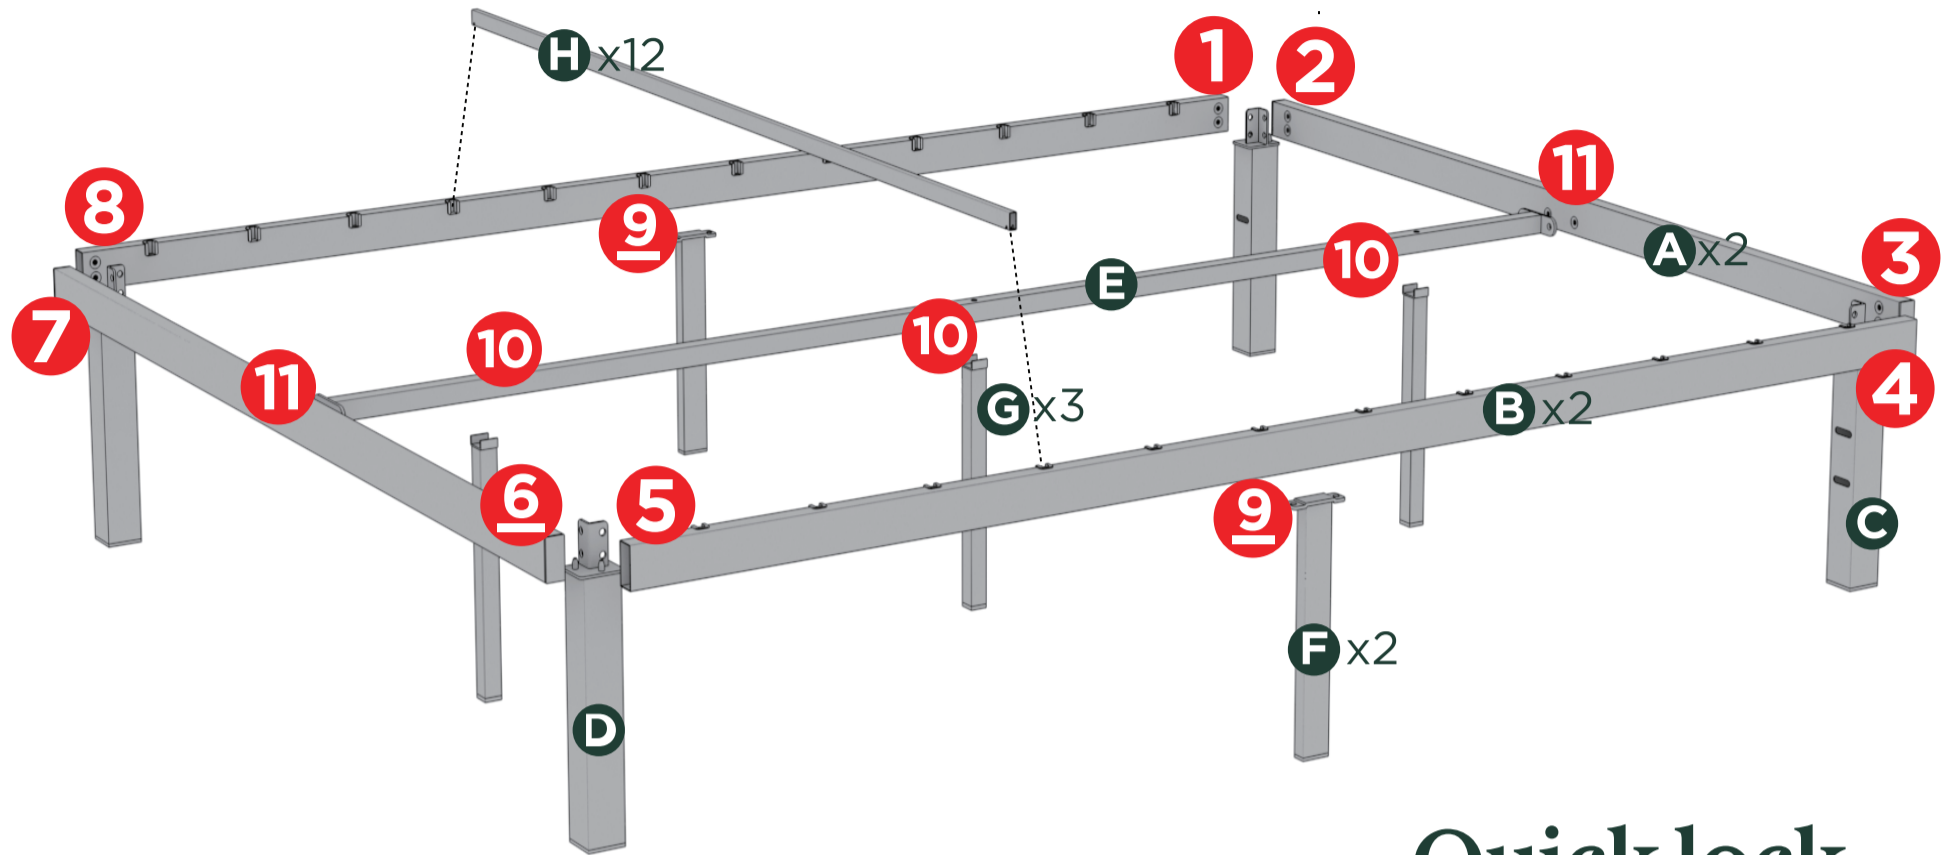

ZINUS®

Numbering System

Easy assembly by following 1,2,3...

Quick lock Metal Platform Bed

Available in Full, Queen, and King sizes

Components

-  **A** x2pcs
-  **B** x2pcs
-  **C** x1set
-  **D** x1set
-  **E** x1pc
-  **F** x2pcs
-  **G** x3pcs
-  **H** x12pcs
-  **S** x24pcs
-  **L** x3pcs
-  x3pcs
-  x1pc

Easy as 1 2 3

Assembly Instruction

Numbers must Match for Secure Assembly

1 2 3 ... 11

Quick lock
Metal Platform Bed
Available in Full, Queen, and King sizes

1-2

3-4

5-6