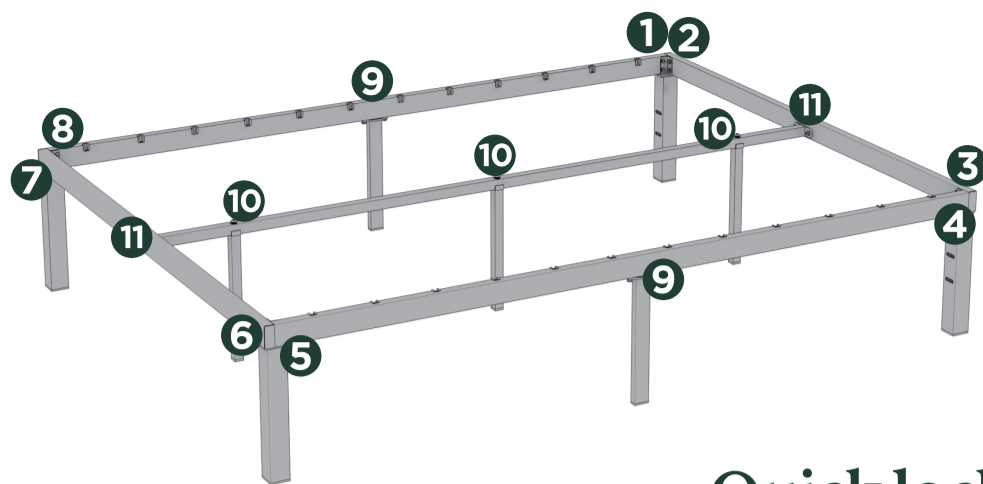

ZINUS®

Numbering System

Easy assembly by following 1,2,3...

Quick lock Metal Platform Bed

Available in Full, Queen, and King sizes

Components

-  **A** x2pcs
-  **B** x2pcs
-  **C** x1set
-  **D** x1set
-  **E** x1pc
-  **F** x2pcs
-  **G** x3pcs
-  **H** x12pcs
-  **S** x24pcs
-  **L** x3pcs
-  x3pcs
-  x1pc

Easy as 1 2 3

Assembly Instruction

Numbers must Match for Secure Assembly

1 2 3 ... 11

Quick lock
Metal Platform Bed
Available in Full, Queen, and King sizes

1-2

3-4

5-6