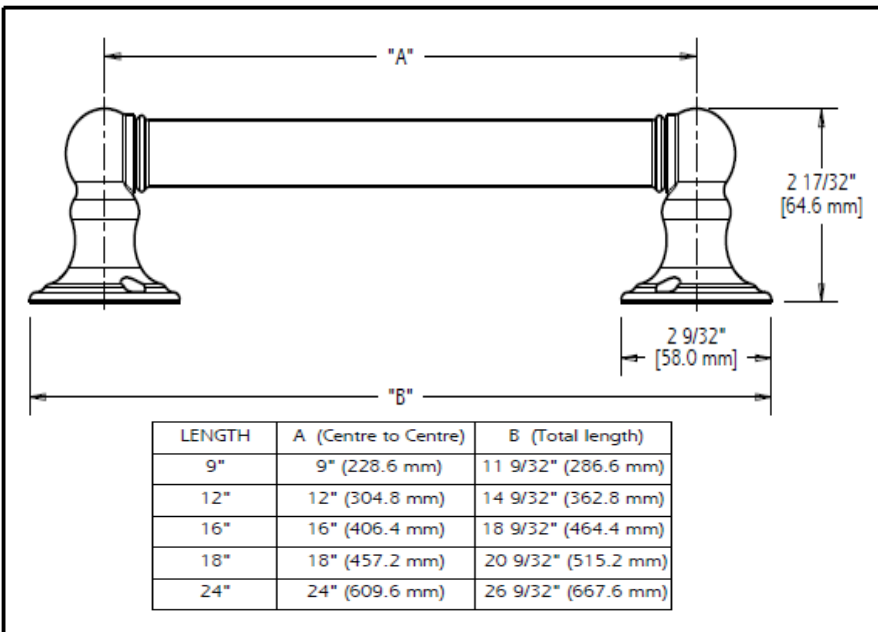

ACCESSORIES

- Greenwich™ Bath Safety Collection
- 9" Assist Bar
- 12" Assist Bar
- 16" Assist Bar
- 18" Assist Bar
- 24" Assist Bar

Submitted Model No.: _____

Specific Features: _____

STANDARD SPECIFICATIONS:

- Wood blocking is preferable behind all wall surfaces. If wood blocking is not available, the supplied fasteners are recommended.
- Mounting hardware and mounting template included with product.
- 7/8" diameter assist bar.
- Maximum 300 lbs. as an assist bar on indicated surface.