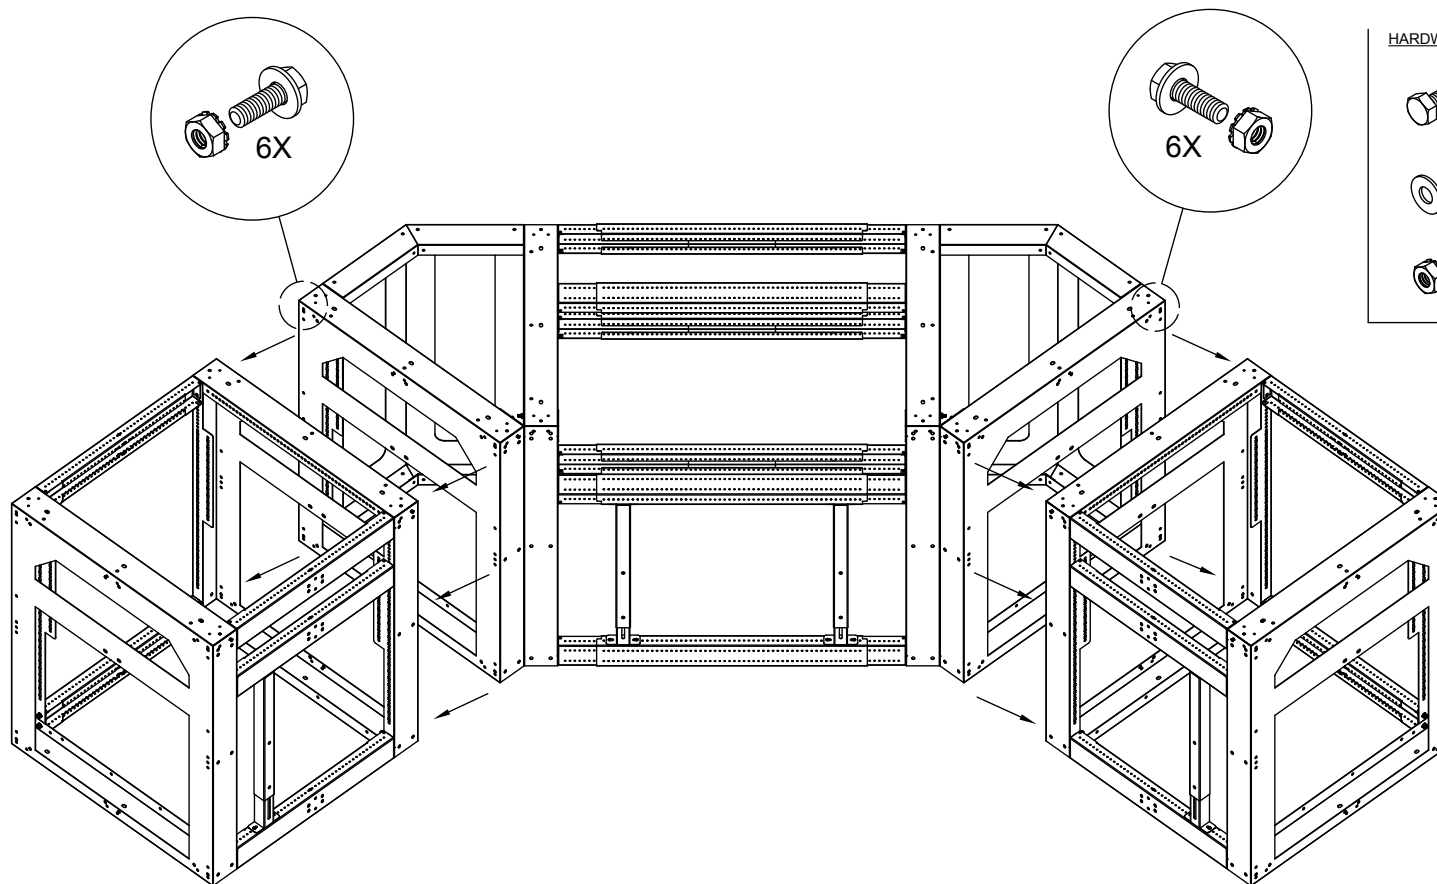

P/N: **UF-KIT-CAMBR**

HARDWARE PROVIDED

 1/4-20 X 3/4" HEX BOLTS

 1/4-20 FLAT WASHERS

 1/4-20 LOCK NUTS

ALL MODULES BOLT TOGETHER AS SHOWN