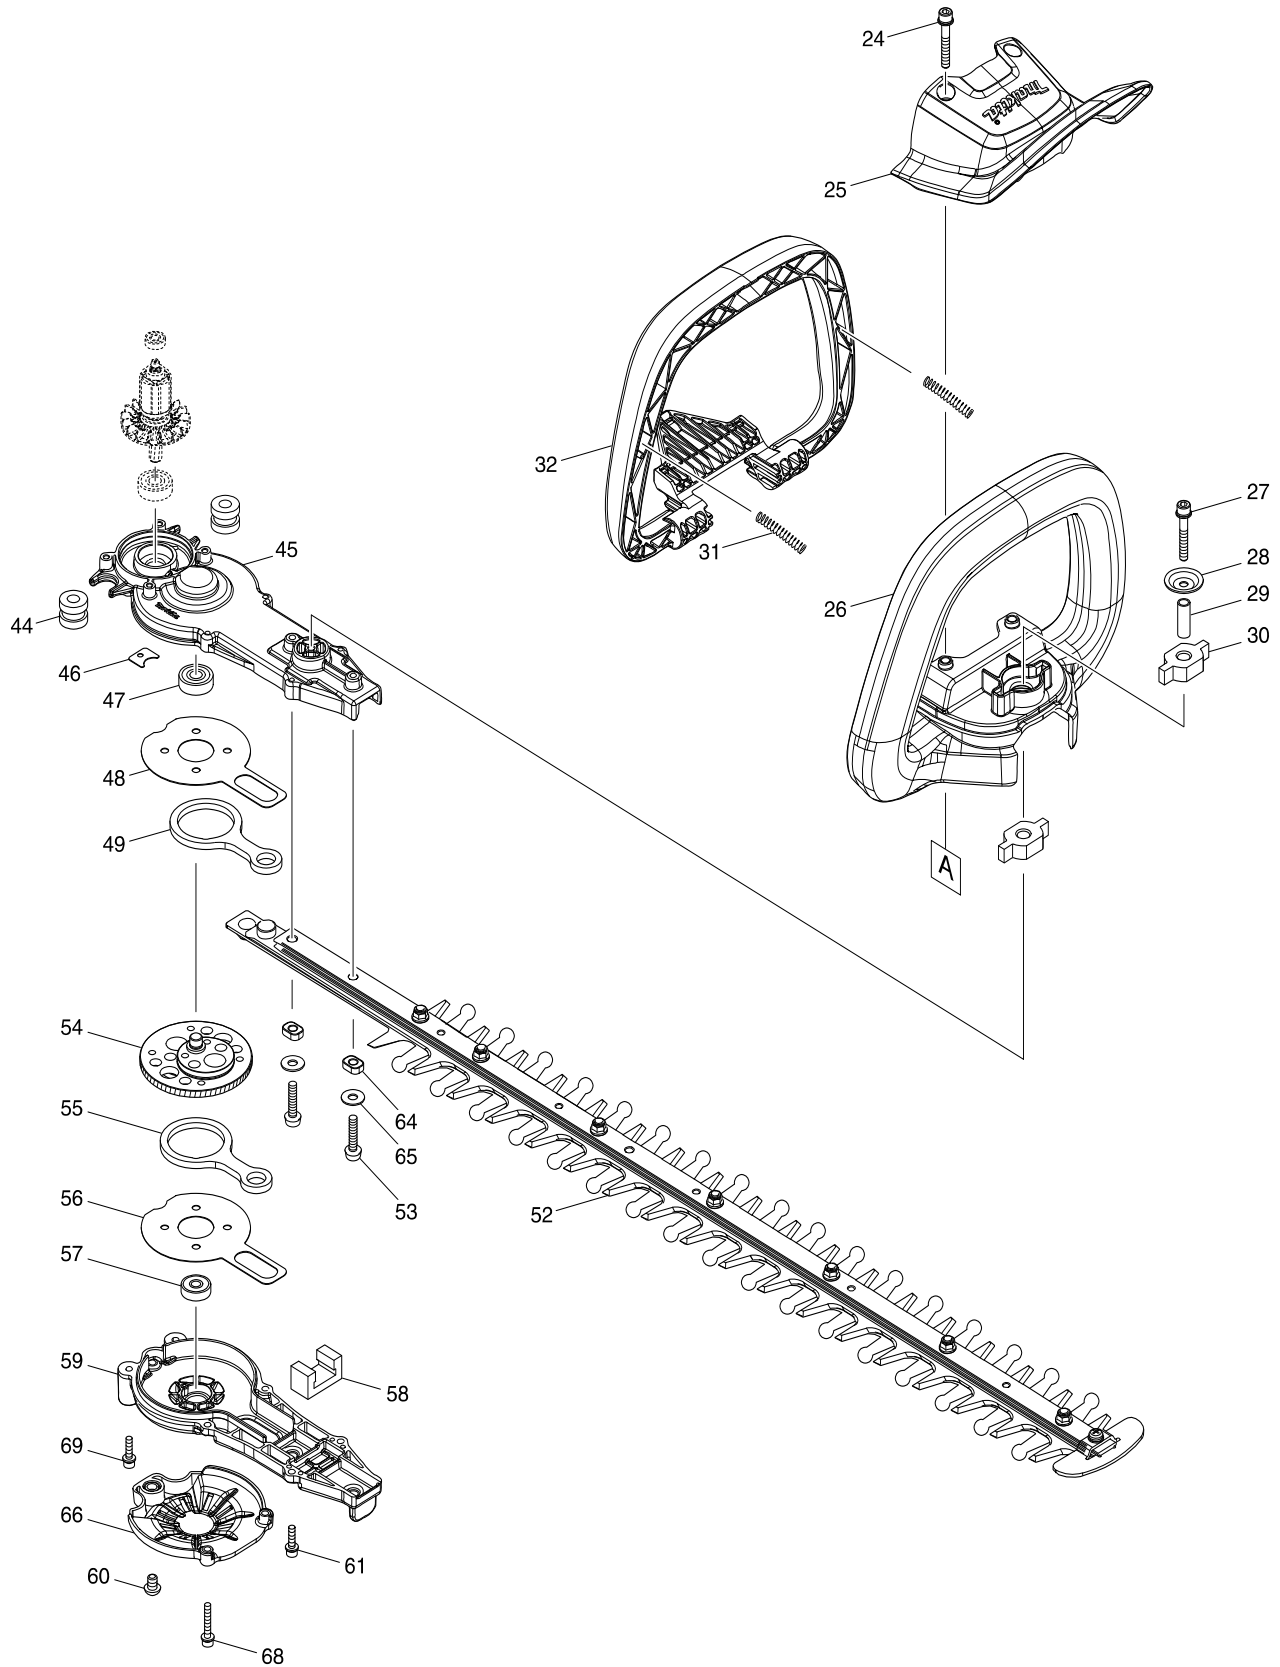

XHU07

Products with multiple versions are listed in subsiding order with the newest version on top not indented.

Section	Fig. No.	Part No.	Description	XHU07	Tech Bulletin	Notes
1	1	458406-0	LOCK LEVER L	1		
1	2	183J69-0	HANDLE SET	1		INC. 14
1	3	140A04-7	SUB CONTROLLER COMPLETE	1		
1	4	458570-7	SLIDER	1		
1	5	458405-2	LOCK ARM	1		
1	6	234204-4	COMPRESSION SPRING 8	1		
1	7	650781-2	SWITCH C3JW-6B-P	1		
1	8	458403-6	LOCK OFF LEVER	1		
1	9	458404-4	SWITCH LEVER R	1		
1	10	232454-5	TORSION SPRING 10	1		
1	11	620818-9	CONTROLLER	1		
1	12	644809-6	TERMINAL	1		
1	13	855G50-0	XHU07 SERIAL NO. LABEL	1		
1	14	183J69-0	HANDLE SET	1		INC. 2
1	15	266326-2	TAPPING SCREW 4X18	6		
1	16	458407-8	LOCK LEVER R	1		
1	17	266326-2	TAPPING SCREW 4X18	1		
1	18	855G44-5	XHU07 NAME PLATE	1		
1	19	183K21-4	HOUSING SET	1		INC. 22
1	20	651083-9	SWITCH C3XA-1PSPM	1		
1	21	266326-2	TAPPING SCREW 4X18	4		
1	22	183K21-4	HOUSING SET	1		INC. 19
1	23	266326-2	TAPPING SCREW 4X18	2		
1	33	422261-6	RUBBER SLEEVE	1		
1	34	183J52-7	MOTOR HOUSING SET	1		INC. 40
1	35	266490-9	TAPPING SCREW PT 2X6	3		
1	36	629352-6	STATOR	1		
1	37	652069-6	FLAT HEAD SCREW M3X6	3		
1	38	266326-2	TAPPING SCREW 4X18	4		
1	39	265178-8	PAN HEAD SCREW M4X16	4		
1	40	183J52-7	MOTOR HOUSING SET	1		INC. 34
1	41	211157-4	BALL BEARING 695ZZ	1		
1	42	519557-5	ROTOR ASSY	1		INC. 41,43
1	43	211032-4	BALL BEARING 608ZZ	1		
1	43	211032-4	BALL BEARING 608ZZ	1		