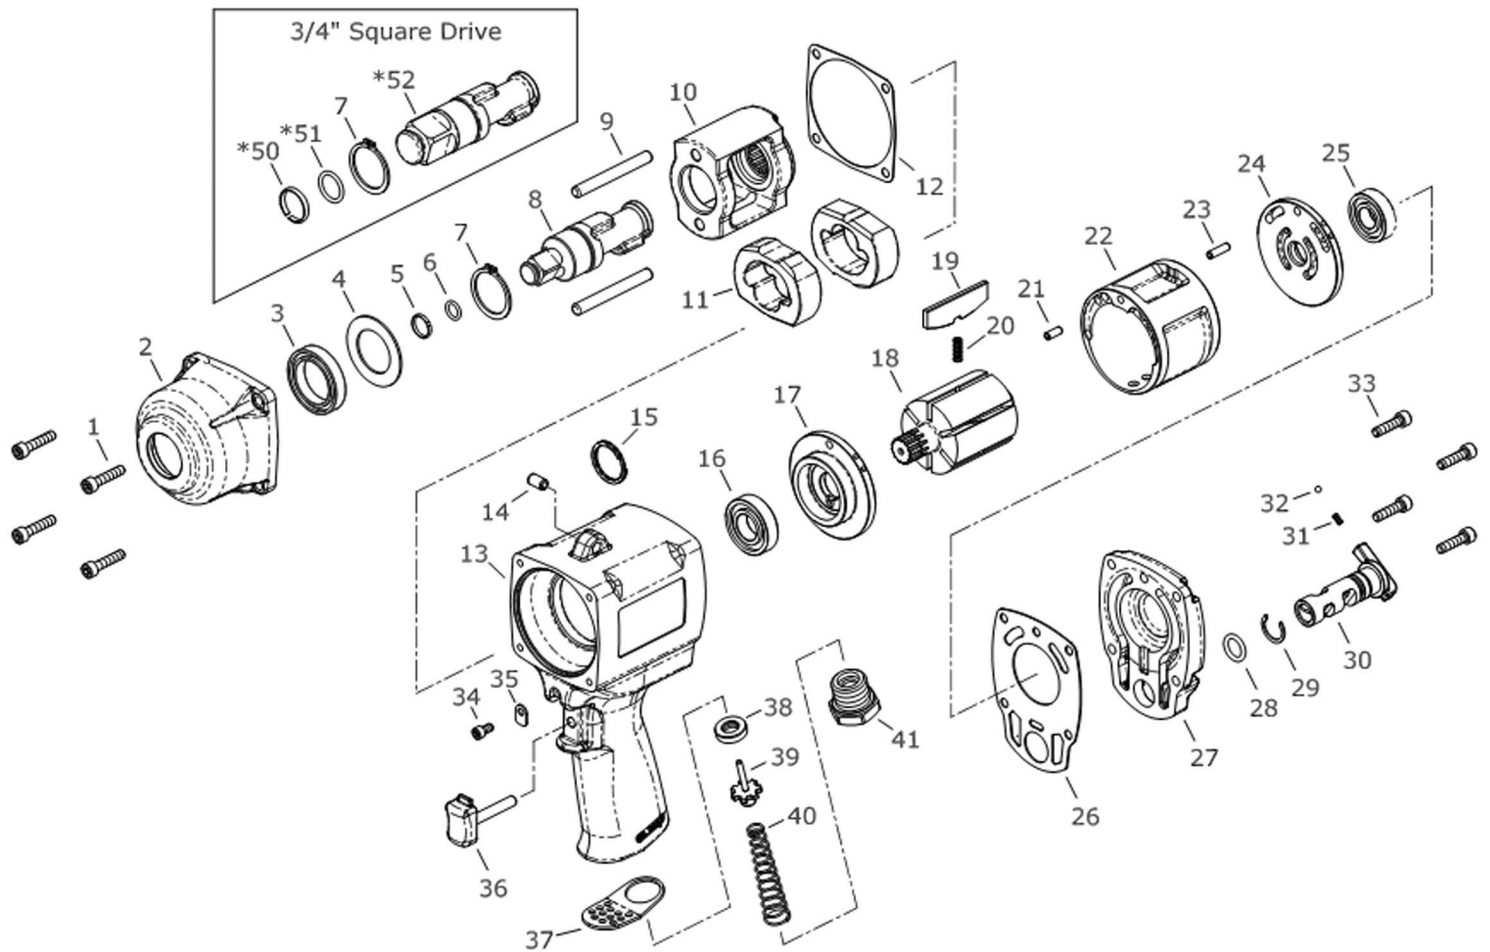

1/2" Square Drive

3/4" Square Drive

No.	Part No.	Description	Q'ty	No.	Part No.	Description	Q'ty
1	760048220	Screw	4	24	320804300	Rear End Plate	1
2	320800210	Clutch Housing	1	25	705600121	Ball Bearing	1
3	705680540	Ball Bearing	1	26	320800400	Gasket	1
4	320802410	Anvil Spacer	1	27	320800500	Housing Cap	1
5	790102000	Socket Retainer (1/2")	1	28	715011000	O-Ring	1
6	715007000	O-Ring (1/2")	1	29	731056000	Retaining Ring	1
7	731025000	Retaining Ring	1	30	320806700	Reverse Valve	1
8	320802000	Anvil (1/2")	1	31	320506800	Spring	1
9	320202300	Hammer Pin	2	32	710031751	Steel Ball	1
10	320802100	Hammer Cage	1	33	760048190	Screw	4
11	320802200	Hammer Dog	2	34	740040080	Screw	1
12	320800300	Gasket	1	35	320806200	Trigger Fixture	1
13	320800100	Motor Housing	1	36	320806000	Trigger	1
14	700060100	Spring Pin	1	37	320806600	Exhaust Deflector	1
15	320609100	Hanger	1	38	320306200	Throttle Bushing	1
16	705160020	Ball Bearing	1	39	320306300	Valve Stem	1
17	320804200	Front End Plate	1	40	320506100	Spring	1
18	320804000	Rotor	1	41	320206000	Hose Fitting	1
19	320804400	Rotor Blade	6				
20	320804600	Spring	6	*50	790304000	Socket Retainer (3/4")	1
21	700040100	Spring Pin	1	*51	719112000	O-Ring (3/4")	1
22	320804100	Cylinder	1	*52	320802010	Anvil (3/4")	1
23	700040140	Spring Pin	1				

* Parts for 3/4" Square drive WS-208,J23