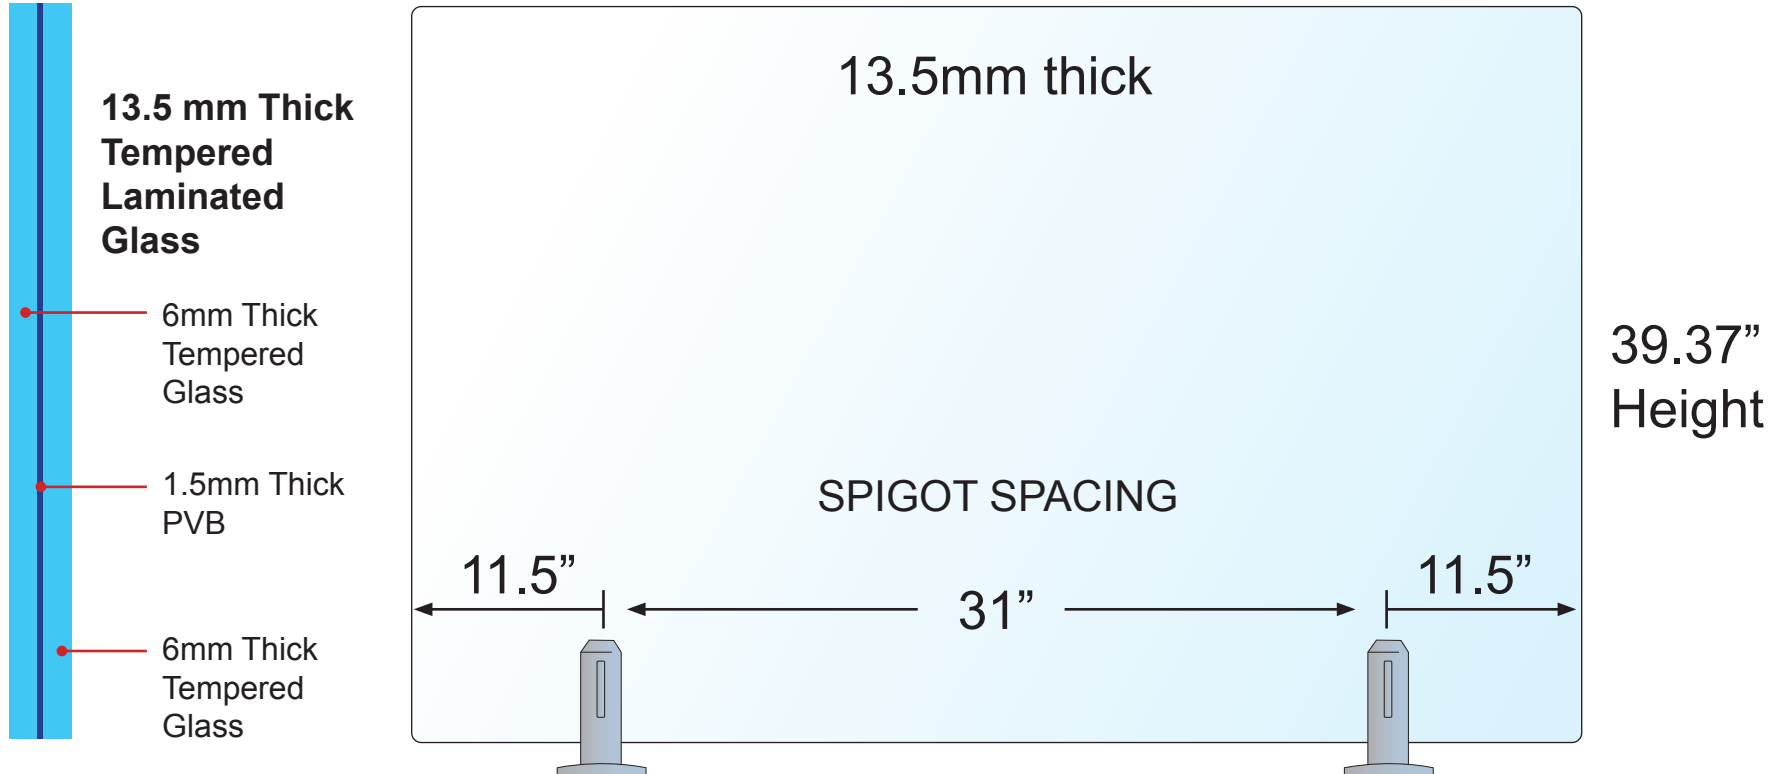

HERCULES GLASS PANEL SPEC SHEETS

ClearView
GLASS RAILINGS

60" WIDTH GLASS PANEL SPECS

60.0" (width)

13.5mm thick

**13.5 mm Thick
Tempered
Laminated
Glass**

6mm Thick
Tempered
Glass

1.5mm Thick
PVB

6mm Thick
Tempered
Glass

39.37"
Height

SPIGOT SPACING

12"

36"

12"

ClearView
GLASS RAILINGS

54" WIDTH GLASS PANEL SPECS

ClearView
GLASS RAILINGS

48" WIDTH GLASS PANEL SPECS

ClearView
GLASS RAILINGS

42" WIDTH GLASS PANEL SPECS

ClearView
GLASS RAILINGS

36" WIDTH GLASS PANEL SPECS

ClearView
GLASS RAILINGS

30" WIDTH GLASS PANEL SPECS

ClearView
GLASS RAILINGS

24" WIDTH GLASS PANEL SPECS

ClearView
GLASS RAILINGS

18" WIDTH GLASS PANEL SPECS

ClearView
GLASS RAILINGS

12" WIDTH GLASS PANEL SPECS