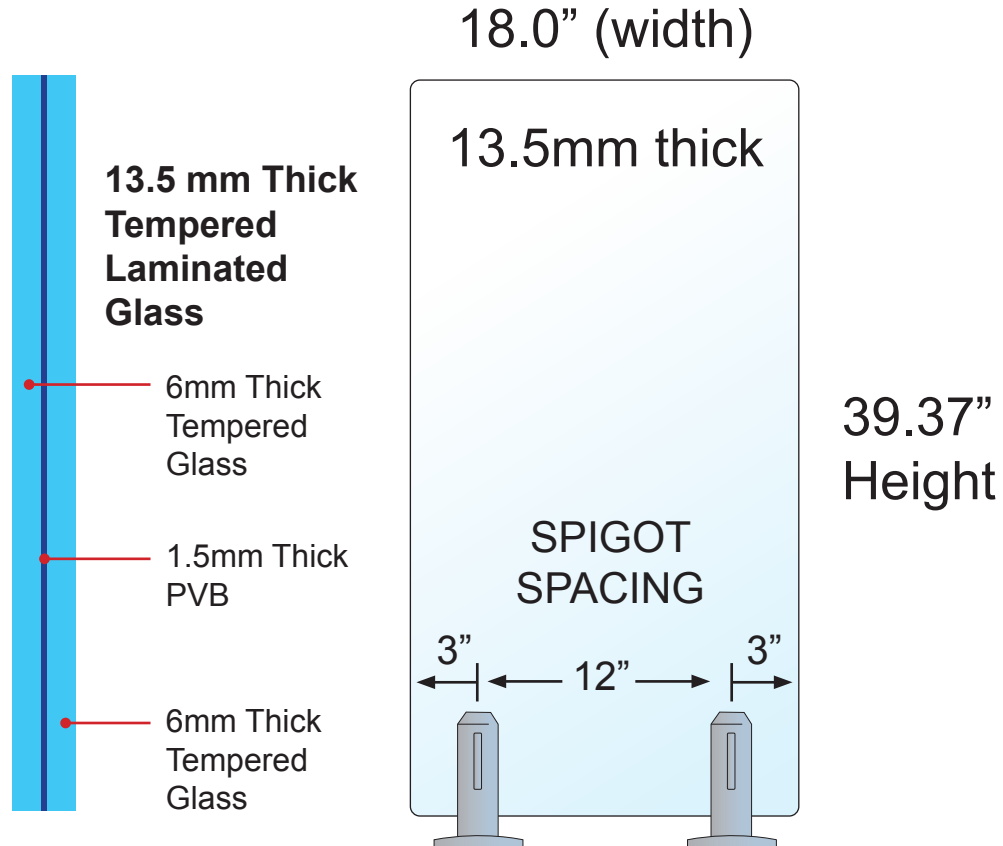

HERCULES GLASS PANEL SPEC SHEETS

ClearView
GLASS RAILINGS

60" WIDTH GLASS PANEL SPECS

60.0" (width)

13.5mm thick

**13.5 mm Thick
Tempered
Laminated
Glass**

6mm Thick
Tempered
Glass

1.5mm Thick
PVB

6mm Thick
Tempered
Glass

39.37"
Height

SPIGOT SPACING

12"

36"

12"

ClearView
GLASS RAILINGS

54" WIDTH GLASS PANEL SPECS

ClearView
GLASS RAILINGS

48" WIDTH GLASS PANEL SPECS

ClearView
GLASS RAILINGS

42" WIDTH GLASS PANEL SPECS

ClearView
GLASS RAILINGS

36" WIDTH GLASS PANEL SPECS

ClearView
GLASS RAILINGS

30" WIDTH GLASS PANEL SPECS

ClearView
GLASS RAILINGS

24" WIDTH GLASS PANEL SPECS

ClearView
GLASS RAILINGS

18" WIDTH GLASS PANEL SPECS

ClearView
GLASS RAILINGS

12" WIDTH GLASS PANEL SPECS