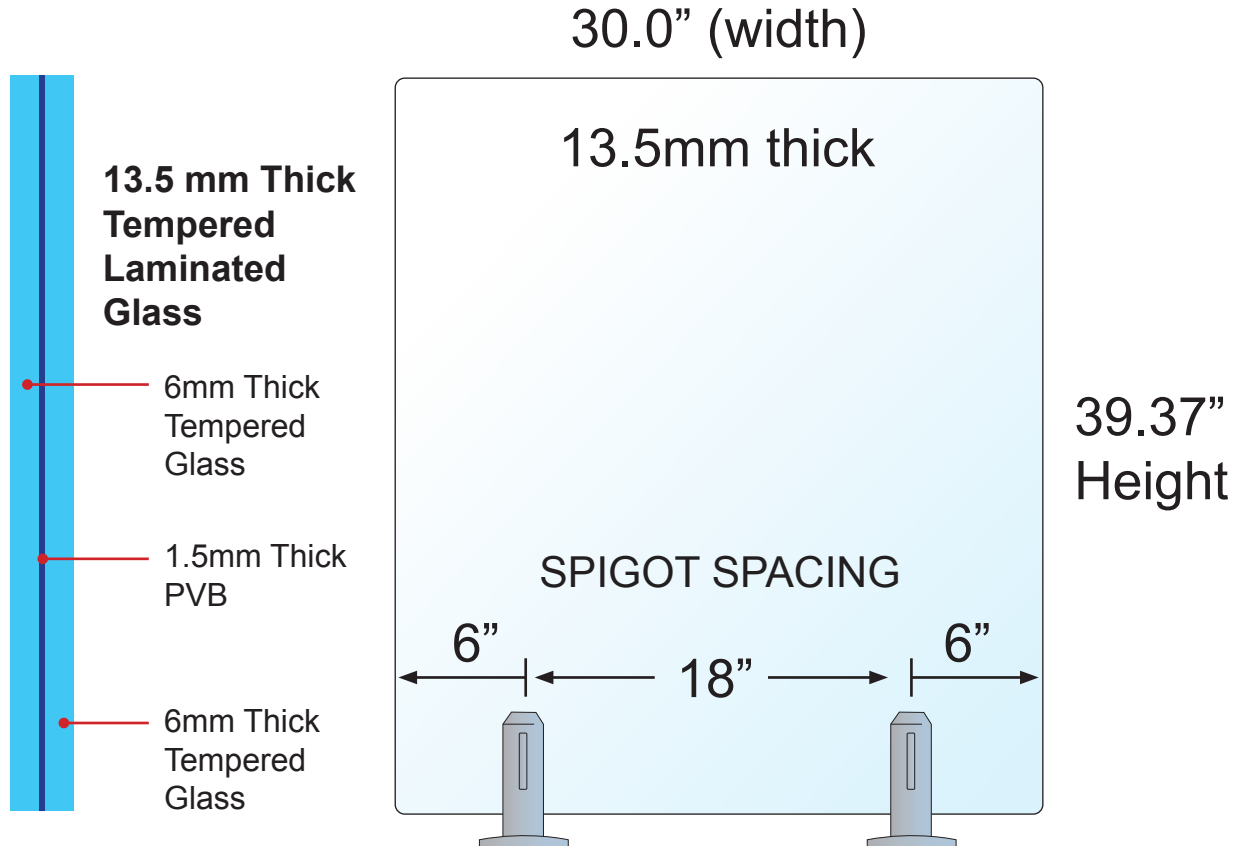

HERCULES GLASS PANEL SPEC SHEETS

ClearView
GLASS RAILINGS

60" WIDTH GLASS PANEL SPECS

60.0" (width)

13.5mm thick

**13.5 mm Thick
Tempered
Laminated
Glass**

6mm Thick
Tempered
Glass

1.5mm Thick
PVB

6mm Thick
Tempered
Glass

39.37"
Height

SPIGOT SPACING

12"

36"

12"

ClearView
GLASS RAILINGS

54" WIDTH GLASS PANEL SPECS

ClearView
GLASS RAILINGS

48" WIDTH GLASS PANEL SPECS

ClearView
GLASS RAILINGS

42" WIDTH GLASS PANEL SPECS

ClearView
GLASS RAILINGS

36" WIDTH GLASS PANEL SPECS

ClearView
GLASS RAILINGS

30" WIDTH GLASS PANEL SPECS

ClearView
GLASS RAILINGS

24" WIDTH GLASS PANEL SPECS

ClearView
GLASS RAILINGS

18" WIDTH GLASS PANEL SPECS

ClearView
GLASS RAILINGS

12" WIDTH GLASS PANEL SPECS