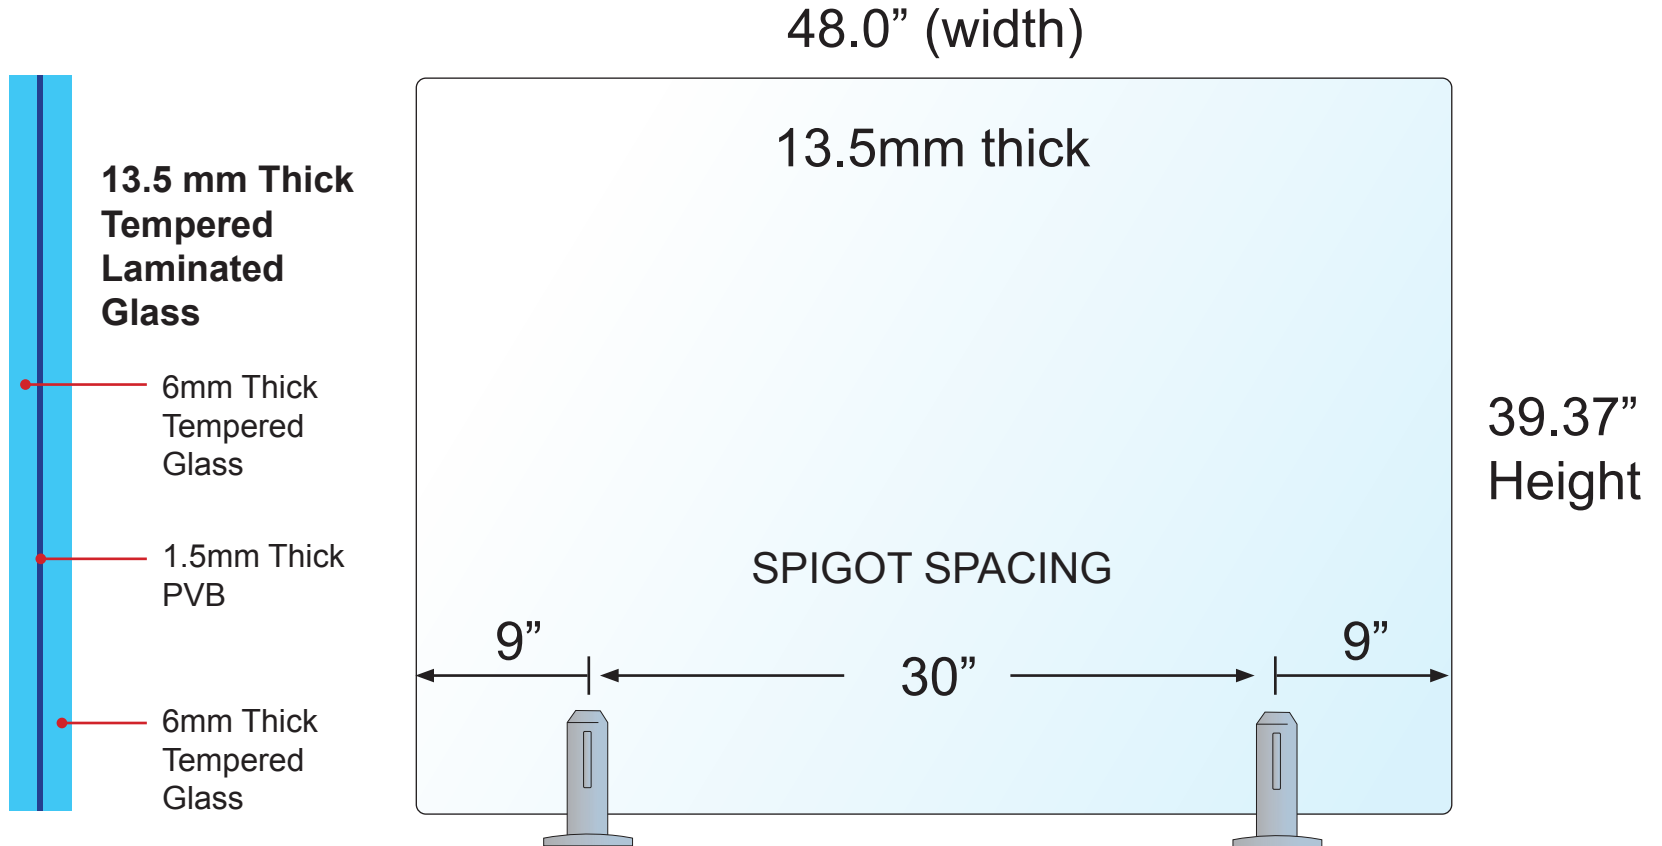

HERCULES GLASS PANEL SPEC SHEETS

ClearView
GLASS RAILINGS

60" WIDTH GLASS PANEL SPECS

60.0" (width)

13.5mm thick

**13.5 mm Thick
Tempered
Laminated
Glass**

6mm Thick
Tempered
Glass

1.5mm Thick
PVB

6mm Thick
Tempered
Glass

39.37"
Height

SPIGOT SPACING

12"

36"

12"

ClearView
GLASS RAILINGS

54" WIDTH GLASS PANEL SPECS

ClearView
GLASS RAILINGS

48" WIDTH GLASS PANEL SPECS

ClearView
GLASS RAILINGS

42" WIDTH GLASS PANEL SPECS

ClearView
GLASS RAILINGS

36" WIDTH GLASS PANEL SPECS

ClearView
GLASS RAILINGS

30" WIDTH GLASS PANEL SPECS

ClearView
GLASS RAILINGS

24" WIDTH GLASS PANEL SPECS

ClearView
GLASS RAILINGS

18" WIDTH GLASS PANEL SPECS

ClearView
GLASS RAILINGS

12" WIDTH GLASS PANEL SPECS