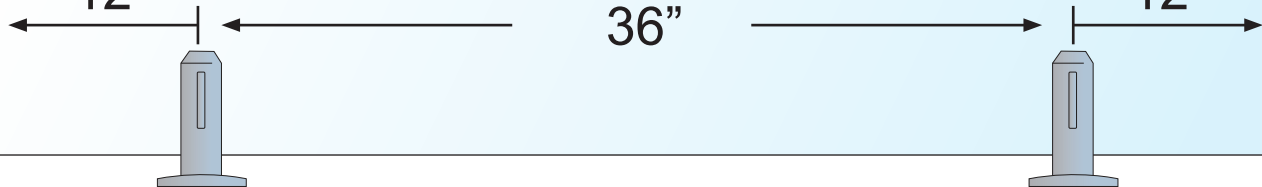

HERCULES GLASS PANEL SPEC SHEETS

ClearView
GLASS RAILINGS

60" WIDTH GLASS PANEL SPECS

60.0" (width)

13.5mm thick

**13.5 mm Thick
Tempered
Laminated
Glass**

6mm Thick
Tempered
Glass

1.5mm Thick
PVB

6mm Thick
Tempered
Glass

39.37"
Height

SPIGOT SPACING

12"

36"

12"

ClearView
GLASS RAILINGS

54" WIDTH GLASS PANEL SPECS

ClearView
GLASS RAILINGS

48" WIDTH GLASS PANEL SPECS

ClearView
GLASS RAILINGS

42" WIDTH GLASS PANEL SPECS

ClearView
GLASS RAILINGS

36" WIDTH GLASS PANEL SPECS

ClearView
GLASS RAILINGS

30" WIDTH GLASS PANEL SPECS

ClearView
GLASS RAILINGS

24" WIDTH GLASS PANEL SPECS

ClearView
GLASS RAILINGS

18" WIDTH GLASS PANEL SPECS

ClearView
GLASS RAILINGS

12" WIDTH GLASS PANEL SPECS