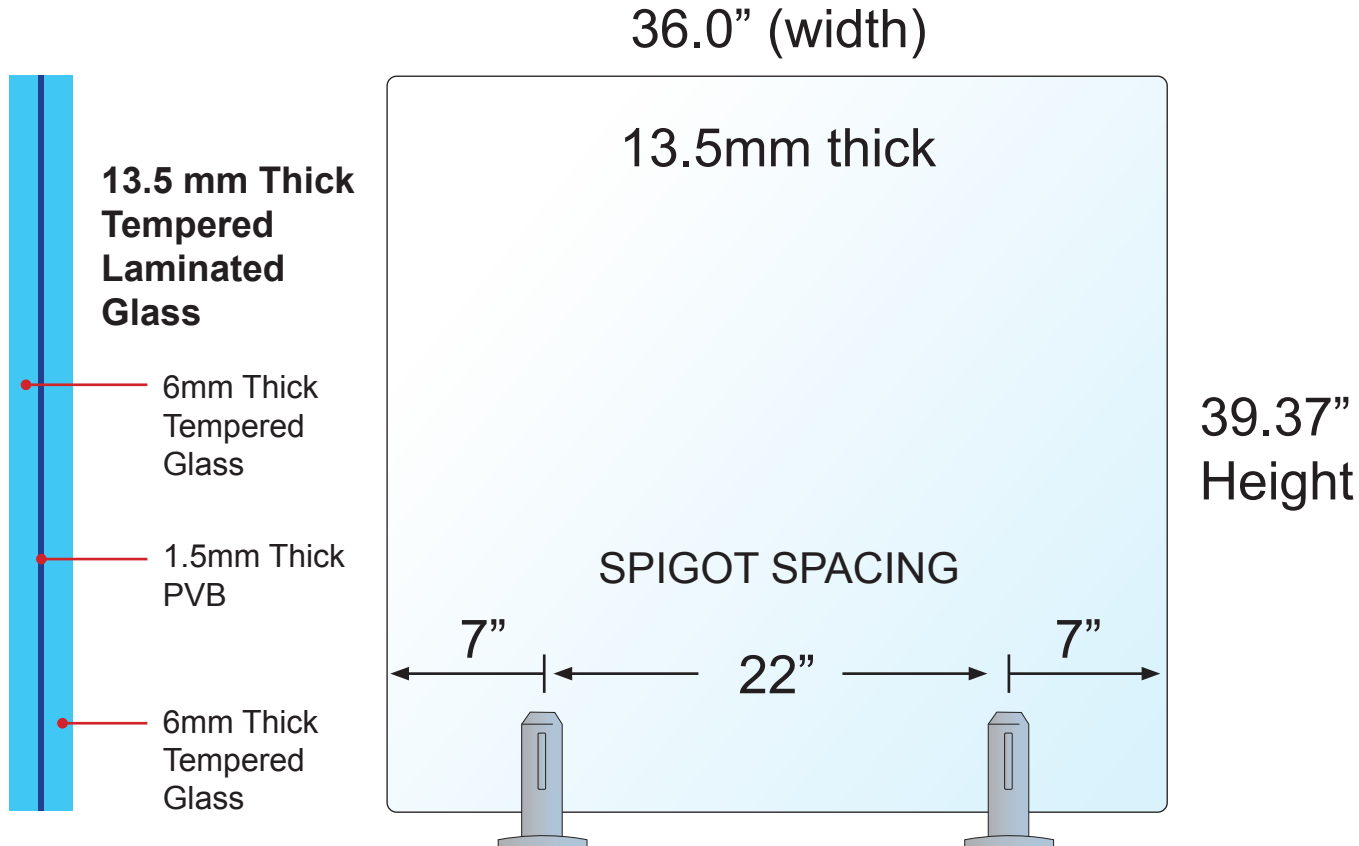

HERCULES GLASS PANEL SPEC SHEETS

ClearView
GLASS RAILINGS

60" WIDTH GLASS PANEL SPECS

60.0" (width)

13.5mm thick

**13.5 mm Thick
Tempered
Laminated
Glass**

6mm Thick
Tempered
Glass

1.5mm Thick
PVB

6mm Thick
Tempered
Glass

39.37"
Height

SPIGOT SPACING

12"

36"

12"

ClearView
GLASS RAILINGS

54" WIDTH GLASS PANEL SPECS

ClearView
GLASS RAILINGS

48" WIDTH GLASS PANEL SPECS

ClearView
GLASS RAILINGS

42" WIDTH GLASS PANEL SPECS

ClearView
GLASS RAILINGS

36" WIDTH GLASS PANEL SPECS

ClearView
GLASS RAILINGS

30" WIDTH GLASS PANEL SPECS

ClearView
GLASS RAILINGS

24" WIDTH GLASS PANEL SPECS

ClearView
GLASS RAILINGS

18" WIDTH GLASS PANEL SPECS

ClearView
GLASS RAILINGS

12" WIDTH GLASS PANEL SPECS