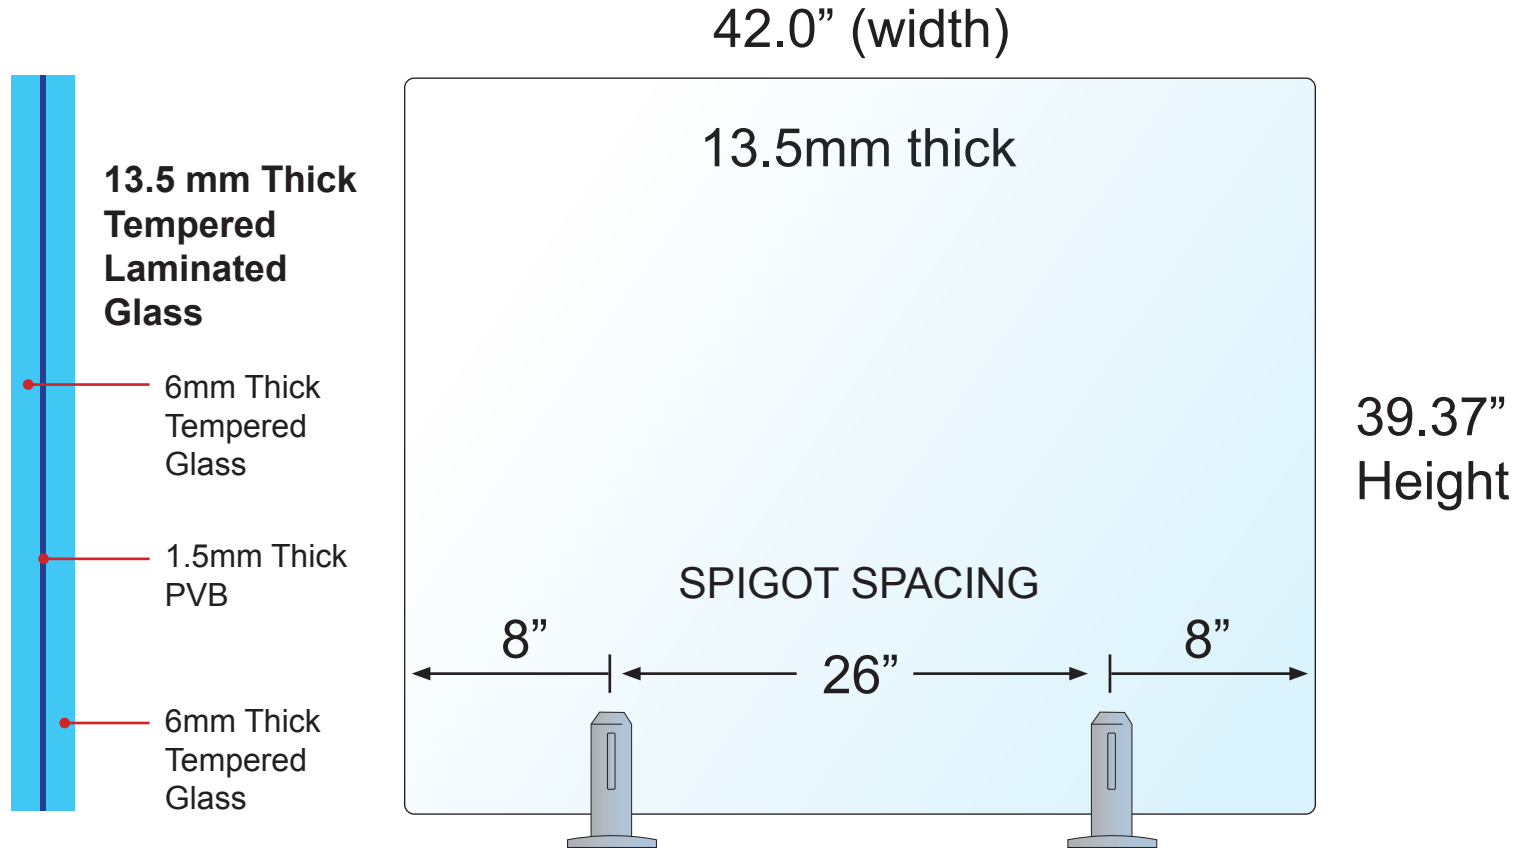

HERCULES GLASS PANEL SPEC SHEETS

ClearView
GLASS RAILINGS

60" WIDTH GLASS PANEL SPECS

60.0" (width)

13.5mm thick

**13.5 mm Thick
Tempered
Laminated
Glass**

6mm Thick
Tempered
Glass

1.5mm Thick
PVB

6mm Thick
Tempered
Glass

39.37"
Height

SPIGOT SPACING

12"

36"

12"

ClearView
GLASS RAILINGS

54" WIDTH GLASS PANEL SPECS

ClearView
GLASS RAILINGS

48" WIDTH GLASS PANEL SPECS

ClearView
GLASS RAILINGS

42" WIDTH GLASS PANEL SPECS

ClearView
GLASS RAILINGS

36" WIDTH GLASS PANEL SPECS

ClearView
GLASS RAILINGS

30" WIDTH GLASS PANEL SPECS

ClearView
GLASS RAILINGS

24" WIDTH GLASS PANEL SPECS

ClearView
GLASS RAILINGS

18" WIDTH GLASS PANEL SPECS

ClearView
GLASS RAILINGS

12" WIDTH GLASS PANEL SPECS