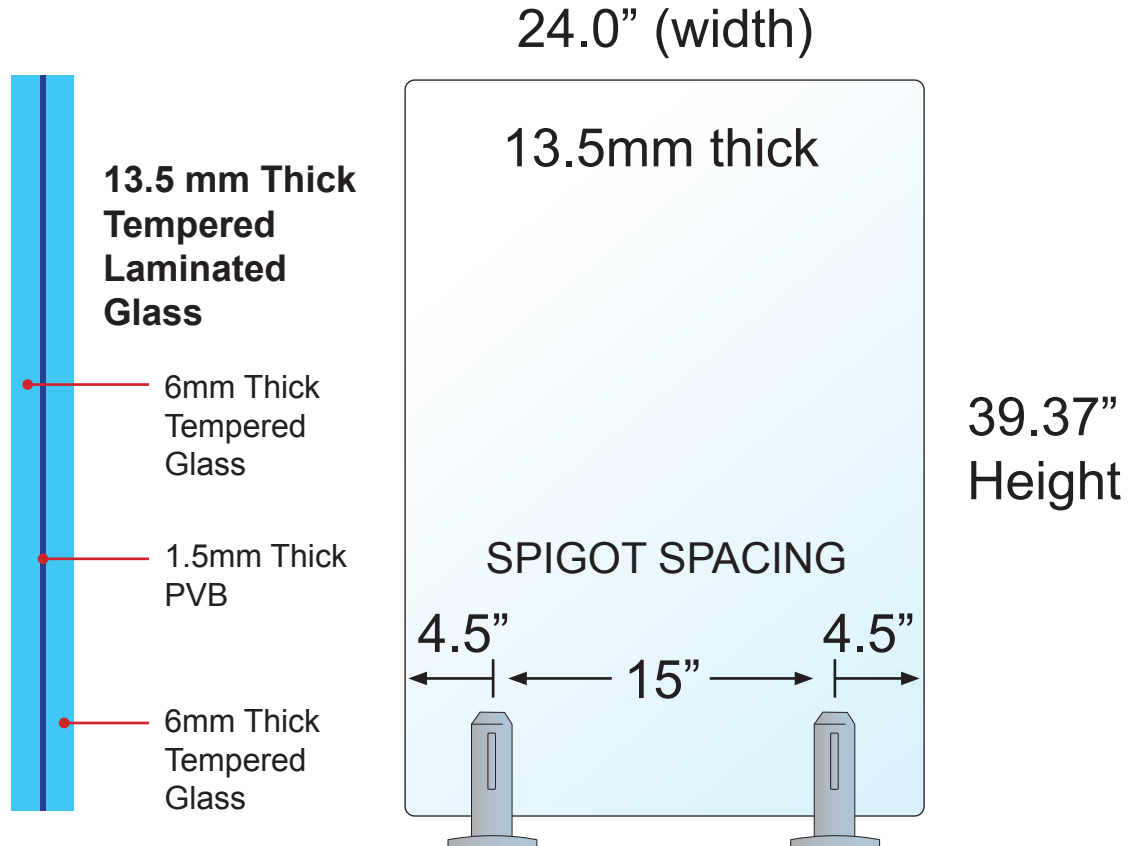

HERCULES GLASS PANEL SPEC SHEETS

ClearView
GLASS RAILINGS

60" WIDTH GLASS PANEL SPECS

60.0" (width)

13.5mm thick

**13.5 mm Thick
Tempered
Laminated
Glass**

6mm Thick
Tempered
Glass

1.5mm Thick
PVB

6mm Thick
Tempered
Glass

39.37"
Height

SPIGOT SPACING

12"

36"

12"

ClearView
GLASS RAILINGS

54" WIDTH GLASS PANEL SPECS

ClearView
GLASS RAILINGS

48" WIDTH GLASS PANEL SPECS

ClearView
GLASS RAILINGS

42" WIDTH GLASS PANEL SPECS

ClearView
GLASS RAILINGS

36" WIDTH GLASS PANEL SPECS

ClearView
GLASS RAILINGS

30" WIDTH GLASS PANEL SPECS

ClearView
GLASS RAILINGS

24" WIDTH GLASS PANEL SPECS

ClearView
GLASS RAILINGS

18" WIDTH GLASS PANEL SPECS

ClearView
GLASS RAILINGS

12" WIDTH GLASS PANEL SPECS