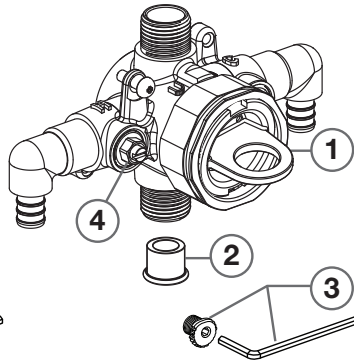

American Standard

Flash™ Shower Valve Rough With Screwdriver Stops

MODEL NUMBERS

RU101SS
RU102SS
RU107SS
RU108SS
RU109SS
RU107ESS
RU108ESS

RU101SS

RU107SS

RU108SS

RU109SS

RU107ESS

RU108ESS

- ① M970452-0070A
FIXATION RING KIT
- ② 050145-0070A
1/2" SWEAT PLUG
- ③ M970453-0070A
LOCKING CAM
SCREW KIT
- ④ M970451-0070A
SCREWDRIVER
STOPS

RU102SS

- ① M970452-0070A
FIXATION RING KIT
- ② M970453-0070A
LOCKING CAM
SCREW KIT
- ③ M970451-0070A
SCREWDRIVER
STOPS