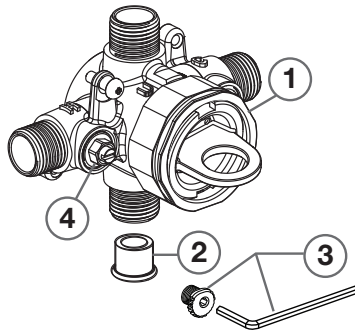

NUMÉROS DE MODÈLES

RU101SS
RU102SS
RU107SS
RU108SS
RU109SS
RU107ESS
RU108ESS

RU101SS