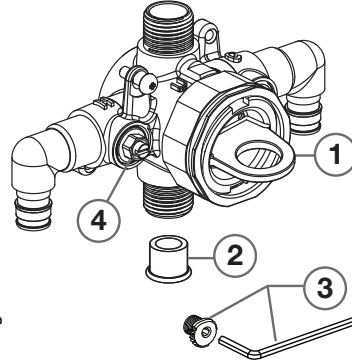

American Standard

Flash™ Shower Valve Rough With Screwdriver Stops

MODEL NUMBERS

RU101SS
RU102SS
RU107SS
RU108SS
RU109SS
RU107ESS
RU108ESS

RU101SS

RU107SS

RU108SS

RU109SS

RU107ESS

RU108ESS

- ① M970452-0070A
FIXATION RING KIT
- ② 050145-0070A
1/2" SWEAT PLUG
- ③ M970453-0070A
LOCKING CAM
SCREW KIT
- ④ M970451-0070A
SCREWDRIVER
STOPS

RU102SS

- ① M970452-0070A
FIXATION RING KIT
- ② M970453-0070A
LOCKING CAM
SCREW KIT
- ③ M970451-0070A
SCREWDRIVER
STOPS