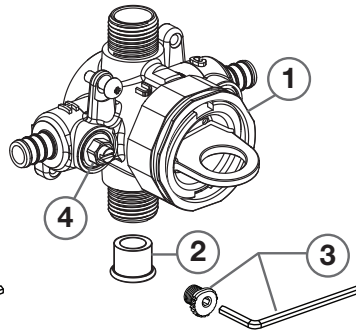

American Standard

Flash™ Shower Valve Rough With Screwdriver Stops

MODEL NUMBERS

RU101SS
RU102SS
RU107SS
RU108SS
RU109SS
RU107ESS
RU108ESS

RU101SS

RU107SS

RU108SS

RU109SS

RU107ESS

RU108ESS

- ① M970452-0070A
FIXATION RING KIT
- ② 050145-0070A
1/2" SWEAT PLUG
- ③ M970453-0070A
LOCKING CAM
SCREW KIT
- ④ M970451-0070A
SCREWDRIVER
STOPS

RU102SS

- ① M970452-0070A
FIXATION RING KIT
- ② M970453-0070A
LOCKING CAM
SCREW KIT
- ③ M970451-0070A
SCREWDRIVER
STOPS