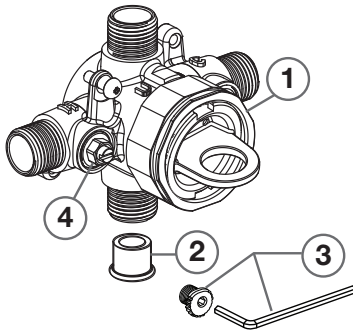

American Standard

Flash™ Shower Valve Rough With Screwdriver Stops

MODEL NUMBERS

RU101SS
RU102SS
RU107SS
RU108SS
RU109SS
RU107ESS
RU108ESS

RU101SS

RU107SS

RU108SS

RU109SS

RU107ESS

RU108ESS

- ① M970452-0070A
FIXATION RING KIT
- ② 050145-0070A
1/2" SWEAT PLUG
- ③ M970453-0070A
LOCKING CAM
SCREW KIT
- ④ M970451-0070A
SCREWDRIVER
STOPS

RU102SS

- ① M970452-0070A
FIXATION RING KIT
- ② M970453-0070A
LOCKING CAM
SCREW KIT
- ③ M970451-0070A
SCREWDRIVER
STOPS