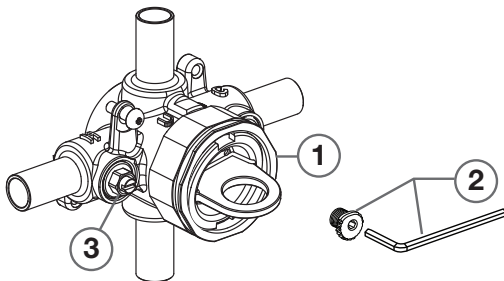

RU107ESS

RU108ESS

- ① M970452-0070A
FIXATION RING KIT
- ② 050145-0070A
1/2" SWEAT PLUG
- ③ M970453-0070A
LOCKING CAM
SCREW KIT
- ④ M970451-0070A
SCREWDRIVER
STOPS

RU102SS

- ① M970452-0070A
FIXATION RING KIT
- ② M970453-0070A
LOCKING CAM
SCREW KIT
- ③ M970451-0070A
SCREWDRIVER
STOPS