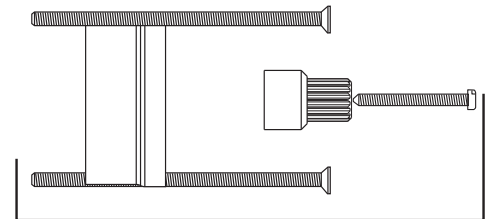

PURCHASED SEPARATELY

M954805-YYY0A
DEEP ROUGH-IN
KIT

HOT LINE FOR HELP

For toll-free information and answers to your questions, call:
1 (800) 442-1902
Mon. - Fri. 8:00 a.m. to 8:00 p.m. EST
Saturday 10:00 a.m. to 4:00 p.m. EST
IN CANADA 1-800-387-0369
(TORONTO 1-905-306-1093)
Weekdays 8:00 a.m. to 7:00 p.m. EST
IN MEXICO 01-800-839-1200

Product names listed herein are
trademarks of AS America, Inc.
© AS America, Inc. 2019

PART OF **LIXIL**