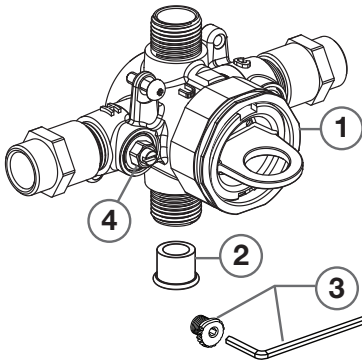

American Standard

Flash™ Shower Valve Rough With Screwdriver Stops

MODEL NUMBERS

RU101SS
RU102SS
RU107SS
RU108SS
RU109SS
RU107ESS
RU108ESS

RU101SS

RU107SS

RU108SS

RU109SS

RU107ESS

RU108ESS

- ① M970452-0070A
FIXATION RING KIT
- ② 050145-0070A
1/2" SWEAT PLUG
- ③ M970453-0070A
LOCKING CAM
SCREW KIT
- ④ M970451-0070A
SCREWDRIVER
STOPS

RU102SS

- ① M970452-0070A
FIXATION RING KIT
- ② M970453-0070A
LOCKING CAM
SCREW KIT
- ③ M970451-0070A
SCREWDRIVER
STOPS