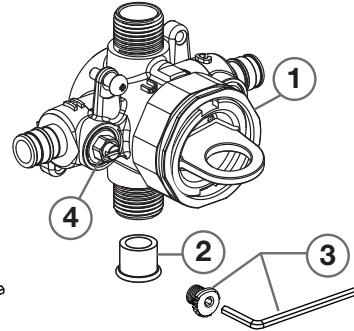

American Standard

Flash™ Shower Valve Rough With Screwdriver Stops

MODEL NUMBERS

RU101SS
RU102SS
RU107SS
RU108SS
RU109SS
RU107ESS
RU108ESS

RU101SS

RU107SS

RU108SS

RU109SS

RU107ESS

RU108ESS

- ① M970452-0070A
FIXATION RING KIT
- ② 050145-0070A
1/2" SWEAT PLUG
- ③ M970453-0070A
LOCKING CAM
SCREW KIT
- ④ M970451-0070A
SCREWDRIVER
STOPS

RU102SS

- ① M970452-0070A
FIXATION RING KIT
- ② M970453-0070A
LOCKING CAM
SCREW KIT
- ③ M970451-0070A
SCREWDRIVER
STOPS