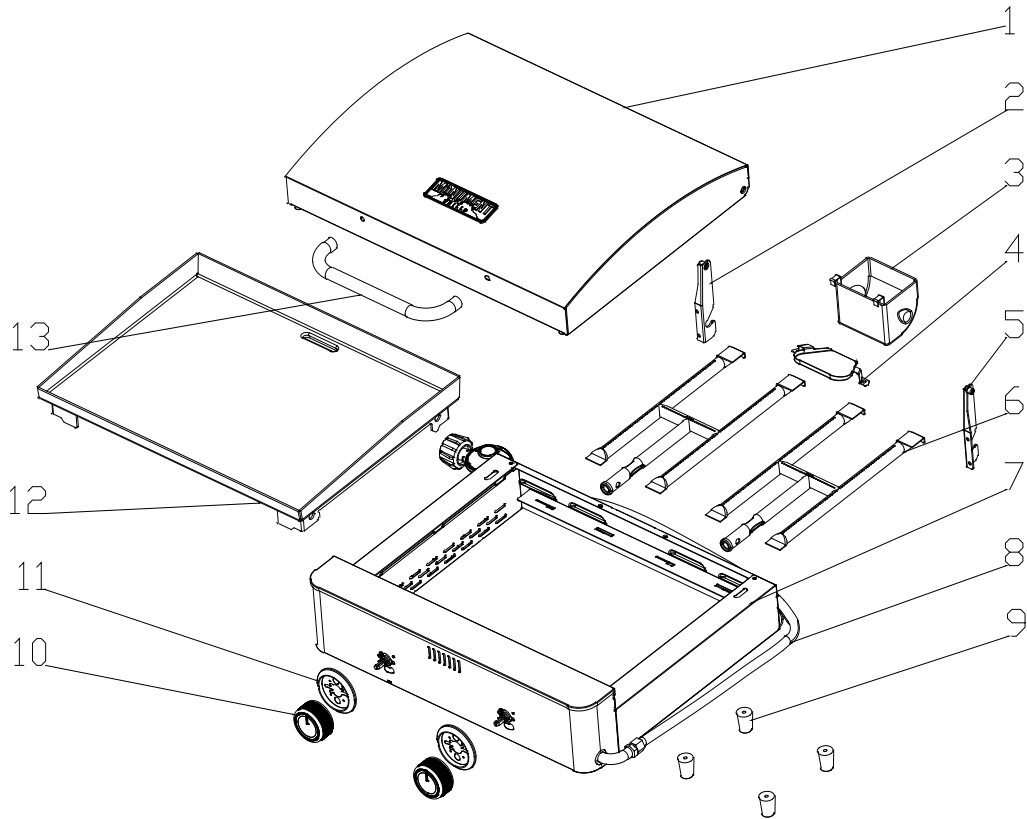

Model 55000 Parts Diagram

Model 55000 Parts List

Seq. NO.	Material code	Appellation	Qty
1	D30X003365	Main Lid	1
2	A02121931	Lid Supporter , Left	1
3	A0212497	Grease Box	1
4	D30M000607	Oil Drain	1
5	A02121932	Lid Supporter , Right	1
6	A02121943	Main Burner	2
7	D30X003366	Firebox Assembly	1
8	A02120851	Regulator	1
9	A0206080	Feet	4
10	A02120817	Control Knob	2
11	D010013934	Control Knob Base	2
12	A02121925	Gas Griddle	1
13	A02120143	Main Lid Handle	1

Important: Use only parts listed above. When ordering parts, providing the following information:

Model #
 1. Part Number (see PART# in chart)
 2. Part Description
 3. Quantity of parts needed