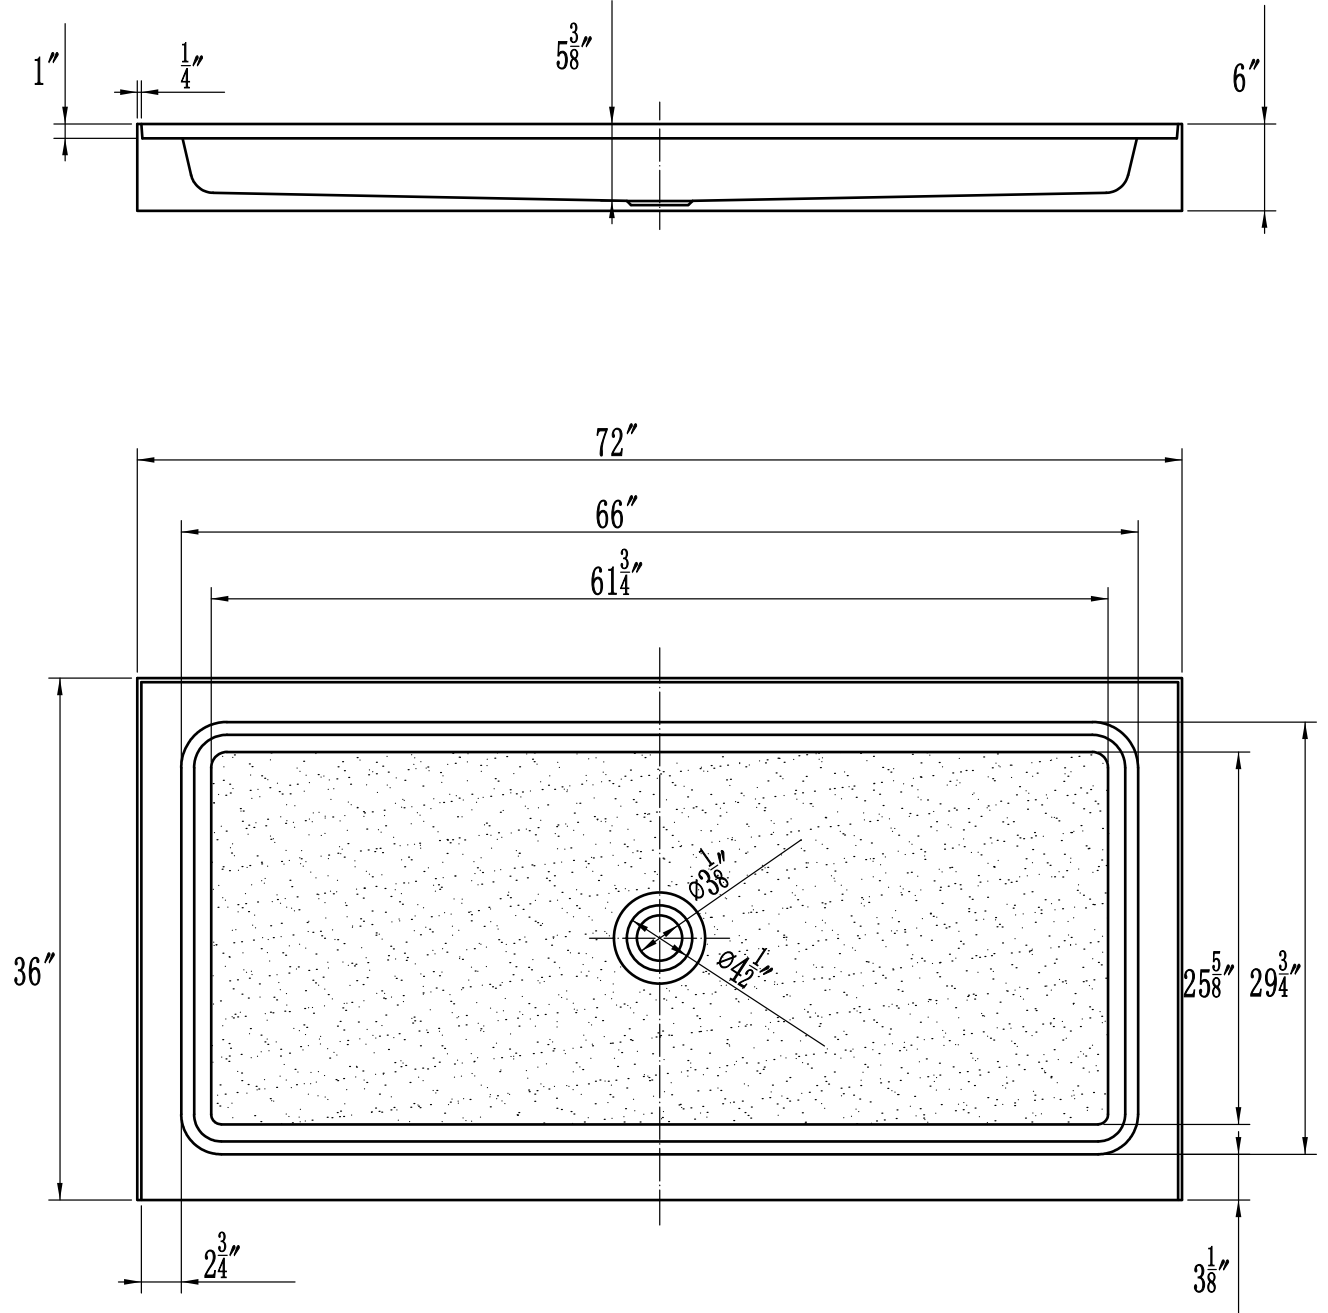

HPG7236-WH

WESTBRASS <small>Fine Decorative Plumbing Since 1935</small>		2429 E. Olympic Blvd. Los Angeles, CA 90021	
TITLE 72 x 36 White Acrylic Shower Pan - 3 wall			
DWG NO. HPG7236-WH	DATE 6-12-2020	REV A	
Scale	mrohlfs	Sheet 1 of 1	