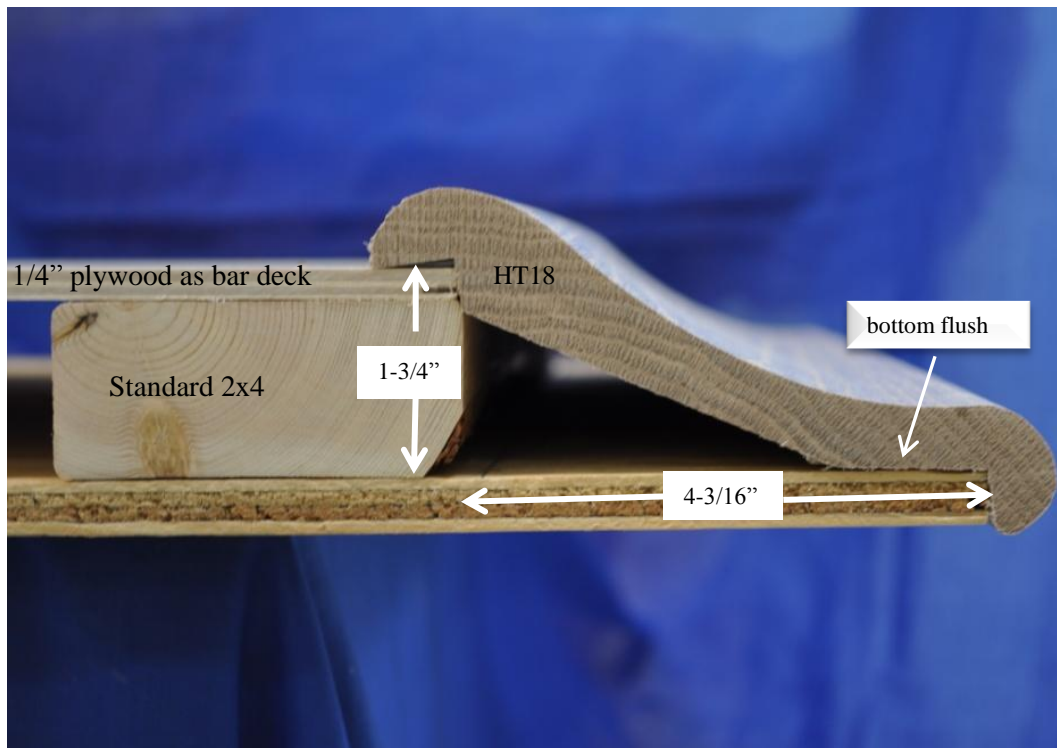

## HT18 Bar Rail Installation Options

HT18 Installed with 3/4'' bar deck

HT18 Installed with 1/4'' finished plywood bar deck