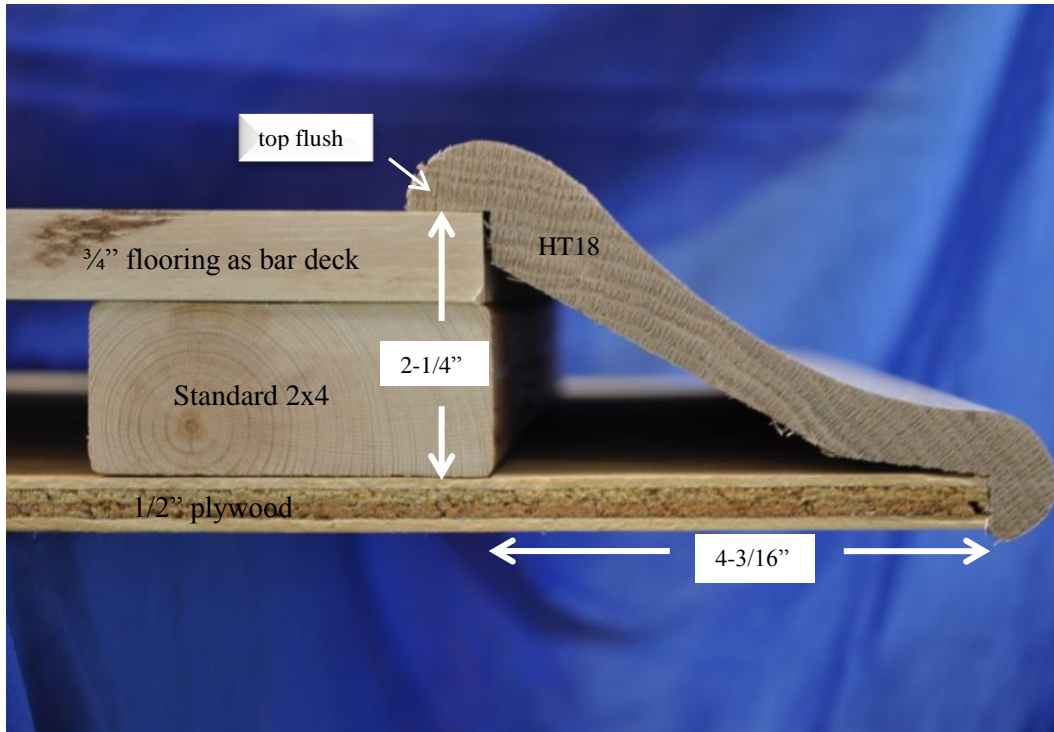

## HT18 Bar Rail Installation Options

HT18 Installed with 3/4'' bar deck

HT18 Installed with 1/4'' finished plywood bar deck