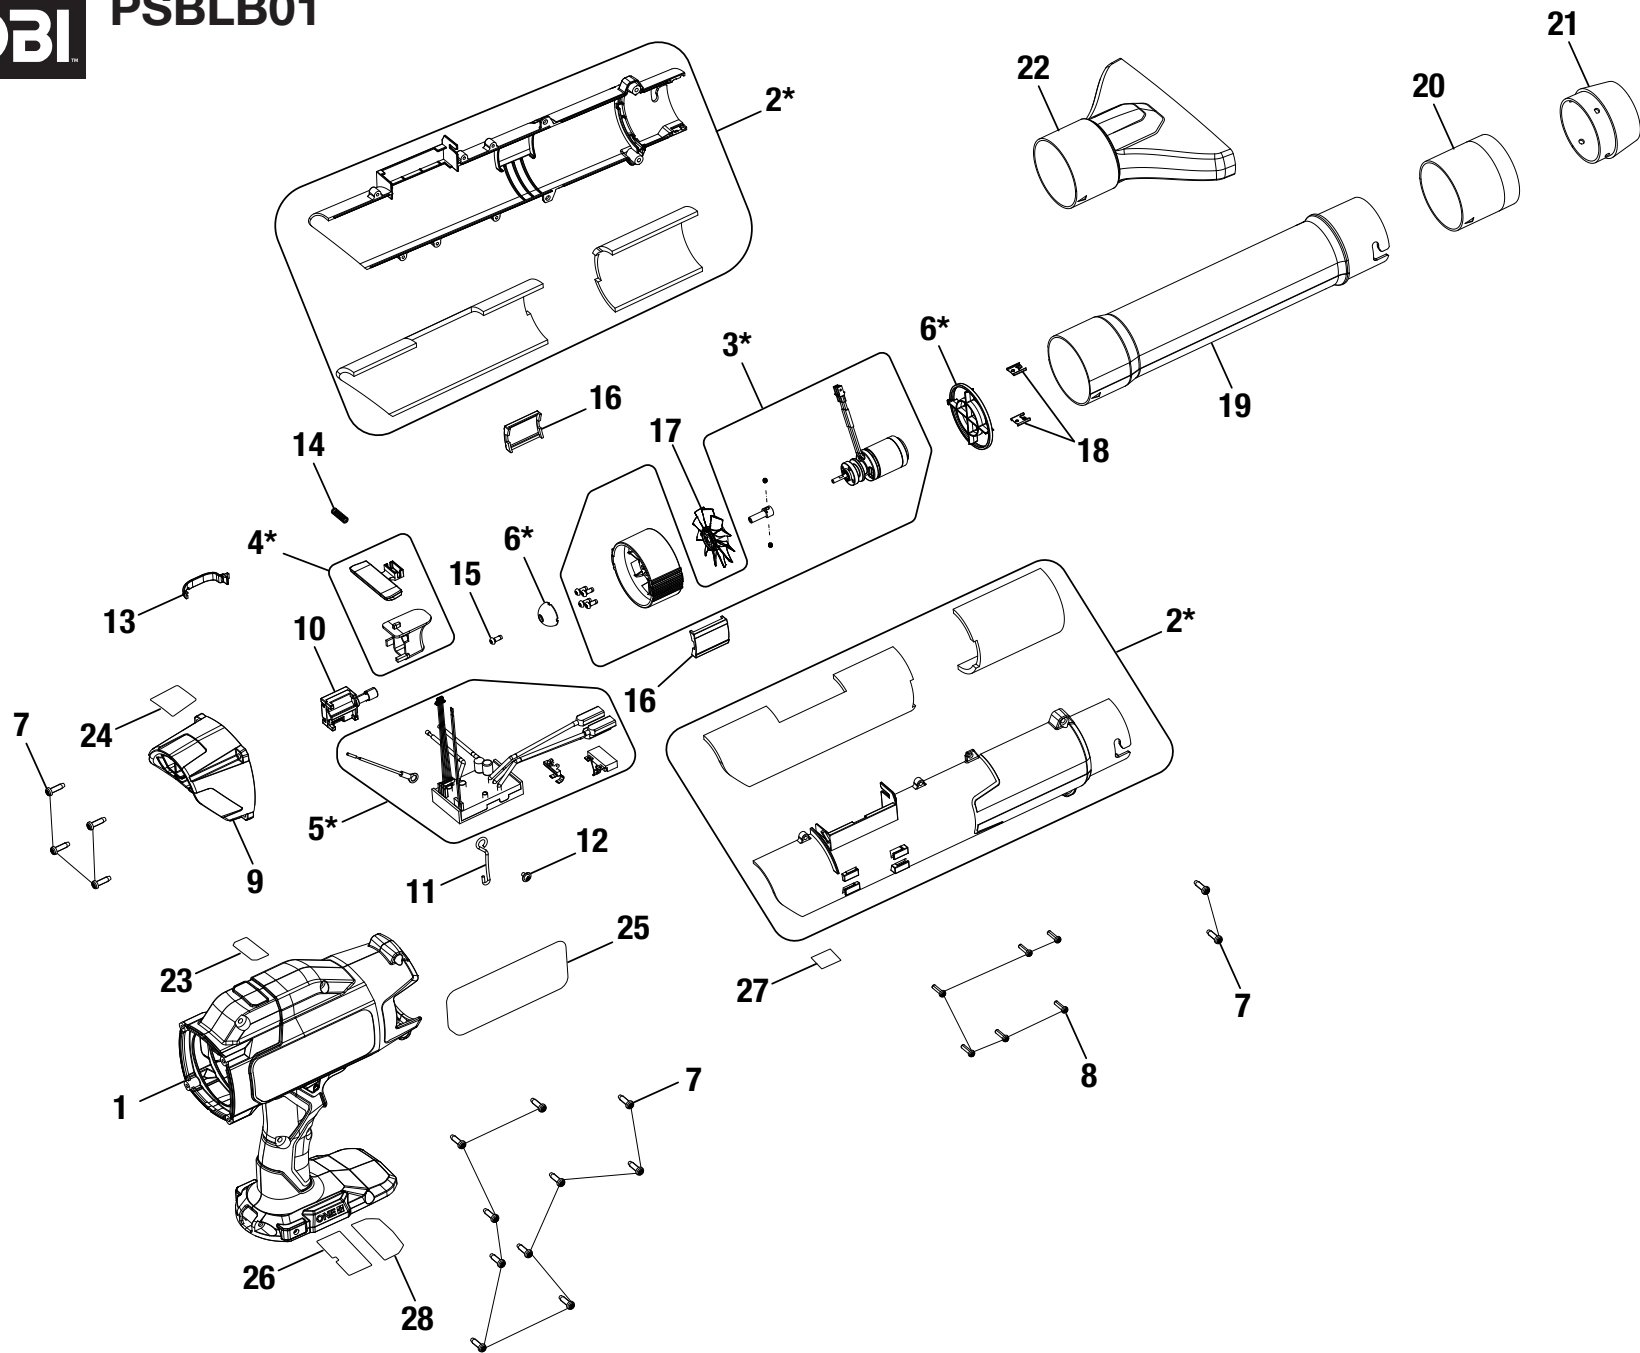

**106826001**

**TTI OUTDOOR POWER EQUIPMENT, INC.**

P.O. Box 1288, Anderson, SC 29622 ■ 1-800-525-2579 ■ [www.ryobitools.com](http://www.ryobitools.com)

8-11-23 (Rev:01)

*The model number and manufacturing location will be found on a label attached to the product. Always mention this information in all communications regarding this product and when ordering parts.*

\* Part comes as a complete assembly. Individual components of an assembly will not be offered separately, unless listed in the parts list.

PSBLB01

PARTS LIST

KEY NO.	PART NO.	DESCRIPTION	QTY.
1*	205524001	Handle Housing Assembly (Inc. Key Nos. 23, 25-26, and 28)	1
2*	205752001	Inlet Tube Assembly (Inc. Key No. 27)	1
3*	205755001	Motor and Stator Assembly	1
4*	205534001	Trigger and Lock-on Button Assembly	1
5*	205753001	Motor Controller Assembly	1
6*	205754001	Guard and Fan Cover Assembly	1
7	661817001	Screw (M4 x 13.5mm, Torx T15)	16
8	660203087	Screw (M3 x 12mm, Torx T10)	6
9	205754002	Inlet Guard Assembly (Inc. Key No. 24)	1
10	760750001	Switch	1
11	685328001	Grounding Strap	1
12	660290004	Screw (M3 x 5mm, PH)	1
13	535694001	Terminal Wire Cover	1
14	699120001	Spring	1
15	660031015	Screw (M3 x 8mm, Torx T10)	1

KEY NO.	PART NO.	DESCRIPTION	QTY.
16	567820001	Shock Absorbing Rubber	2
17	551631001	Fan	1
18	631542003	Clip	2
19	551633001	Outlet Tube	1
20	535679001	Speed Nozzle	1
21	567789001	Rubber For Speed Nozzle	1
22	551822001	Wide Nozzle	1
23	941110265	One+ HP Compact BL Label	1
24	941110271	Ingestion Icon Label	1
25	941110266	Icon \ Warning Label	1
26	941110269	QR Code Label	1
27	941097125	Blower 59dB Label	1
28	941110268	Data Label	1
	<b>Not Shown:</b>		
	999000252	Operator's Manual	1