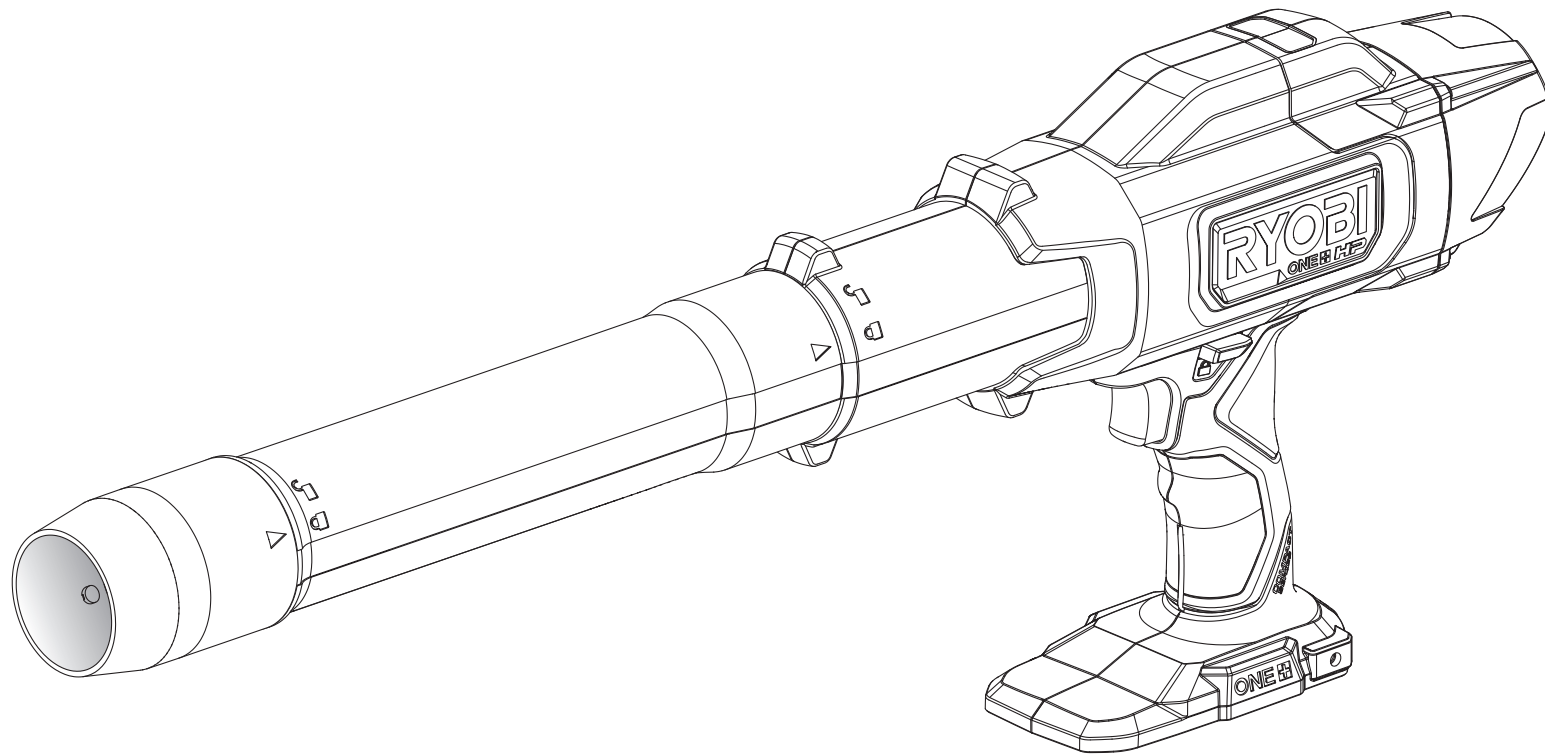

# REPAIR SHEET

BRAND

**RYOBI**

DESCRIPTION

**18V BRUSHLESS COMPACT BLOWER**

MODEL NO.

**PSBLB01**

MFG. NO.

**106826001**

**TTI OUTDOOR POWER EQUIPMENT, INC.**

P.O. Box 1288, Anderson, SC 29622 ■ 1-800-525-2579 ■ [www.ryobitools.com](http://www.ryobitools.com)

8-11-23 (Rev:01)

*The model number and manufacturing location will be found on a label attached to the product. Always mention this information in all communications regarding this product and when ordering parts.*

\* Part comes as a complete assembly. Individual components of an assembly will not be offered separately, unless listed in the parts list.

PSBLB01

PARTS LIST

KEY NO.	PART NO.	DESCRIPTION	QTY.
1*	205524001	Handle Housing Assembly (Inc. Key Nos. 23, 25-26, and 28)	1
2*	205752001	Inlet Tube Assembly (Inc. Key No. 27)	1
3*	205755001	Motor and Stator Assembly	1
4*	205534001	Trigger and Lock-on Button Assembly	1
5*	205753001	Motor Controller Assembly	1
6*	205754001	Guard and Fan Cover Assembly	1
7	661817001	Screw (M4 x 13.5mm, Torx T15)	16
8	660203087	Screw (M3 x 12mm, Torx T10)	6
9	205754002	Inlet Guard Assembly (Inc. Key No. 24)	1
10	760750001	Switch	1
11	685328001	Grounding Strap	1
12	660290004	Screw (M3 x 5mm, PH)	1
13	535694001	Terminal Wire Cover	1
14	699120001	Spring	1
15	660031015	Screw (M3 x 8mm, Torx T10)	1