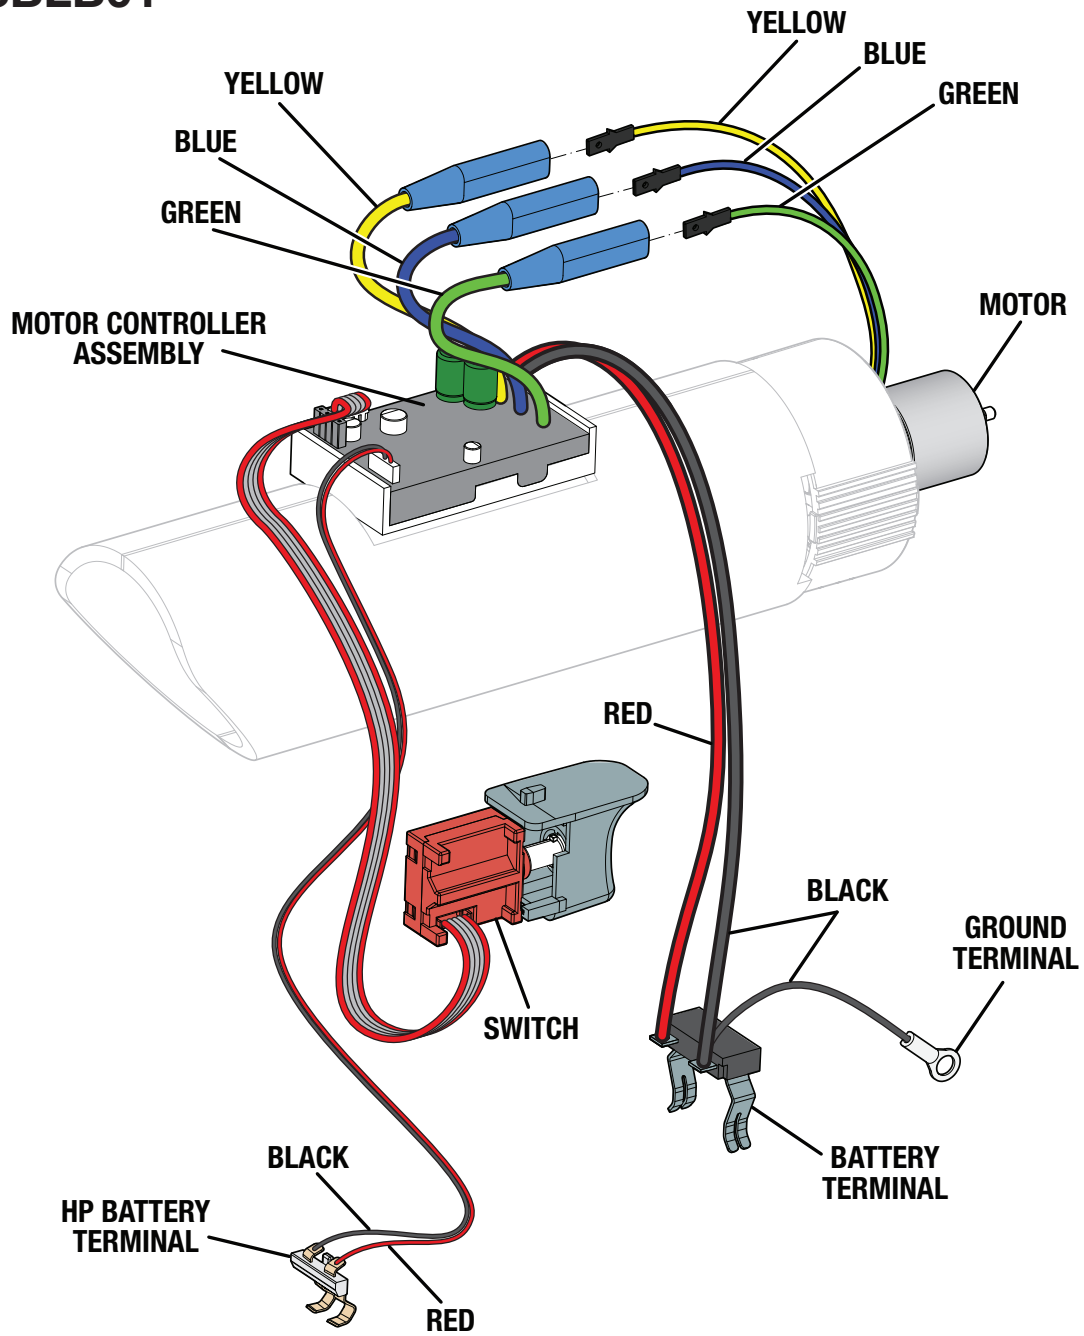

\* Part comes as a complete assembly. Individual components of an assembly will not be offered separately, unless listed in the parts list.

PSBLB01

PARTS LIST

KEY NO.	PART NO.	DESCRIPTION	QTY.
1*	205524001	Handle Housing Assembly (Inc. Key Nos. 23, 25-26, and 28)	1
2*	205752001	Inlet Tube Assembly (Inc. Key No. 27)	1
3*	205755001	Motor and Stator Assembly	1
4*	205534001	Trigger and Lock-on Button Assembly	1
5*	205753001	Motor Controller Assembly	1
6*	205754001	Guard and Fan Cover Assembly	1
7	661817001	Screw (M4 x 13.5mm, Torx T15)	16
8	660203087	Screw (M3 x 12mm, Torx T10)	6
9	205754002	Inlet Guard Assembly (Inc. Key No. 24)	1
10	760750001	Switch	1
11	685328001	Grounding Strap	1
12	660290004	Screw (M3 x 5mm, PH)	1
13	535694001	Terminal Wire Cover	1
14	699120001	Spring	1
15	660031015	Screw (M3 x 8mm, Torx T10)	1

KEY NO.	PART NO.	DESCRIPTION	QTY.
16	567820001	Shock Absorbing Rubber	2
17	551631001	Fan	1
18	631542003	Clip	2
19	551633001	Outlet Tube	1
20	535679001	Speed Nozzle	1
21	567789001	Rubber For Speed Nozzle	1
22	551822001	Wide Nozzle	1
23	941110265	One+ HP Compact BL Label	1
24	941110271	Ingestion Icon Label	1
25	941110266	Icon \ Warning Label	1
26	941110269	QR Code Label	1
27	941097125	Blower 59dB Label	1
28	941110268	Data Label	1
	<b>Not Shown:</b>		
	999000252	Operator's Manual	1

\* Part comes as a complete assembly. Individual components of an assembly will not be offered separately, unless listed in the parts list.

PSBLB01

WIRING DIAGRAM