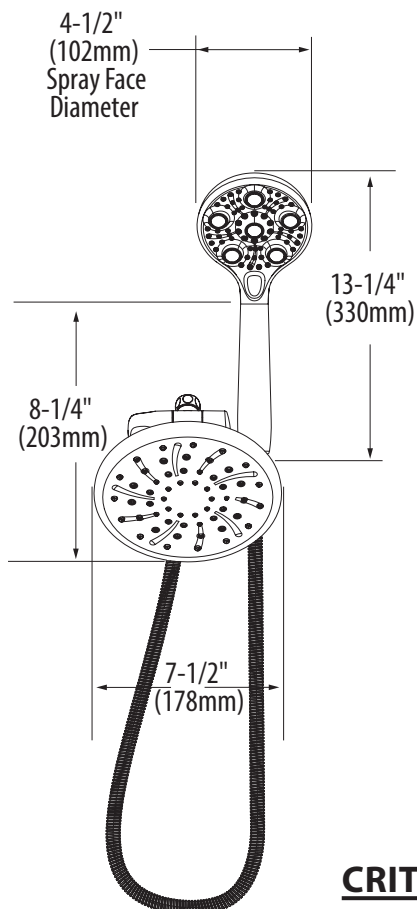

DESCRIPTION

- Spot Resist Brushed Nickel Finish
- Hydro Roller™ massaging shower includes a handshower with six massaging rollers to target sore and tired muscles
- Includes rainshower, handshower, hose and diverter
- 72" double interlock spiral hose (metal), for Spot Resist Brushed Nickel finish
- 1/2" IPS connection

OPERATION

- Rainshower is single function, Handshower is three functions
- Push button feature to change functions
- 3-way diverter provides ability to flow each shower head separately or combined for more coverage

FLOW

- Designed to deliver 1.75 gpm (6.6 L/min) MAX at 80 psi

STANDARDS

- Designed and manufactured to comply with the applicable requirements of ASME A112.18.1/CSA B-125.1, and all applicable specifications referenced therein
- Products marked with 1.75 gpm are compliant with California water efficiency regulations

Hydro Roller™
**3-Function Rainshower/
Handshower Combo**

Model: 205C0SRN

CRITICAL DIMENSIONS

(DO NOT SCALE)