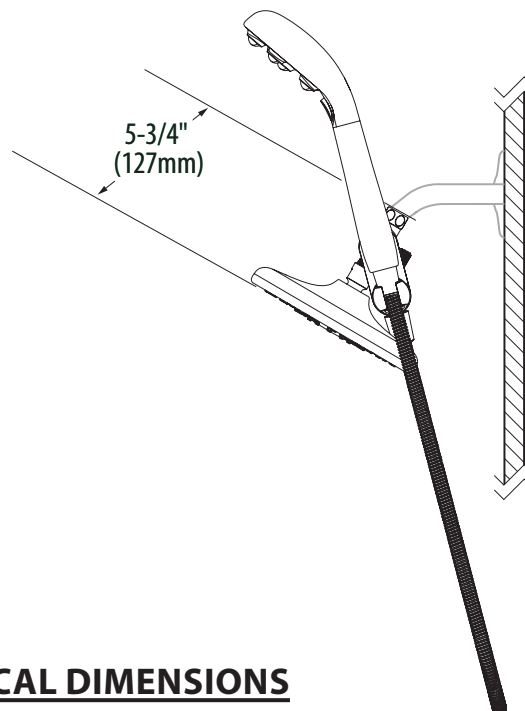

CRITICAL DIMENSIONS

(DO NOT SCALE)