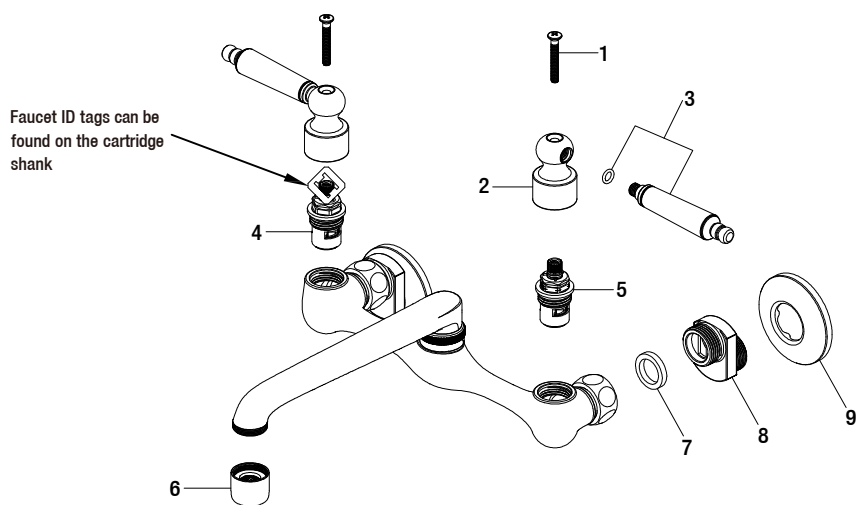

Replacement Parts List

Builders Lo Arc Wall Mount Kitchen Faucet

Internet #	MODEL	SKU #	FINISH
323775305	HD67736-0001	1009049350	Polished Chrome

Many replacement parts can be purchased online or at your local store. Please use the table below to identify the part SKU number needed, go to [HOMEDEPOT.COM](https://www.homedepot.com), and check for online and store availability. If you can't find the part you are looking for, please call 1-855-HD-GLACIER

Part	Description	Part #	Internet SKU #	Store SKU #
1	Screw	RP5019101		
2	Handle seat	RP1716001		
3	Handle	RP1347001		
4	Cartridge H	RP20070	301158188	
5	Cartridge C	RP20071	301158183	

Part	Description	Part #	Internet SKU #	Store SKU #
6	Aerator	RP3024701		
7	Washer	RP64240		
8	Connector	RP70208		
9	Flange	RP8050801		