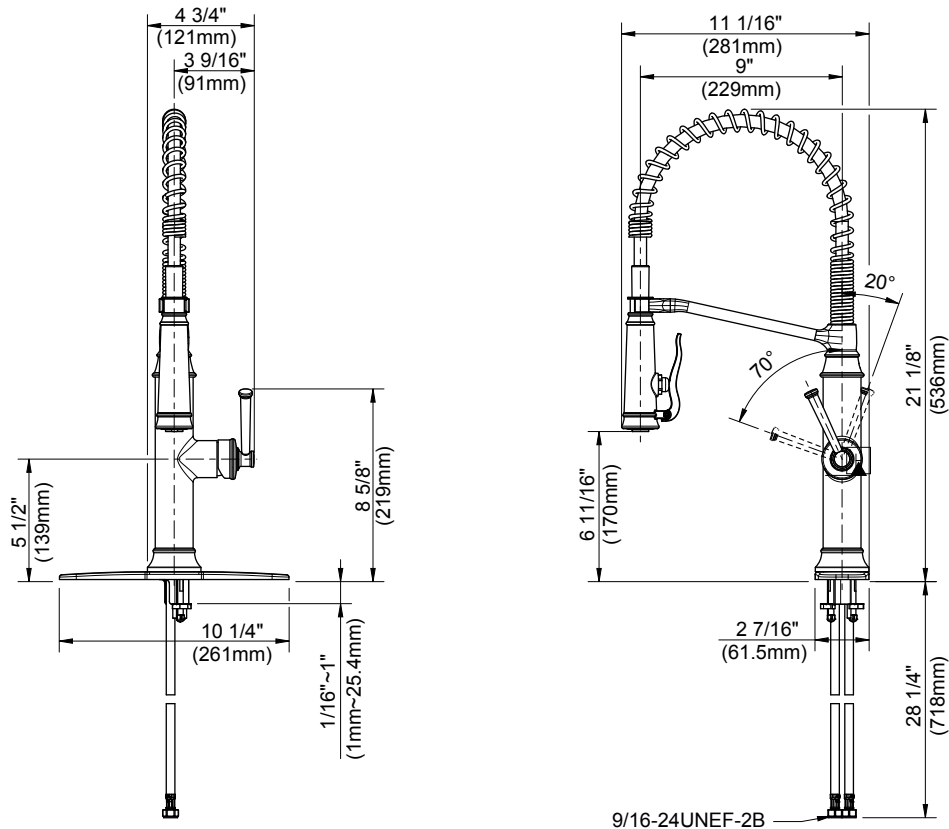

### FEATURES

- Fits 1- or 3-Hole Sink with 8" On-Center
- Drip free ceramic disc cartridge
- Max Flow Rate: 1.75gpm(6.6L/min) max
- Spout Reach: 11 1/16"
- Spout Height: 21 1/8"
- 30" workable hose
- TopMount Installation
- With optional Deck Plate

### INSTALLATION DIMENSIONS