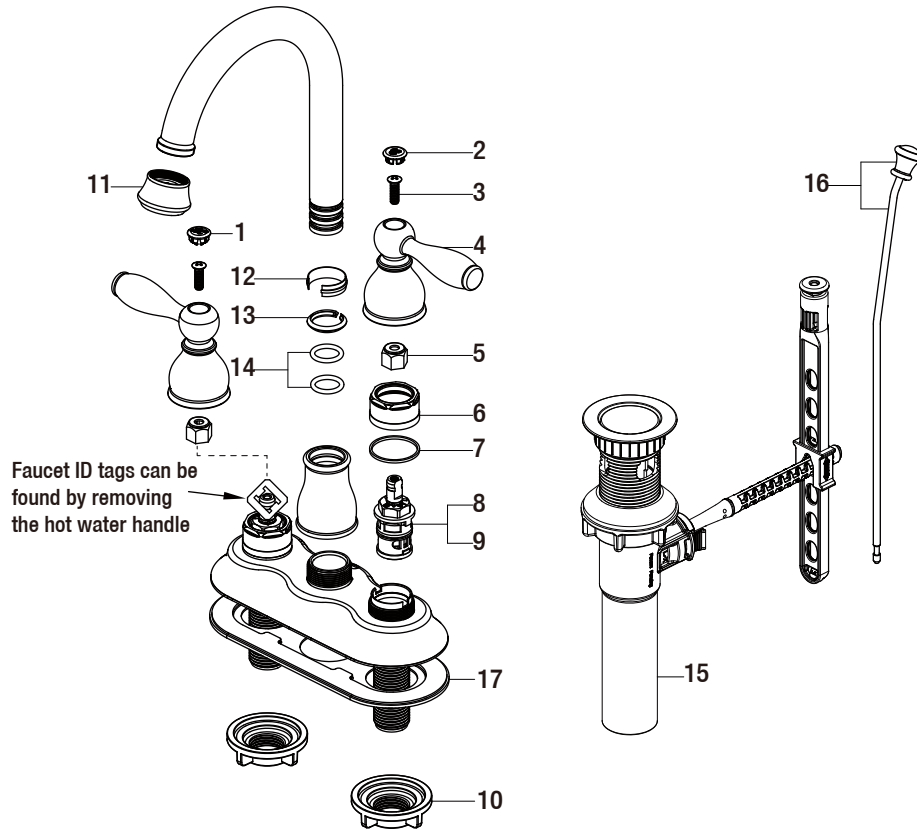

## Replacement Parts List

Mandouri 4 in. Centerset 2-Handle High-Arc Bathroom  
Faucet in Polished Chrome

MODEL	SKU #	FINISH
HD67513W-6701	199876	Chrome

Many replacement parts can be purchased online or at your local store. Please use the table below to identify the part SKU number needed, go to [HOMEDEPOT.COM](http://HOMEDEPOT.COM), and check for online and store availability. If you can't find the part you are looking for, please call 1-855-HD-GLACIER.

Part	Description	Part #	Internet SKU #	Store SKU #
1	Index H	RP1000101		
2	Index C	RP1000201	<a href="#">206864753</a>	
3	Screw	RP50005		
4	Handle	RP1324601		
5	Inverter	RP64044	<a href="#">206671349</a>	
6	Bonnet nut	RP70193	<a href="#">206671342</a>	
7	Washer	RP64123		
8	Cartridge H	RP20067	<a href="#">301158139</a>	
9	Cartridge C	RP20068	<a href="#">301158129</a>	

Part	Description	Part #	Internet SKU #	Store SKU #
10	Mounting nut	RP56001	<a href="#">203193994</a>	579276
11	Aerator	RP3020001		
12	Washer	RP70077		
13	Clip	RP70106		
14	O-ring	RP60008		
15	ClickInstall™ drain assembly	RP4022801		
16	Lift rod	RP4022701		
17	Gasket	RP80182		