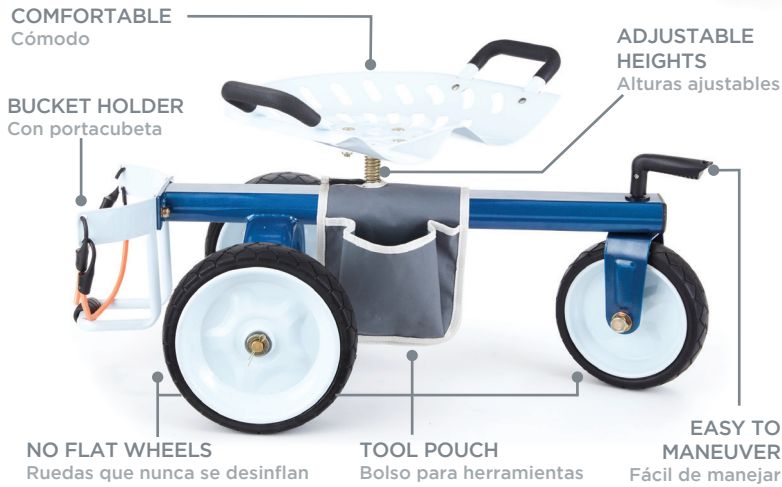

LAWN & GARDEN
ROLLING GARDEN
SCOOTER
GOR-RGC

Lawn & Garden Collection

Uses: Gardening, Household Chores

MANEUVERABILITY

The Gorilla Garden Scooter saves time on projects and makes gardening easier without putting stress on the user's back or knees. The adjustable seat with handles allows for height customization. The 360° steering is possible by Gorilla Carts® zero radius quick-turn technology, completing more in less time

TOOL HOLDER

Protection-coated pouch holds gardening tools and is easily accessible while working.

SPECIFICATIONS

- Load Capacity: 400lbs
- Product Size: 33"L x 18.25"
- Seat Adjust Size: 12"- 16"
- Wheel Diameter: 8"/10"