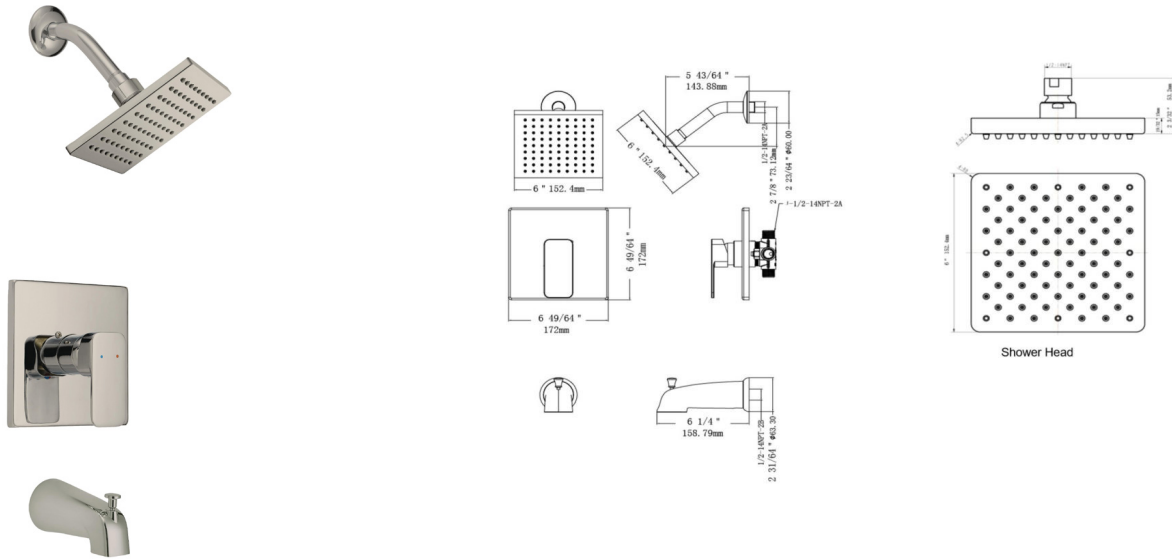

Karsen Bath and Shower Trim with Valve

Satin Nickel

SPECIFICATIONS

MATERIAL:	Metal	WEIGHT:	5.58 lbs.
HANDLE MATERIAL:	Zinc	PVD FINISH:	No
SPOUT MATERIAL:	N/A	ESCUTCHEON INCLUDED:	Yes
CARTRIDGE MATERIAL:	N/A	VALVE INCLUDED:	Yes
WATERWAY MATERIAL:	Brass	PRESSURE BALANCED VALVE:	Yes
VALVE MATERIAL:	Brass	TYPE OF SHOWER HEAD:	Wall Mount
DRAIN MATERIAL:	N/A	SHOWER HEAD FUNCTIONS (QTY):	1
FAUCET TYPE:	Bath & Shower Trim	SHOWER HEAD NOZZLE TYPE:	Silicone
SPOUT REACH:	N/A	SHOWER HEAD SHAPE:	Square
FLOW RATE:	1.8 GPM	SHOWER HEAD PUSH BUTTON:	No
LOW FLOW:	Yes	TUB SPOUT TYPE:	Threaded
HANDLES CONFIGURATION:	Single Handle	TUB SPOUT DIVERTER INCLUDED:	Yes
HANDLE REACH:	N/A		
QUICK ATTACH INCLUDED:	Yes		
DIMENSIONS:	6.77" H x 6.77" L x 6" D		