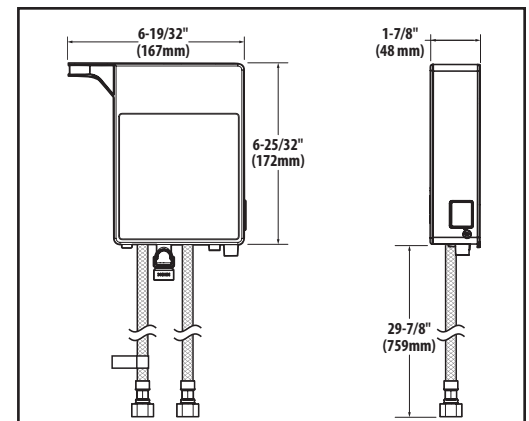

Align-Single Handle High Arc Pulldown Kitchen Faucet

Models: 7565EV series

NOTE: THIS FAUCET IS DESIGNED TO BE INSTALLED THROUGH 1 HOLE, 1-1/2" (38mm) MIN. DIA.

(OPTIONAL 3-HOLE ESCUTCHEON 141002 SERIES AVAILABLE)

Close up view of Control Box

CRITICAL DIMENSIONS

(DO NOT SCALE)