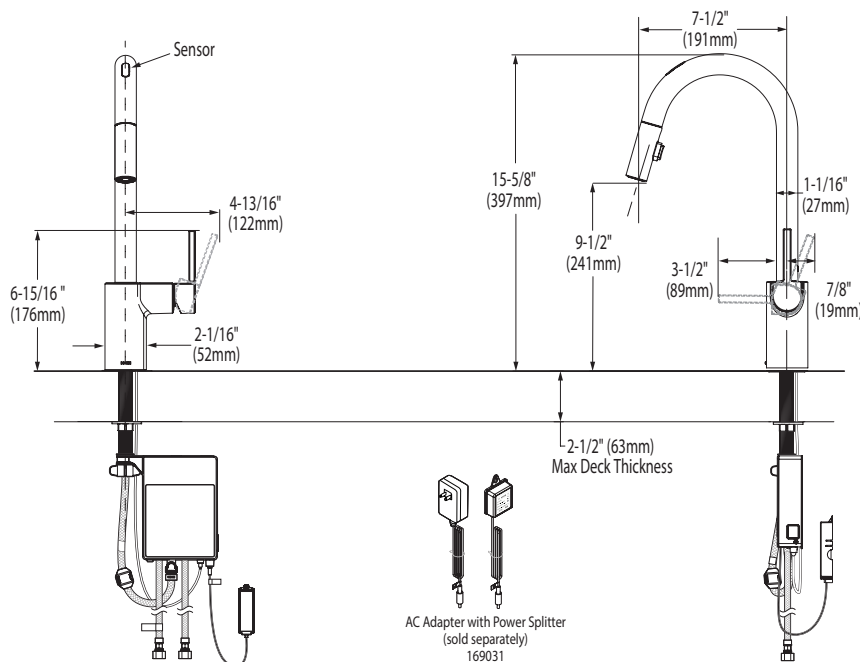

Align-Single Handle High Arc Pulldown Kitchen Faucet

Models: 7565EV series

NOTE: THIS FAUCET IS DESIGNED TO BE INSTALLED THROUGH 1 HOLE, 1-1/2" (38mm) MIN. DIA.

(OPTIONAL 3-HOLE ESCUTCHEON 141002 SERIES AVAILABLE)

Close up view of Control Box

CRITICAL DIMENSIONS

(DO NOT SCALE)