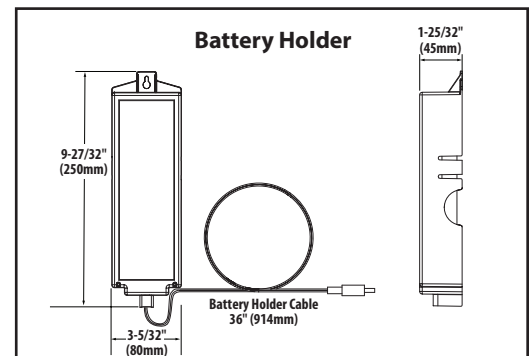

Align-Single Handle High Arc Pulldown Kitchen Faucet

Models: 7565EV series

NOTE: THIS FAUCET IS DESIGNED TO BE INSTALLED THROUGH 1 HOLE, 1-1/2" (38mm) MIN. DIA.

(OPTIONAL 3-HOLE ESCUTCHEON 141002 SERIES AVAILABLE)

Close up view of Control Box

CRITICAL DIMENSIONS

(DO NOT SCALE)