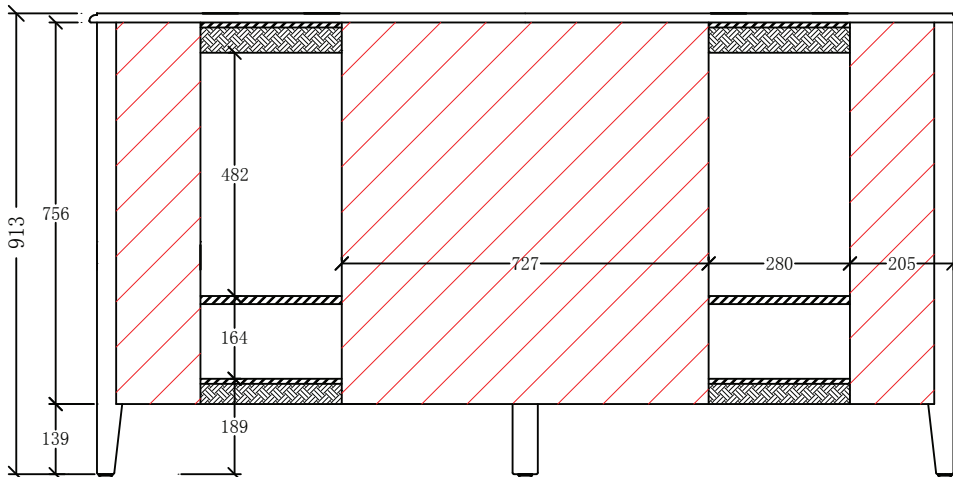

Double Sink Vanity

Model: FS-0269-WM-UWC-68

Overall Dimensions

68" x 22" x 36"

TOP VIEW

FRONT VIEW

SIDE VIEW

BACK VIEW

*All dimension in millimeters unless otherwise specified. Dimensions subject to tolerance.