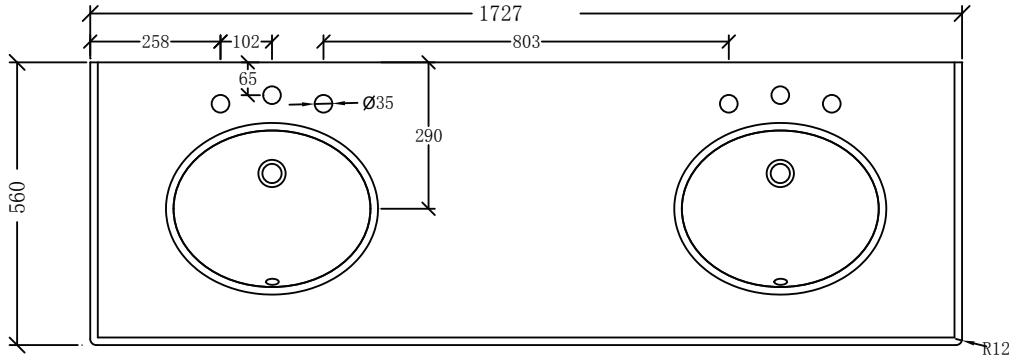

Double Sink Vanity

Model: FS-0269-WM-UWC-68

Overall Dimensions

68" x 22" x 36"

TOP VIEW

FRONT VIEW

SIDE VIEW

BACK VIEW

*All dimension in millimeters unless otherwise specified. Dimensions subject to tolerance.