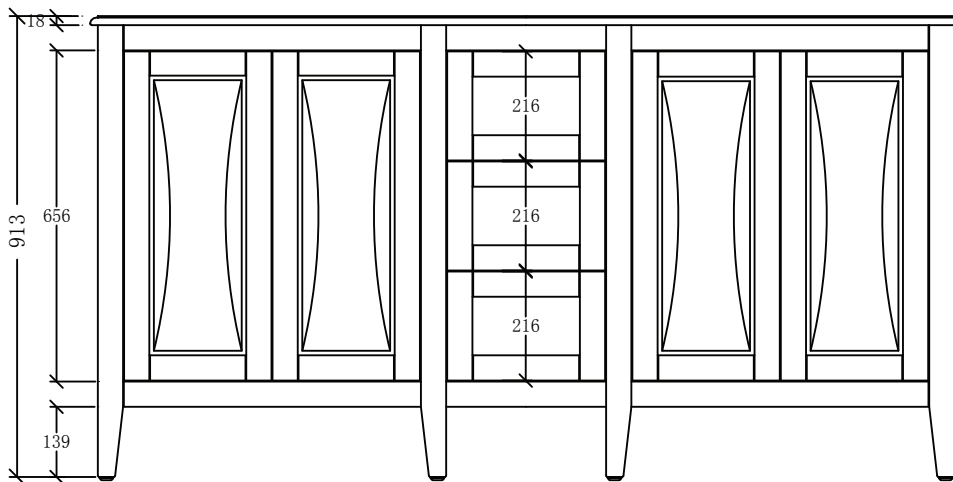

Double Sink Vanity

Model: FS-0269-WM-UWC-68

Overall Dimensions

68" x 22" x 36"

TOP VIEW

FRONT VIEW

SIDE VIEW

BACK VIEW

*All dimension in millimeters unless otherwise specified. Dimensions subject to tolerance.