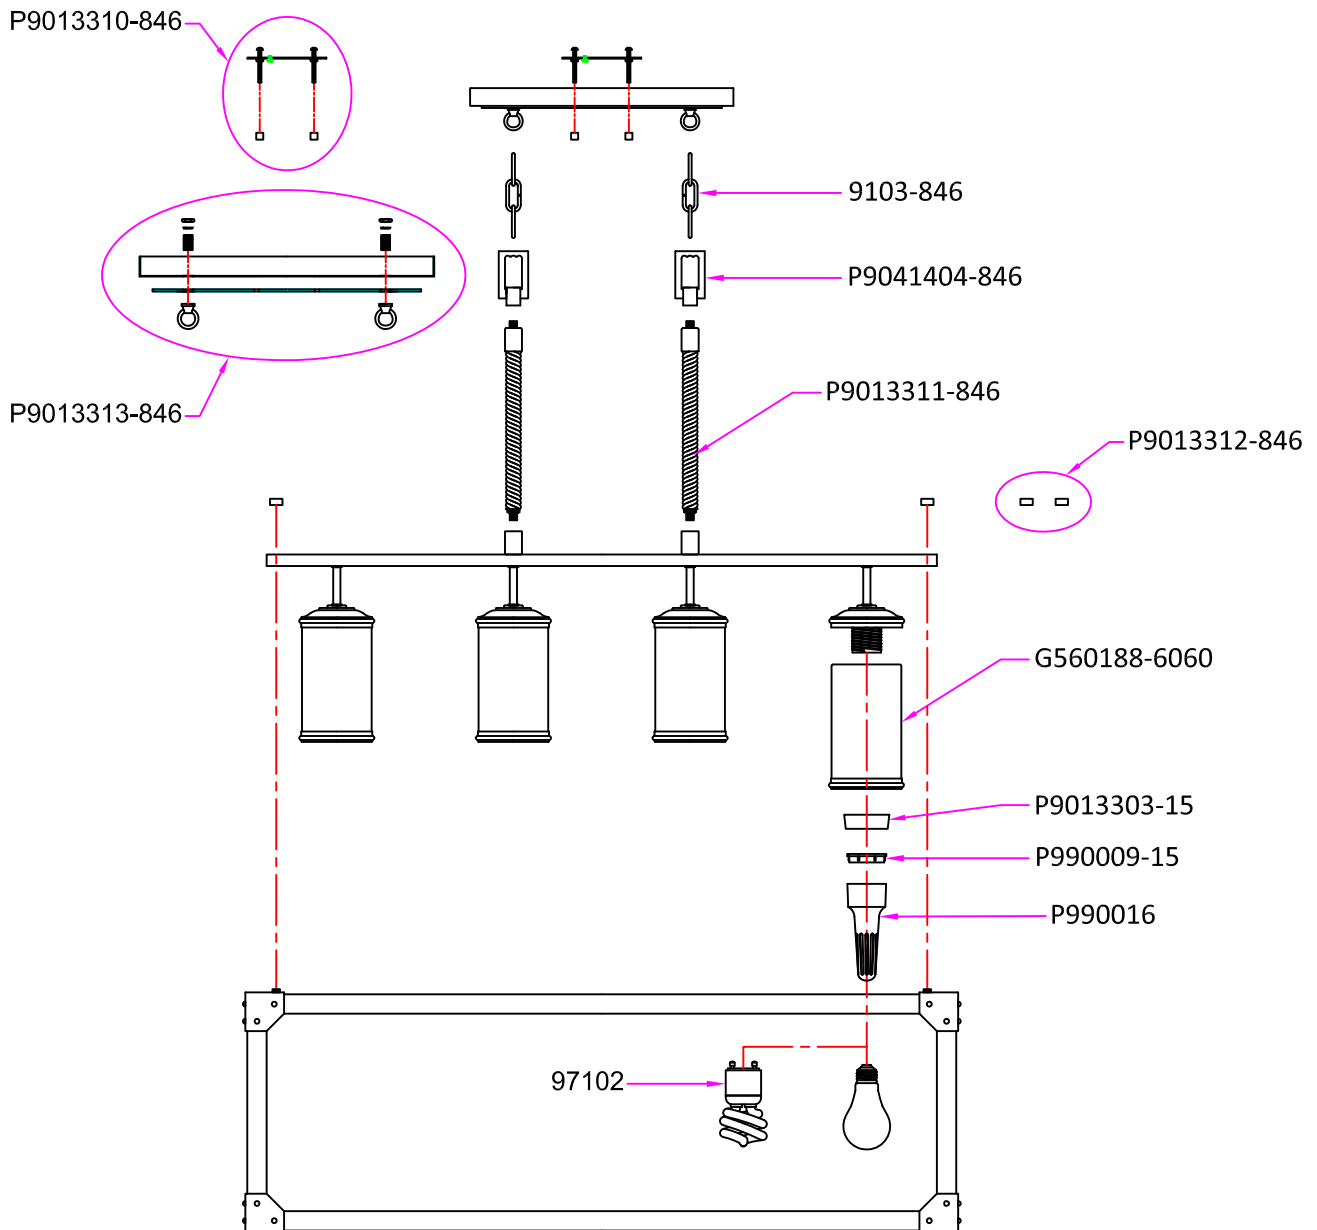

# Replacement Parts

## 6613304 / 6613304BLE

Qty.	Part #	Description
	P9013310-846	Mtg Hardware, including Mtg bar, #8-32 screw with hex nut(2), 1 5/8" long and ball nut Ø11/32"
	P9013313-846	Canopy/loop set, including canopy, steel plate, 1/8-27 nipple(2), hex nut(2), washer(2) and loop(2)
	9103-846	Standard Chain, 72"
	P9041404-846	Fixture Loop with 1/8 thread
	P9013311-846	Hemp rope, Ø3/4", with 10" long
	P9013312-846	Finial nut, Ø5/8" with 1/8-27 thread (2pcs)
	G560188-6060	Glass, Ø3 13/16", with 6 5/16" height
	P9013303-15	Spacer, Ø2 3/8", with 3/4" height
	P990009-15	Metal Socket Ring, threads to match medium base socket, White
	P990016	Socket ring tool, plastic, Black
	97102	Self ballasted spiral bulb, GU24, 13W, 2700K color temperature