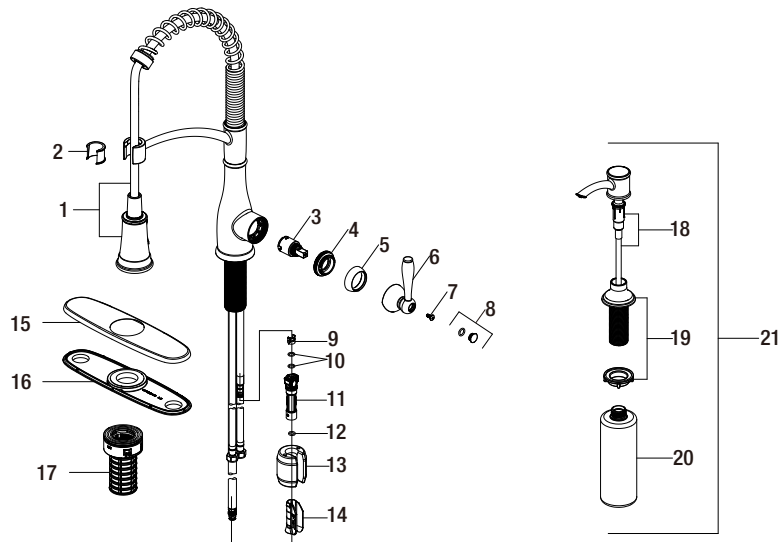

Replacement Parts List

Mandouri Single-Handle Spring Neck Pull-Down Sprayer Kitchen Faucet

MODEL	SKU #	FINISH
HD67458-1301	311746352	Chrome

Many replacement parts can be purchased online or at your local store. Please use the table below to identify the part SKU number needed, go to HOMEDEPOT.COM, and check for online and store availability. If you can't find the part you are looking for, please call 1-855-HD-GLACIER.

Part	Description	Part #	Internet SKU #	Store SKU #
1	Spray head and Hose	RP3845501		
2	Inverter	RP70715		
3	Cartridge	RP20090		
4	Bonnet nut	RP70688		
5	Cap	RP8002801		
6	Handle	RP1370301		
7	Screw	RP50142		
8	Index & O-ring	RP8044001		
9	Block	RP70421		
10	O-ring	RP60002		
11	Quick connect assembly	RP70697		

Part	Description	Part #	Internet SKU #	Store SKU #
12	O-ring	RP60089		
13	Weight	RP70689		
14	Weight clip	RP70609		
15	Escutcheon	RP8060301		
16	Gasket	RP80604		
17	FastMount™	RP56096		
18	Pump kit	RP46022		
19	Flange kit	RP4604901		
20	Soap bottle	RP46024		
21	Soap dispenser kit	RP4605501		