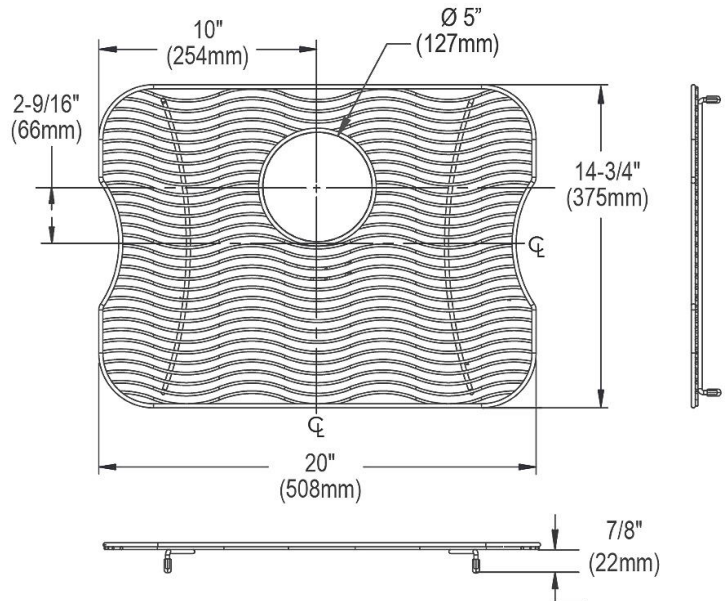

AMERICAN PRIDE. A LIFETIME TRADITION.

Like your family, the Elkay family has values and traditions that endure. For almost a century, Elkay has been a family-owned and operated company, providing thousands of jobs that support our families and communities.

[Clean and Care Manual (PDF)](#)

[Clean and Care Manual (PDF)](#)

[Warranty (PDF)](#)