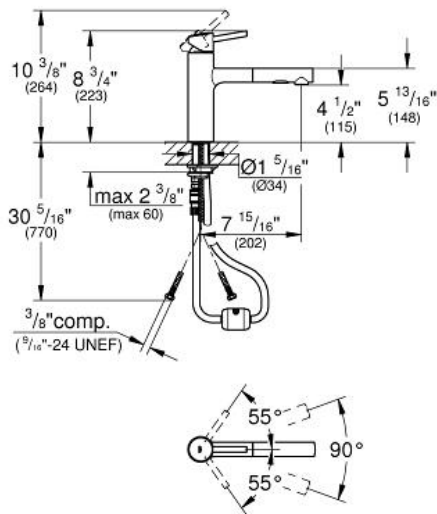

CONCETTO  
Single-Handle Kitchen Faucet  
MODEL # 31453001

Pure Freude  
an Wasser

GROHE

**Product Description:**  
**CONCETTO**  
**Single-Handle Kitchen Faucet**

**Standard Specification:**

- Medium spout
- Single hole installation
- **GROHE SilkMove** 1.4" (35 mm) ceramic cartridge
- **GROHE StarLight** chrome finish
- flow strainer
- Adjustable flow rate limiter
- Swivel cast spout
- Swivel area 100°
- Pull-out locking dual spray control - switches back and forth between regular flow and spray
- **SpeedClean** anti-lime system
- Automatic returning
- Integrated non-return valve
- Diverter: laminar spray/SpeedClean shower jet
- Automatic return to laminar spray
- Flexible hose connections
- Quick installation system
- Protected against backflow
- **GROHE SuperSteel** Infinity Finish
- Max Flow Rate 1.5 gpm

**Applicable Codes & Standards:**

- Energy Policy Act of 1992
- NSF 61
- ASME A112.18.1/CSA B125.1
- US Federal and State material regulations
- ICC/ANSI A117.1

**Color:**

- 31453001 StarLight Chrome