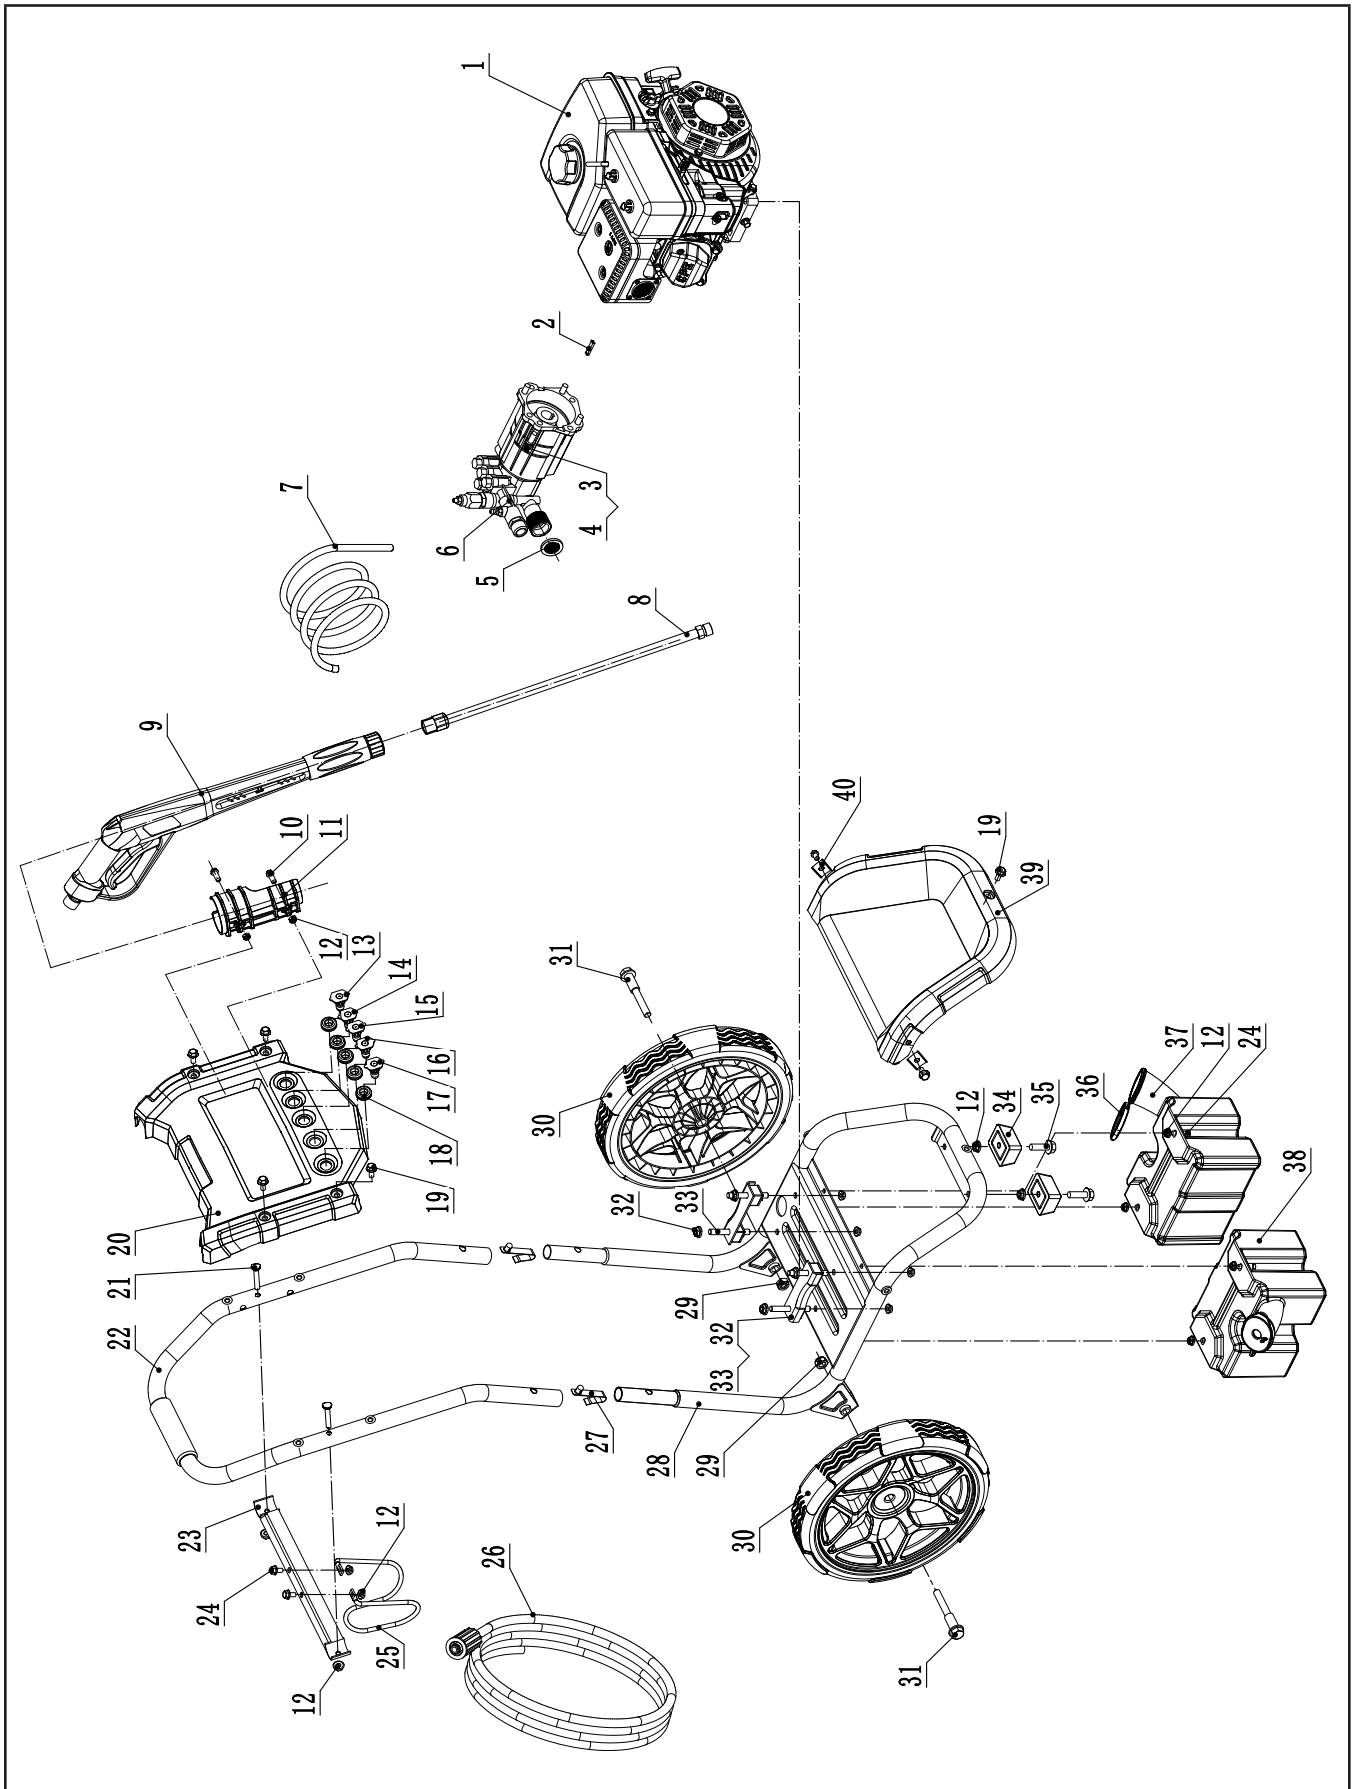

Parts Diagram

Parts List

#	Part Number	Description	Qty.
1	27.104	Engine	1
2	2.14.001	Key, SQ 4.78 x 4.78 x 40	1
3	2.08.010	Bolt 5/16-24 x 22	4
4	1.93.08	Lock Washer Ø8	4
5	252.251003.00	Inlet Filter Gasket	1
6	254.251000.01	Pump Body	1
7	254.250100.10	Detergent Hose, 35.4 in.	1
8	254.252200.00	Wand	1
9	254.252100.00.2	Handle, Gun	1
10	1.5783.0645	Bolt M6 x 45	2
11	254.200012.05.2	Trigger Gun Holder	1
12	1.6177.1.06	Lock Nut M6, Flange	12
13	254.252300.05	Nozzle "Detergent", 65400	1
14	254.252300.09	Nozzle "40", 40028	1
15	254.252300.08	Nozzle "25", 25028	1
16	254.252300.07	Nozzle "15", 15028	1
17	254.252300.06	Nozzle "0", 00028	1
18	252.201400.01	Sheath, Nozzle	5
19	1.5789.0615.1	Flange Bolt M6 x 15, Black	7
20	254.200800.03.2	Decorative Sheet, Up	1
21	2.08.139	Bolt M6 x 35	2