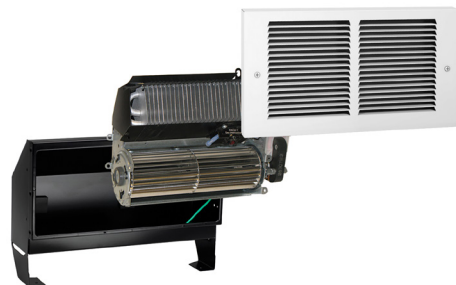

Register®

Powerful Operation

Enjoy complete warmth, thanks to a powerful air fan

Simple Installation

Pre-formed, bendable legs and single screw fastening make mounting and installation easy

Versatile

Multi-watt models let you choose the best setting for your application, and wall or built-in thermostat options give you opportunities for customized control

Product Dimensions (WxHxD)
14" x 7-3/8" x 4"
35.6 cm x 18.7 cm x 10.2 cm

Complete Units (include wall can and white grille, require thermostat)

Model	Watts	Volts	Amps	BTU	Weight (lbs/kg)
RMC151W	500 / 1000 / 1500	120	4.2 / 8.3 / 12.5	1710 / 3415 / 5120	9 / 4.1
RMC208W	2000	208	9.6	6825	9 / 4.1
RMC162W	700 / 900 / 1600 525 / 675 / 1200	240 208	2.9 / 3.8 / 6.7 2.5 / 3.3 / 5.8	2390 / 3075 / 5460 1795 / 2305 / 4095	9 / 4.1
RMC202W	2000 / 1500	240 / 208	8.3 / 7.2	6825 / 5120	9 / 4.1