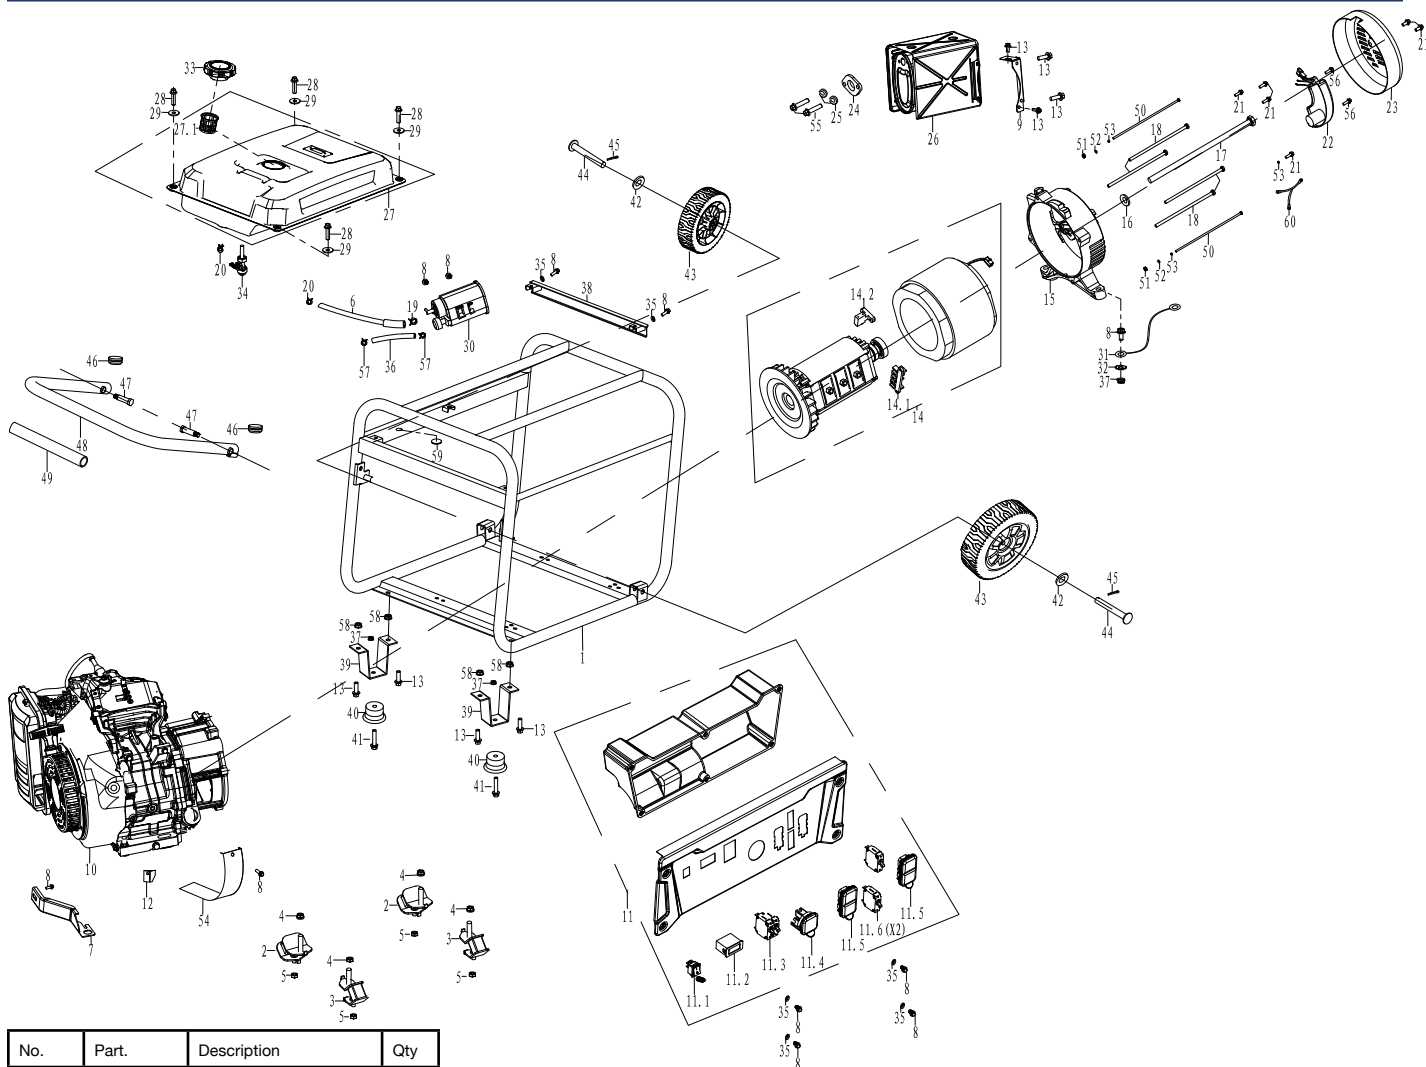

WGen5500 EXPLODED VIEW

No.	Part.	Description	Qty
1	100533	Frame	1
2	100552	Damper	2
3	100553	Damper	2
4	100551	M10 Nut	4
5	180524	M8 Nut	4
6	150507	Hose	1
7	180563	Bracket	1
8	120505	M6X12	11
9	110504	Bracket	1
10	180564	Engine Assy	1
11	130501	Control Panel Assy	1
11.1	130502	Start Switch	1
11.2	130503	VFT Meter	1
11.3	130504	Circuit Breaker 2P23A	1
11.4	130505	L 14-30 Receptacle	1
11.5	130506	RS-20 GFCI Receptacle	2
11.6	130507	Circuit Breaker 1P20A	2
12	180562	Dust Plate	1
13	100516	M8X16	8
14	120520	Alternator Assy	1
14.1	120503	Terminal Block	1
14.2	120502	Brush Assy	1
15	120504	Rear Bearing Carrier	1
16	100540	Washer	1

17	120522	M10X1.25X255	1
18	120521	M6X165	4
19	150508	Hose Clamp	1
20	140508	Hose Clamp	2
21	120537	MSX12	6
22	120523	AVR	1
23	120519	Alternator Cover	1
24	110501	Gasket	1
25	110502	Spring Washer	2
26	110517	Muffler	1
27	150500	Fuel Tank	1
27.1	150506	Fuel Strainer	1
28	120536	M6X25	4
29	150501	M6 Washer	4
30	150512	Carbon Canister	1
31	120507	Ground Strap	1
32	120508	M8 Washer	1
33	150505	Fuel Tank Cap	1
34	150502	Fuel Valve	1
35	100547	M6 Washer	6
36	150510	Hose	1
37	100548	M6 Nut	3
38	100530	Bracket	1

WGen5500 ENGINE VIEW

No.	Part.	Description	Qty
1	180536	Ball Bearing	1
2	180504	Oil Seal	2
3	180507	Drain Plug	2
4	180508	Drain Plug Seal	2
5	180534	Crankcase Cover	1
6	170502	Harness Clamp	2
7	180535	Cylinder Head Assy	1
7.1	180523	M10X80 Stud	4
7.2	180526	Spark Plug	1
7.3	180528	Valve Cover Gasket	1
7.4	180527	Valve Cover	1
7.5	180529	Valve Cover Bolt	1
7.6	140503	M6 Stud	2

7.7	140510	Gasket	1
7.8	180571	M10X80 Stud	2
8	140500	Carburetor Assy	1
9	140519	Fuel Hose	1
10	140508	Hose Clamp	1
11	180515	Governor Arm	1
12	100548	M6 Nut	3
13	180574	Gasket	1
14	180520	Heat Shield	1
15	120505	M6X12	9
16	180521	Exhaust Pipe	1
17	180524	M8 Nut	2
18	180573	Flywheel Assy	1
19	180502	Engine Cooling Fan	1
20	180501	Starter Cup	1