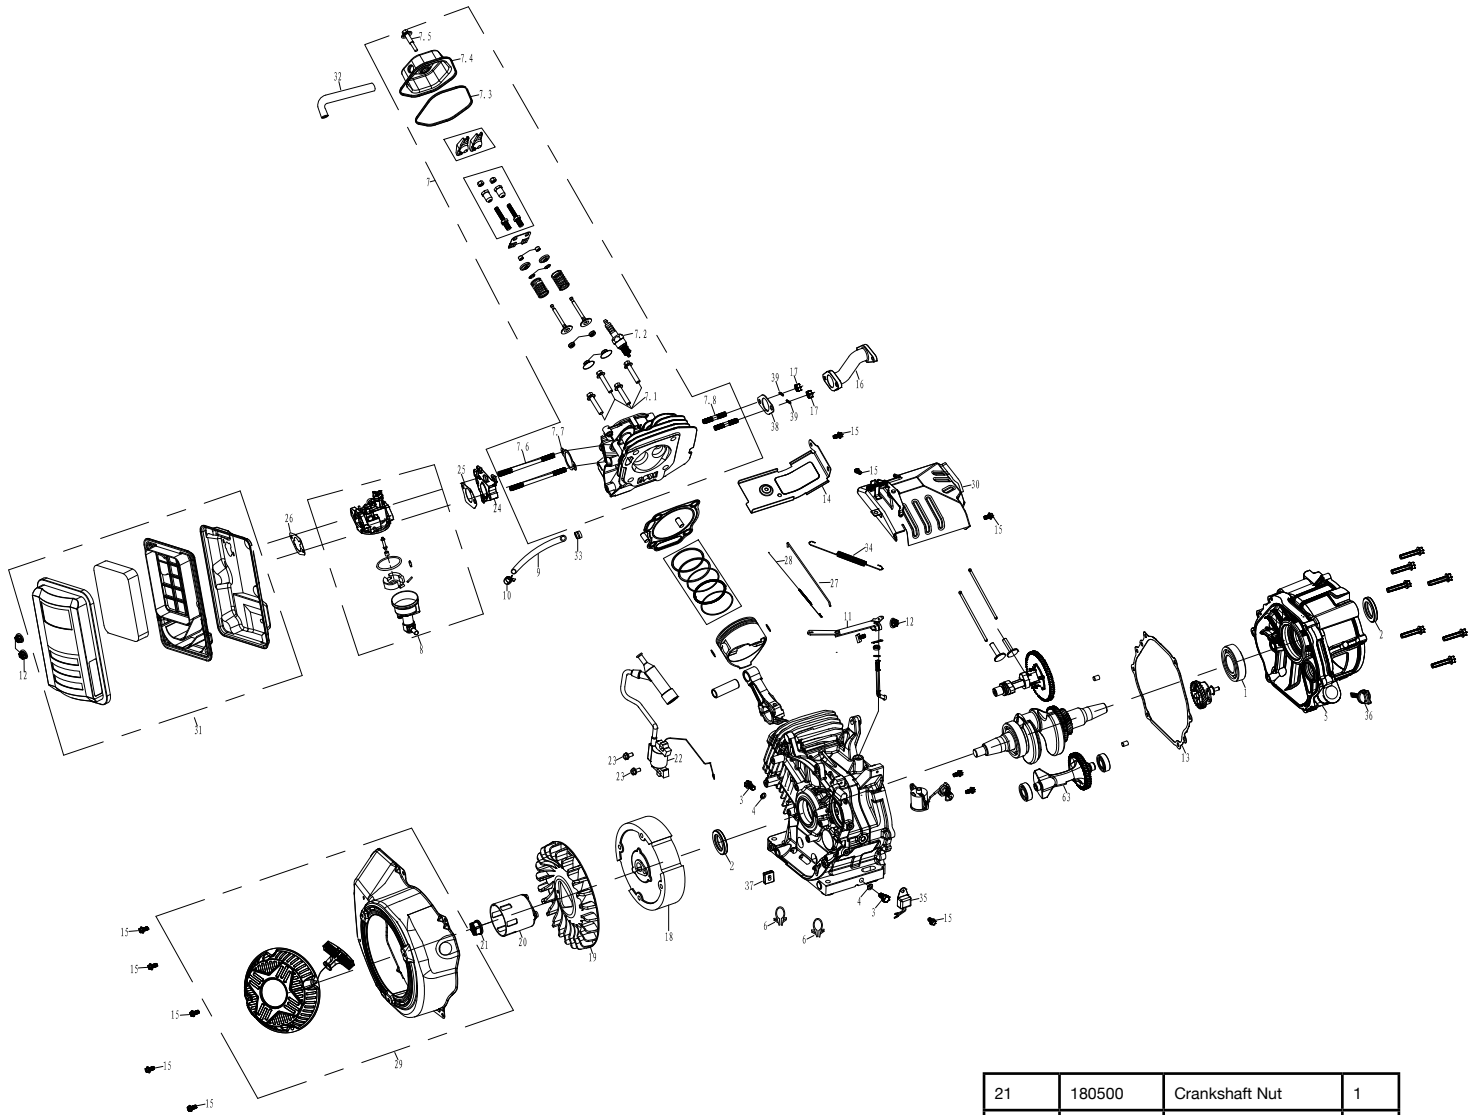

WGen5500 EXPLODED VIEW

No.	Part.	Description	Qty
1	100533	Frame	1
2	100552	Damper	2
3	100553	Damper	2
4	100551	M10 Nut	4
5	180524	M8 Nut	4
6	150507	Hose	1
7	180563	Bracket	1
8	120505	M6X12	11
9	110504	Bracket	1
10	180564	Engine Assy	1
11	130501	Control Panel Assy	1
11.1	130502	Start Switch	1
11.2	130503	VFT Meter	1
11.3	130504	Circuit Breaker 2P23A	1
11.4	130505	L 14-30 Receptacle	1
11.5	130506	RS-20 GFCI Receptacle	2
11.6	130507	Circuit Breaker 1P20A	2
12	180562	Dust Plate	1
13	100516	M8X16	8
14	120520	Alternator Assy	1
14.1	120503	Terminal Block	1
14.2	120502	Brush Assy	1
15	120504	Rear Bearing Carrier	1
16	100540	Washer	1

17	120522	M10X1.25X255	1
18	120521	M6X165	4
19	150508	Hose Clamp	1
20	140508	Hose Clamp	2
21	120537	MSX12	6
22	120523	AVR	1
23	120519	Alternator Cover	1
24	110501	Gasket	1
25	110502	Spring Washer	2
26	110517	Muffler	1
27	150500	Fuel Tank	1
27.1	150506	Fuel Strainer	1
28	120536	M6X25	4
29	150501	M6 Washer	4
30	150512	Carbon Canister	1
31	120507	Ground Strap	1
32	120508	M8 Washer	1
33	150505	Fuel Tank Cap	1
34	150502	Fuel Valve	1
35	100547	M6 Washer	6
36	150510	Hose	1
37	100548	M6 Nut	3
38	100530	Bracket	1

WGen5500 ENGINE VIEW

No.	Part.	Description	Qty
1	180536	Ball Bearing	1
2	180504	Oil Seal	2
3	180507	Drain Plug	2
4	180508	Drain Plug Seal	2
5	180534	Crankcase Cover	1
6	170502	Harness Clamp	2
7	180535	Cylinder Head Assy	1
7.1	180523	M10X80 Stud	4
7.2	180526	Spark Plug	1
7.3	180528	Valve Cover Gasket	1
7.4	180527	Valve Cover	1
7.5	180529	Valve Cover Bolt	1
7.6	140503	M6 Stud	2

7.7	140510	Gasket	1
7.8	180571	M10X80 Stud	2
8	140500	Carburetor Assy	1
9	140519	Fuel Hose	1
10	140508	Hose Clamp	1
11	180515	Governor Arm	1
12	100548	M6 Nut	3
13	180574	Gasket	1
14	180520	Heat Shield	1
15	120505	M6X12	9
16	180521	Exhaust Pipe	1
17	180524	M8 Nut	2
18	180573	Flywheel Assy	1
19	180502	Engine Cooling Fan	1
20	180501	Starter Cup	1