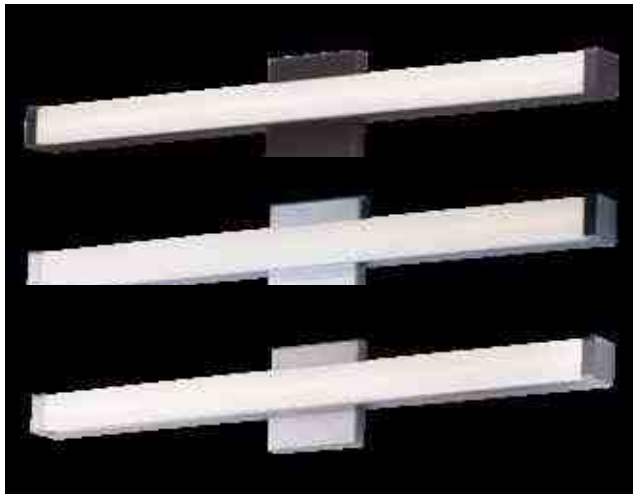

# SPEC VANITY I Bath Vanity

## 52000 / 52002 / 52004 / 52006

- ETL, cETL IP65
- Suitable for wet locations
- CRI 90+
- Dimmable with Triac Dimmer
- Energy Star
- Title 24

Job Name : \_\_\_\_\_  
 Job Type : \_\_\_\_\_  
 Quantity : \_\_\_\_\_  
 Comments : \_\_\_\_\_

### PRODUCT DESCRIPTION

This minimalistic contemporary approach to LED vanity lighting will be the standard for both residential and commercial applications. The light engine features a high quality dimmable driver with multi volt input and high color rendering LEDs for the ultimate vanity lighting.